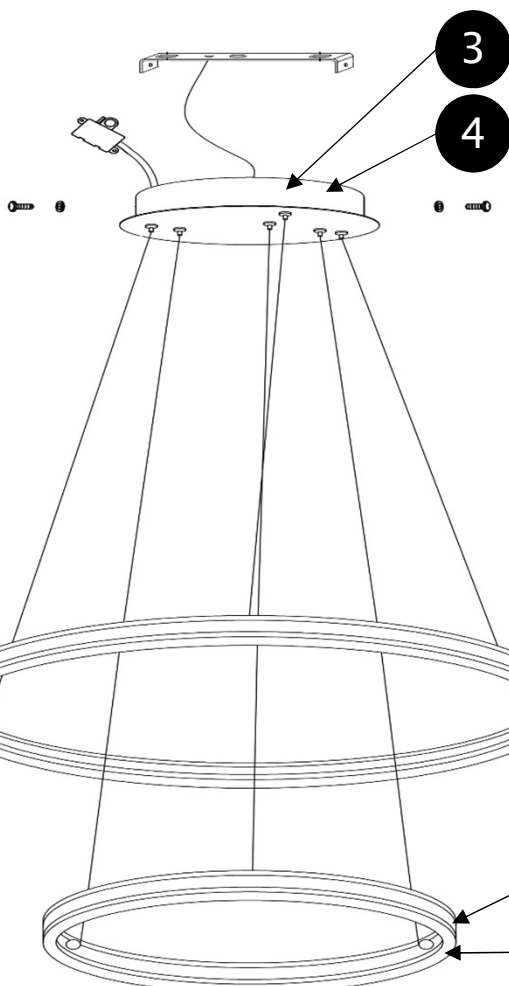

Date: 10/09/2022
Rev.: 01

Fabas item: 3743-45-225

PALAU

Nr.	CODE	BAR CODE
1	CDP102350840	8019282512073
2	ELE374345	8019282543466
3	EAT374340	8019282543404
4	EAT374345	8019282543442
5	CDP102350845	8019282512097
6		
7		
8		
9		
10		
11		
12		
13		

Note

N1:

N2:

N3:

N4:

DRIVER FOR BIG RING
DRIVER FOR LITTLE RING

1 DIFFUSER

2 LED CIRCUIT
(COMPLETE SET)

5 DIFFUSER