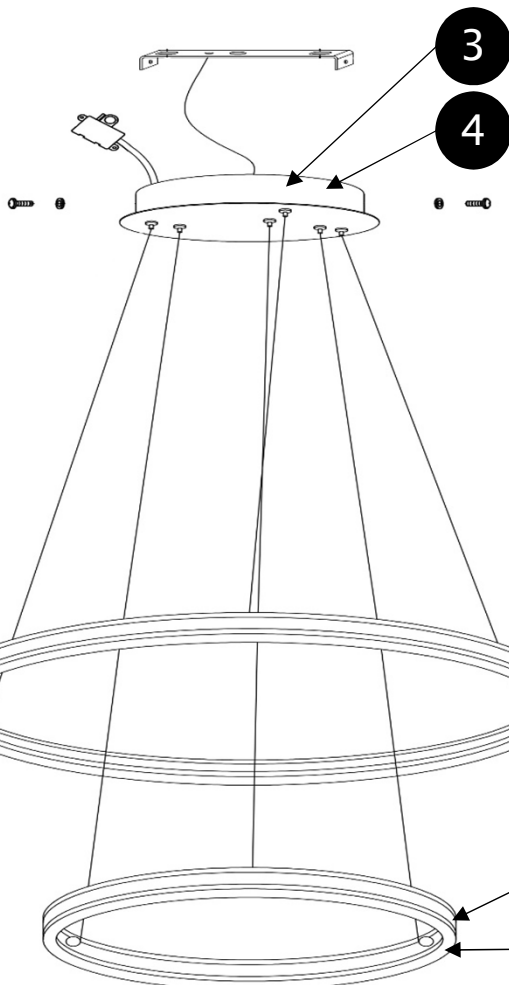

Date: 10/09/2022
Rev.: 01

Fabas item: 3743-45-102

PALAU

Nr.	CODE	BAR CODE
1	CDP102350840	8019282512073
2	ELE374345	8019282543466
3	EAT374340	8019282543404
4	EAT374345	8019282543442
5	CDP102350845	8019282512097
6		
7		
8		
9		
10		
11		
12		
13		

Note

N1:

N2:

N3:

N4:

3 DRIVER FOR BIG RING

4 DRIVER FOR LITTLE RING

1 DIFFUSER

2 LED CIRCUIT
(COMPLETE SET)

5 DIFFUSER