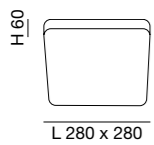

folk

3526

Lampada LED da soffitto dalla forma compatta. Struttura completamente in policarbonato. Grazie alla sua forma quadrata e al diffusore opale, questa lampada offre un'illuminazione uniforme e senza abbagliamento. Ideale per balconi e terrazzi. Fornita con sensore di movimento microonde per accensione e spegnimento automatico. Disponibile in due dimensioni.

LED ceiling lamp with a compact shape. Structure completely in polycarbonate. Thanks to its square shape and opal diffuser, this lamp offers uniform and glare-free illumination. Ideal for balconies and terraces. Supplied with microwave motion sensor for automatic switching on and off. Available in two sizes.

Input voltage	Led type	Amb. temp.	Driver	CRI
220-240V AC 50/60 Hz	SMD	-20° +45°C	Included	> 80

Code	Finishing	Power	Color temper.	Lm Source	Lm System
3526-61-102	Bianco - White	27W	3000K	2500	1800
3526-63-102	Bianco - White	27W	3000K	2500	1800

Net weight
0,90 Kg

295x75x300
1,20 Kg

trigo

3525

Lampada LED da soffitto dalla forma compatta. Struttura completamente in policarbonato. Grazie alla sua forma tonda e al diffusore opale, questa lampada offre un'illuminazione uniforme e senza abbagliamento. Ideale per balconi e terrazzi. Fornita con sensore di movimento microonde per accensione e spegnimento automatico. Disponibile in due dimensioni.

LED ceiling lamp with a compact shape. Structure completely in polycarbonate. Thanks to its round shape and opal diffuser, this lamp offers uniform and glare-free illumination. Ideal for balconies and terraces. Supplied with microwave motion sensor for automatic on and off. Available in two sizes.

Input voltage	Led type	Amb. temp.	Driver	CRI
220-240V AC 50/60 Hz	SMD	-20° +45°C	Included	> 80