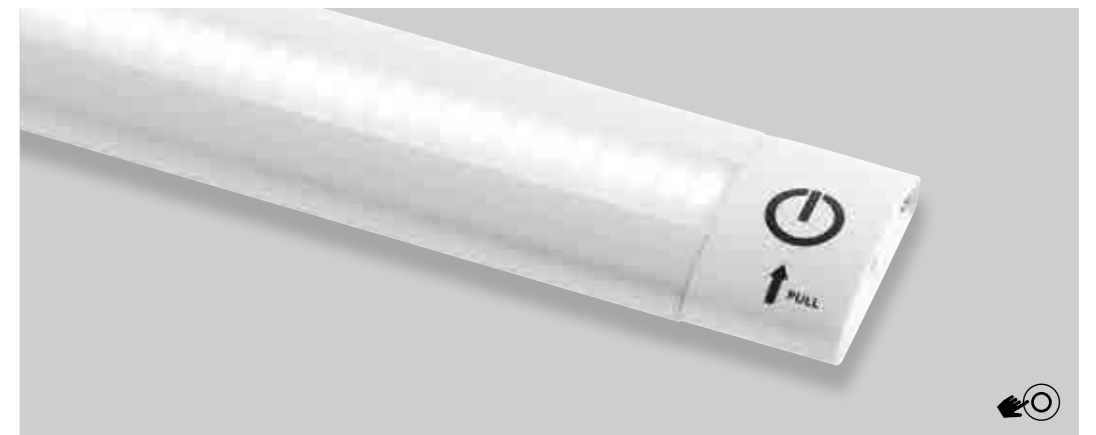

Input voltage	Led type	Amb. temp.	Power supply	CRI
24V DC	SMD	+5° +35°C	Not Included	> 80

Code	Finishing	Power	Color temper.	Lm Source	Lm System
6690-02-001	Bianco - White	5W	3000K	630	540
6690-02-002	Bianco - White	8W	3000K	1050	812
6690-02-003	Bianco - White	16W	3000K	1900	1446

CE IP20 IK06

Energy Class **D** Years Warranty **2**