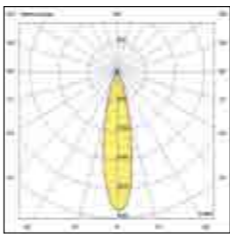

food and retail

rubens 40W

6975 sospensione / suspension

Sospensione LED ad alta resa cromatica ed alte prestazioni illuminotecniche. RUBENS è un prodotto versatile adatto ad ogni tipo di installazione, dagli spazi commerciale agli spazi culturali. L'utilizzo di un COB REAL COLOR CRI TYP 97 garantisce un'eccellente resa cromatica ed una particolare brillantezza. Il riflettore garantisce una elevata efficienza di sistema. Corpo in alluminio pressofuso dal design compatto e leggero.

LED suspension with high color rendering and performance. RUBENS is a versatile product suitable for all types of installation, from commercial to cultural areas. COB REAL COLOR CRI TYP 97 guarantees an excellent color rendering and a particular brilliancy. The reflector guarantees high system efficiency. Die-cast aluminum frame and compact and light design.

20°

45°

Input voltage	Led type	Amb. temp.	Total absorbed power	Power supply	CRI TYP
220-240V AC	COB	-20° +35°C	40W	Included	97

Code	Finishing	Color temper.	Lm Source	Lm System	Optics	Power pack type
6975-42-354	Bianco - White	3000K	4200	3082	20°	On/Off
6975-42-364	Nero - Black	3000K	4200	3082	20°	On/Off
6975-42-554	Bianco - White	3000K	4200	2650	45°	On/Off
6975-42-564	Nero - Black	3000K	4200	2650	45°	On/Off
6975-44-354	Bianco - White	4000K	4400	3260	20°	On/Off
6975-44-364	Nero - Black	4000K	4400	3260	20°	On/Off
6975-44-554	Bianco - White	4000K	4400	2800	45°	On/Off
6975-44-564	Nero - Black	4000K	4400	2800	45°	On/Off

Net weight 1,80 Kg/m
140x270x140 2,00 Kg