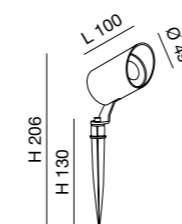

tuc

6575

Faretto da esterno LED con picchetto progettato per illuminare giardini e spazi esterni. Struttura in alluminio. Il posizionamento in giardini o vasi su terrazze è molto semplice. Alimentazione a 24V DC. Alimentatore non fornito. Lunghezza cavo mm 1800.

Outdoor LED spotlight with spike designed to illuminate gardens and outdoor spaces. Aluminum structure. The placement in gardens or pots on terraces is very simple. 24V DC power supply. Power supply not supplied. Cable length mm 1800.

tuc 6575

Input voltage	Led type	Amb. temp.	Driver	CRI TYP
24V DC	SMD	-10° +45°C	Not included	90

Code	Finishing	Power	Color temper.	Lm Source	Lm System
6575-71-294	Grigio scuro - Dark grey	7W	3000K	640	467

Net weight
0,48 Kg

105x55x210
0,65 Kg