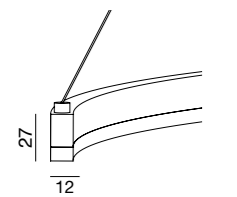

open space / office

Input voltage	Led type	Amb. temp.	Total absorbed power	Power supply	CRI TYP
220-240V AC	SMD	0° +35°C	60W	Included	92

Code	Finishing	Color temper.	Lm Source	Lm System	Diffuser	Power pack type
6993-02-954	Bianco - White	3000K	6300	4435	Opal	On/Off
6993-02-956	Bianco - White	3000K	6300	4435	Opal	DALI
6993-02-964	Nero - Black	3000K	6300	4435	Opal	On/Off
6993-02-966	Nero - Black	3000K	6300	4435	Opal	DALI
6993-04-954	Bianco - White	4000K	6700	4718	Opal	On/Off
6993-04-956	Bianco - White	4000K	6700	4718	Opal	DALI
6993-04-964	Nero - Black	4000K	6700	4718	Opal	On/Off
6993-04-966	Nero - Black	4000K	6700	4718	Opal	DALI

Net weight
3,00 Kg
1080x120x1080
5,00 Kg