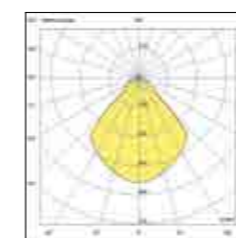

egeo 105 / 160

6915/6916 proiettore / floodlight

Proiettore ad alta efficienza per l'illuminazione funzionale ed architettonica. Indicato in particolare per aree esterne. Dispone di un'ampia gamma di ottiche per soddisfare tutte le esigenze progettuali. **Struttura in pressofusione di alluminio esente rame EN AB 44100. Verniciatura poliesteri QUALICOAT (Class 1) resistente alla corrosione in nebbia salina per 28gg secondo la norma IEC60092-306. Colore grigio RAL 7040, staffa INOX.**

High efficiency floodlight for functional and architectural lighting. Suitable especially for outdoor areas. It has a wide range of optics to meet all design needs. **Device made of die-cast aluminum copper free EN AB 44100. Polyester painting QUALICOAT (Class 1), corrosion resistant to salt spray for 28 days, conforms to Standard IEC60092-306. Available in grey color RAL 7040, INOX brackets.**

flood light

54°

Input voltage	Led type	Amb. temp.	Power supply	CRI
220-240V AC	POWER LED	-20° +50°C	Included	> 80

Code	Finishing	Color temper.	Lm Source	Lm System	Optics	Power pack type	Power
6915-04-024	Grigio - Grey	4000K	12650	10315	Asymmetric	On/Off	105W
6915-04-324	Grigio - Grey	4000K	12650	11400	26°	On/Off	105W
6915-04-724	Grigio - Grey	4000K	12650	12075	90°	On/Off	105W
6915-04-624	Grigio - Grey	4000K	12650	11400	54°	On/Off	105W
6916-04-024	Grigio - Grey	4000K	18200	13860	Asymmetric	On/Off	160W
6916-04-324	Grigio - Grey	4000K	18200	16150	26°	On/Off	160W
6916-04-724	Grigio - Grey	4000K	18200	16220	90°	On/Off	160W
6916-04-624	Grigio - Grey	4000K	18200	16170	54°	On/Off	160W

Net weight 6,90 Kg
420x170x420 7,30 Kg

CE IP65 IK07

Energy Class E 5 Years Warranty