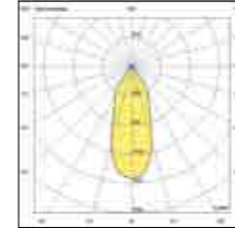

irving 2

6907

Faretto incasso a terra carrabile. Ottimo per creare percorsi luminosi in cui la luce, oltre a favorire l'orientamento crea un suggestivo percorso. Resistente ad un carico statico fino a 2500 kg. Applicazione con controcassa fornita. Struttura in alluminio. Parte frontale superiore in acciaio inox AISI 316. Diffusore in vetro trasparente temperato.

Recessed drive-over ground spotlight. Excellent for creating luminous paths. The light, in addition to favouring orientation, creates an evocative path. Resistant to a static load of up to 2500 kg. Application with outer casing supplied. Aluminum structure. Upper front part in AISI 316 stainless steel. Transparent tempered glass diffuser.

Ø 102 mm

Input voltage	Led type	Amb. temp.	Driver	CRI
220-240V AC 50/60 Hz	COB	-20° +35°C	Included	> 80

Code	Finishing	Power	Color temper.	Lm Source	Lm System
6907-02-414	Acciaio inox - Stainless steel	7,8W	3000K	750	653

Net weight
0,80 Kg

125x170x125
1,00 Kg

CE IP67 IK08

2500 Kg

Energy Class F

3 Years Warranty