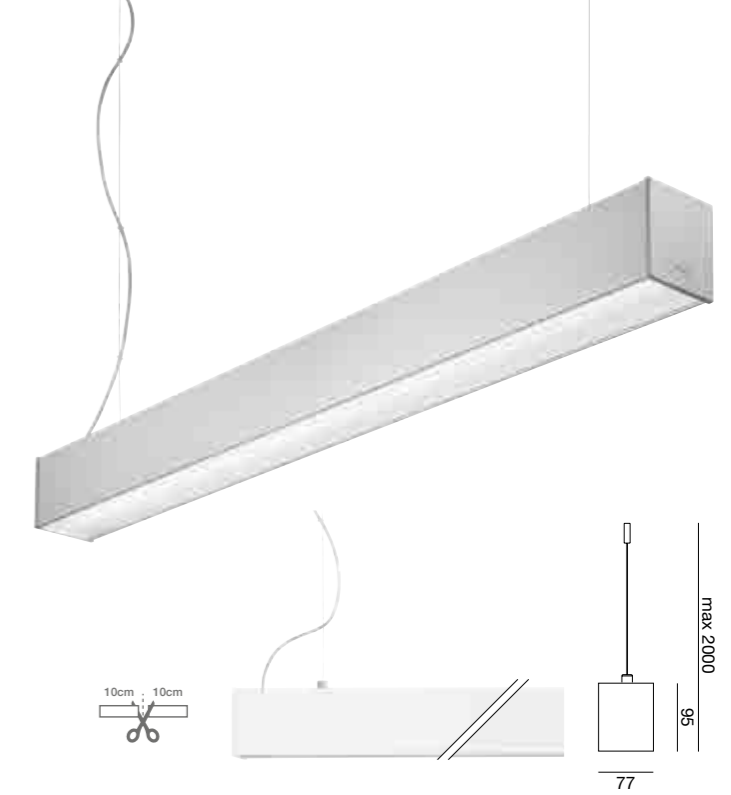

turner 29W + 15W

6853 sospensione biemissione / suspension double emission

Profilo lineare componibile in alluminio estruso, con diffusore in policarbonato opale o microprismato. Disponibile nella potenza 29W+15W/m, warm o natural white. Alimentatore integrato. Disponibile in versione On/Off e DALI; a richiesta il modulo in emergenza. Predisposto per essere installato a sospensione nella configurazione biemissione. Completo di cavo di sospensione e alimentazione max 2 m.

Modular linear profile in extruded aluminum, with opal or microprismatic polycarbonate diffuser UGR<19. Available in 29W+15W/m, warm white or natural. Integrated power supply for On/Off and DALI; emergency module available on demand. Suitable to be installed as suspension in the bidirectional configuration. Complete with suspension and power cable max 2 m.