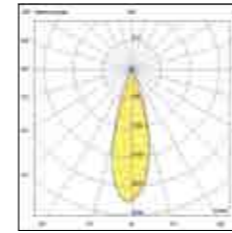

tulip 2

6903

Faretto incasso a terra carrabile. Ottimo per creare percorsi luminosi in cui la luce, oltre a favorire l'orientamento crea un suggestivo percorso. Resistente ad un carico statico fino a 1700 kg. Applicazione con controcassa fornita. Struttura in alluminio. Parte frontale superiore in acciaio inox AISI 316. Diffusore in vetro trasparente temperato.

Recessed drive-over ground spotlight. Excellent for creating luminous paths. The lights, in addition to aiding orientation, creates an evocative path. Resistant to a static load of up to 1700 kg. Application with outer casing supplied. Aluminum structure. Upper front part in AISI 316 stainless steel. Transparent tempered glass diffuser.

tulip 2 6903

Ø 85 mm

Input voltage	Led type	Amb. temp.	Driver	CRI TYP
220-240V AC 50/60 Hz	SMD	-20° +35°C	Included	82

Code	Finishing	Power	Color temper.	Lm Source	Lm System
6903-02-314	Acciaio inox - Stainless steel	3W	3000K	175	152

Net weight
0,40 Kg

95x150x95
0,50 Kg

CE IP67 IK08

1700 Kg

Energy Class

3 Years Warranty

inground spot