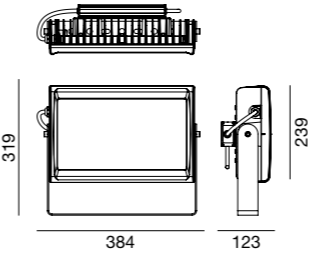

Net weight 6,90 Kg
420x170x420 7,30 Kg

CE IP65 IK07

Energy Class 5 Years Warranty