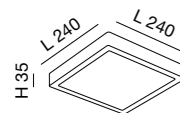

gian

6577

Lampada LED da soffitto particolarmente sottile, ha un'altezza di solo 35 mm. Struttura in alluminio. Grazie alla sua forma squadrata e al diffusore opale integrato, questa lampada offre un'illuminazione uniforme e senza abbagliamento. Ideale per balconi e terrazzi. Disponibile in tre dimensioni.

LED ceiling lamp particularly slim, with a height of only 35 mm. Aluminum structure. Thanks to its square shape and integrated opal diffuser, this lamp offers uniform, glare-free illumination. Ideal for balconies and terraces. Available in three sizes.

Input voltage	Led type	Amb. temp.	Driver	CRI
220-240V AC 50/60 Hz	SMD	-10° +45°C	Included	> 80

Code	Finishing	Power	Color temper.	Lm Source	Lm System
6577-61-254	Bianco - White	12W	3000K	1344	960
6577-65-254	Bianco - White	18W	3000K	2295	1530
6577-64-254	Bianco - White	24W	3000K	3060	2040

Net weight	
0,63 Kg	155x45x155 - 0,70 Kg
0,90 Kg	190x45x190 - 1,00 Kg
1,41 Kg	250x45x250 - 1,54 Kg

nicole cct

6576

Lampada LED da soffitto particolarmente sottile, ha un'altezza di solo 35 mm. Struttura in alluminio. Grazie alla sua forma rotonda e al diffusore opale integrato, questa lampada offre un'illuminazione uniforme e senza abbagliamento. Ideale per balconi e terrazzi. Disponibile in tre dimensioni. Funzione cambio temperatura colore integrata, 2700 / 3000 / 4000 K.

LED ceiling lamp particularly slim, with a height of only 35 mm. Aluminum structure. Thanks to its round shape and integrated opal diffuser, this lamp offers uniform, glare-free illumination. Ideal for balconies and terraces. Available in three sizes. Built-in changing color temperature function 2700 / 3000 / 4000 K.

Input voltage	Led type	Amb. temp.	Driver	CRI
220-240V AC 50/60 Hz	SMD	-10° +45°C	Included	> 80