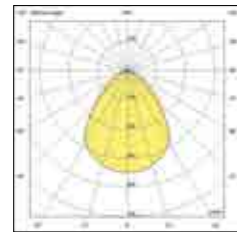

skilos IP65 600x600

6524 incasso cartongesso / recessed drywall

Skilos incasso per controsoffitti cartongesso è un apparecchio di illuminazione con una struttura modulare 600x600mm. Dotato di un sistema ottico che permette un ottimo comfort visivo, lo schermo microprismato garantisce un fattore UGR<19. Equipaggiato con LED ad altissima efficienza di ultima generazione, luce naturale 4000K, CRI 90. Il grado di protezione IP65 è garantito sia dal lato a vista che dalla parte incassata. Particolarmente indicato per locali operativi, asettici, chimici, alimentari. **Possibilità di avere dimensioni custom.**

Skilos recessed for plasterboard false ceilings is a lighting fixture with a 600x600mm modular structure. Provided with an optical system which allows excellent visual comfort, the microprismatic screen guarantees a UGR<19 factor. Equipped with the latest generation of very high efficiency LEDs, 4000K natural light, CRI 90. The IP65 protection degree is guaranteed both on the visible side and on the recessed side. Particularly suitable for operating, aseptic, chemical and food premises. **Possibility to have custom-made dimensions.**