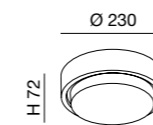

Net weight
1,20 Kg

235x80x235
1,31 Kg

CE IP65 IK08

Energy Class

3 Years Warranty