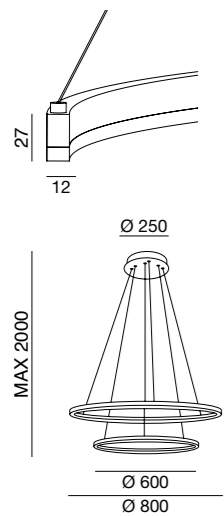

open space / office

Input voltage	Led type	Amb. temp.	Total absorbed power	Power supply	CRI
220-240V AC	SMD	0° +35°C	65W	Included	> 80

Code	Finishing	Color temper.	Lm Source	Lm System	Diffuser	Power pack type
6993-32-954	Bianco - White	3000K	7050	4900	Opal	On/Off
6993-32-956	Bianco - White	3000K	7050	4900	Opal	DALI
6993-32-964	Nero - Black	3000K	7050	4900	Opal	On/Off
6993-32-966	Nero - Black	3000K	7050	4900	Opal	DALI

Net weight 2,90 Kg
80x830x830
4,60 Kg

CE, Energy Class 4000K, IP20, IK07, 3 Years Warranty

leo 52W

6993 sospensione / suspension

Sospensione circolare con doppio anello con diffusore opale. Grazie al doppio anello, uno da 600 mm a luce diretta e l'altro da 400 mm a luce indiretta, questa sospensione garantisce un buon livello di illuminamento. Disponibile solo nella versione a 3000K, finitura bianca o nera. Ha una emissione alla sorgente di circa 5320 lm. Disegno e dimensioni fanno di Leo un elegante elemento decorativo e di arredo, le sue prestazioni lo rendono molto versatile. Leo si adatta a tutti gli ambienti, anche di grandi dimensioni. Perfetto per l'accoglienza (reception, casse, hall) e adatto all'illuminazione generale di negozi, bar, ristoranti e sale riunioni, adatto anche per l'ambiente domestico.

Circular suspension with double ring with opal diffuser. Thanks to the double ring, one 600 mm and the other 400 mm both with direct light, this suspension guarantees a good level of illuminance. Only available in 3000K version, white or black finish. It has a source emission of about 5320lm. Design and size make Leo an elegant decorative and furnishing element, its performance makes it very versatile. Leo adapts to all environments, even large ones. Perfect for reception (reception, cash desks, hall) and suitable for general lighting of shops, bars, restaurants and meeting rooms, also suitable for the home environment.