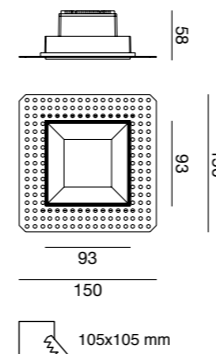

105x105 mm

Net weight
0,45 Kg
160x160x110
0,60 Kg

CE IP40 IK05

Energy Class
E
3
Years Warranty