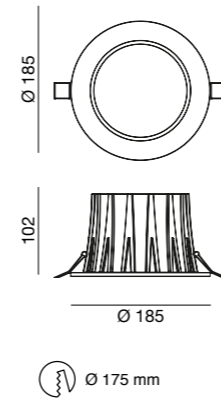

Net weight
0,80 Kg
285x140x210
1,20 Kg

CE IP40 IK08

Energy Class E 5 Years Warranty