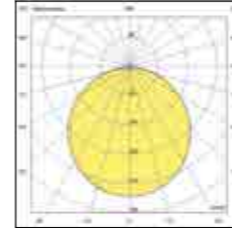

opal light line 40W