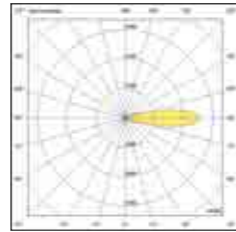

grant 48W

6835 proiettore / projector

Proiettore per interni ad alta efficienza, particolarmente adatto sia per aree funzionali che per l'illuminazione architettonica. Dispone di un'ampia gamma di ottiche ed è disponibile in due temperature di colore 3000K e 4000K, per soddisfare tutte le esigenze progettuali. Struttura in metallo. Apparecchio a 48V DC con possibilità di alimentazione remota.

Indoor projector with high efficiency, particularly suitable for illuminating functional areas and architectural lighting. It has a wide range of optics and is available in two color temperatures, 3000K and 4000K, to meet all design requirements. Metal frame. 48V DC appliance with the option of remote power.

21°

Input voltage	Led type	Amb. temp.	Total absorbed power	Power supply
48V DC	POWER LED	-20° +50°C	48W	Excluded

Code	Color temper.	Lm Source	Lm System	Optics	CRI TYP
6835-12-024	3000K	5700	3582	Asimmetrica / Asymmetric	80
6835-12-324	3000K	5700	3269	21°	80
6835-12-524	3000K	5700	3111	45°	80
6835-12-624	3000K	5700	3018	65°	80
6835-12-824	3000K	5700	2800	120°	80
6835-14-024	4000K	6100	4137	Asimmetrica / Asymmetric	70
6835-14-324	4000K	6100	3775	21°	70
6835-14-524	4000K	6100	3594	45°	70
6835-14-624	4000K	6100	3486	65°	70
6835-14-824	4000K	6100	3234	120°	70

Alimentatori / Power supply - page 292

Net weight
2,00 Kg
310x175x135
2,30 Kg

grant 96W

6835 proiettore / projector

Proiettore per interni ad alta efficienza, particolarmente adatto sia per aree funzionali che per l'illuminazione architettonica. Dispone di un'ampia gamma di ottiche ed è disponibile in due temperature di colore 3000K e 4000K, per soddisfare tutte le esigenze progettuali. Struttura in metallo. Apparecchio a 48V DC con possibilità di alimentazione remota.