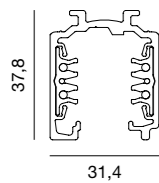

Net weight
0,90 Kg/m

CE IP40

track

6121 incasso trifase / DALI
3 phase recessed track / DALI

Binario elettrificato da incasso con due conduttori aggiuntivi per la gestione del segnale DALI. Costruito in lega di alluminio, con all'interno alloggiati i conduttori in rame secondo le norme EN 60570. I conduttori sono racchiusi in profili estrusi rigidi in materiale isolante PVC ad alta rigidità dielettrica ed alta resistività d'isolamento. È disponibile nei colori bianco e nero.

Electrified track with two additional conductors for managing the DALI signal. Built in aluminum alloy, with the inside housed copper conductors according to standards EN 60570. The conductors are encased in a rigid extruded profile, made of PVC insulation material with high dielectric strength and high insulation resistance. It is available in the black and white colors.