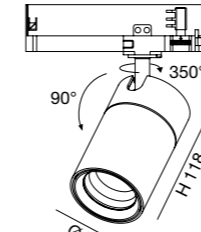

Net weight 0,59 Kg/m
210x90x210
0,74 Kg