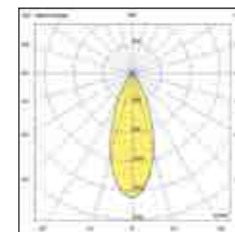

rubens 16W

6973 binario / track

Proiettore orientabile con adattatore per installazione su binario tensione di rete per sorgente LED 16W ad alta resa disponibile nelle tonalità Warm o Natural White. Ottima resa cromatica con il COB REAL COLOR CRI 97. Alimentatore elettronico integrato nelle versioni On/Off o DALI. L'apparecchio è realizzato in pressofusione di alluminio e materiale termoplastico, permette una rotazione di 350° attorno all'asse verticale e un'inclinazione di 90° rispetto al piano orizzontale. Disponibile in bianco o nero nelle ottiche 15° 28° 41°.

Adjustable floodlight with adapter for installation on a track, mains voltage for 16W LED source with high efficiency available in Warm or Natural White shades. Excellent color rendering with COB REAL COLOR CRI 97. Built-in electronic ballast in On/Off or DALI versions. The luminaire is made of die-cast aluminum and thermoplastic material, it allows a rotation of 350° around the vertical axis and an inclination of 90° with respect to the horizontal plane. Available in white or black in 15°, 28°, 41° optics.

Input voltage	Led type	Amb. temp.	Total absorbed power	Power supply	CRI TYP
220-240V AC	COB	-20° +35°C	16W	Included	97