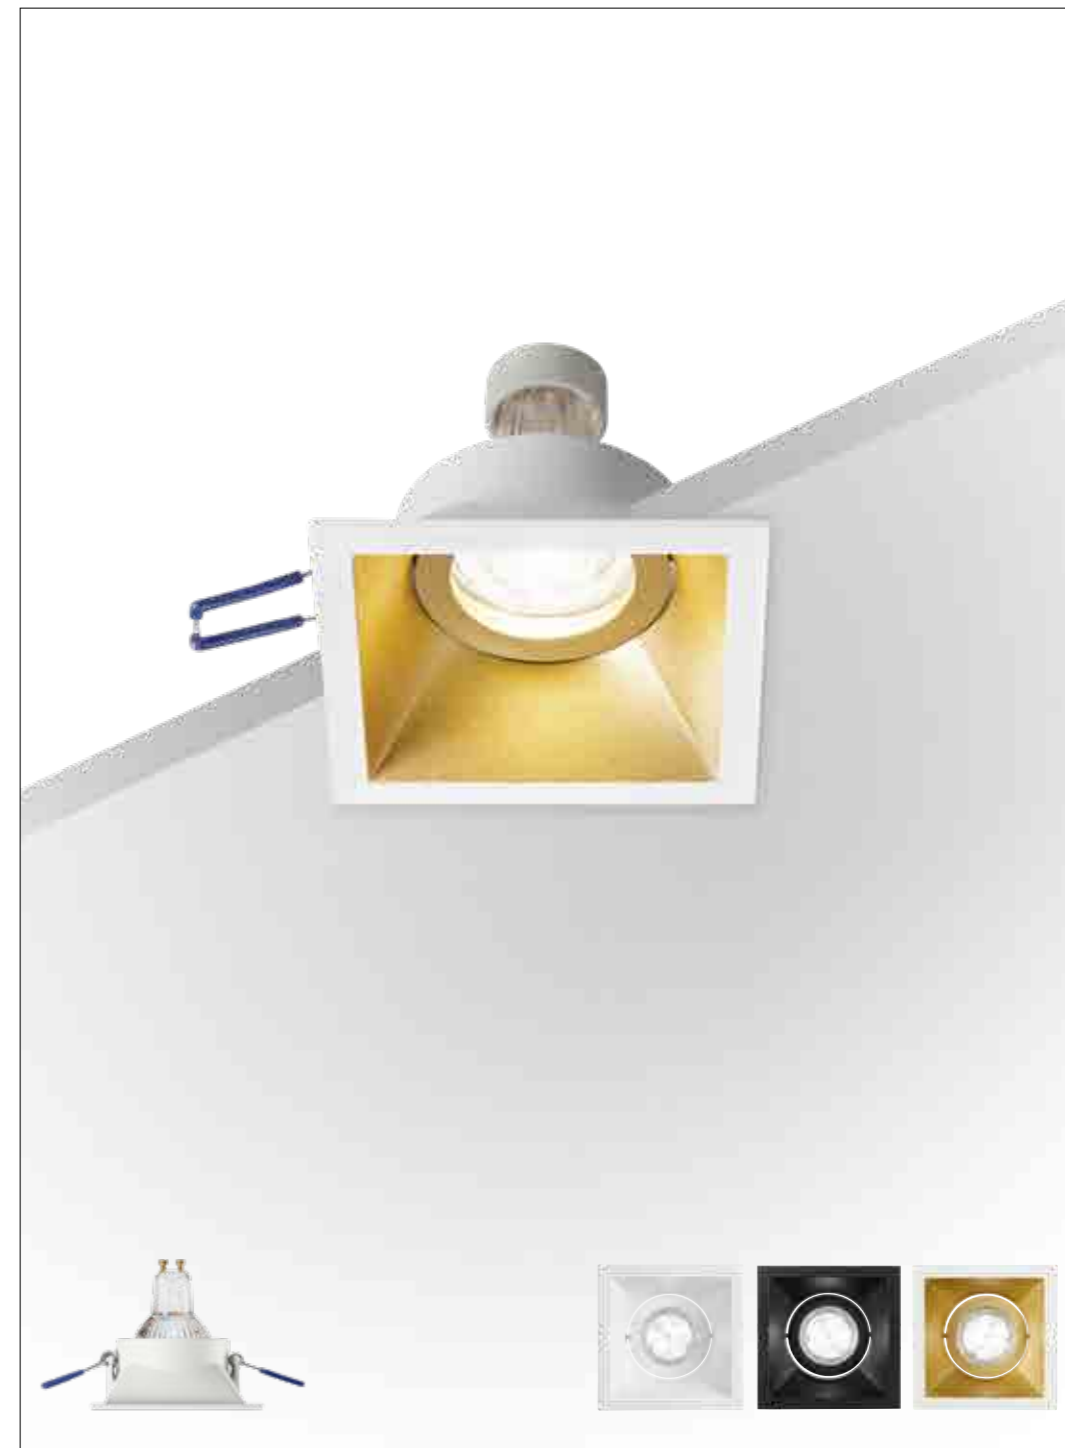

toodle GU10

6579

Incasso quadrato con portalamпада per lampadina GU10 LED. Disponibile in finitura bianco, nero, oro. Grazie alla possibilità di orientare il fascio di luce, si ha la possibilità di creare un'illuminazione d'accento per evidenziare particolari architettonici o di illuminare uniformemente una stanza. L'utilizzo della lampadina GU10 (non fornita) permette l'uso di ottiche di differenti aperture e temperatura della luce calda o fredda. Portalamпада GU10 incluso.

Square recessed lampholder for GU10 LED bulb. Available in white, black, gold finishing. Thanks to the ability to direct the light beam, you can create accent lighting to highlight architectural details or to illuminate a room evenly. The use of the GU10 bulb (not supplied) allows to have optics of different apertures and warm or cold light temperature. GU10 lampholder included.

recessed

toodle 6579

Input voltage	Lamp	Amb. temp.	Power
Max 250V AC	GU10	+5° +35°C	Max 35W

Code	Finishing
6579-00-050	Bianco - White
6579-00-060	Nero - Black
6579-00-090	Oro - Gold

Net weight
0,15 Kg
115x85x96
0,19 Kg

CE IP20 IK08 Attenzione: lampadina non fornita
Warning: bulb not supplied

3
Years
Warranty