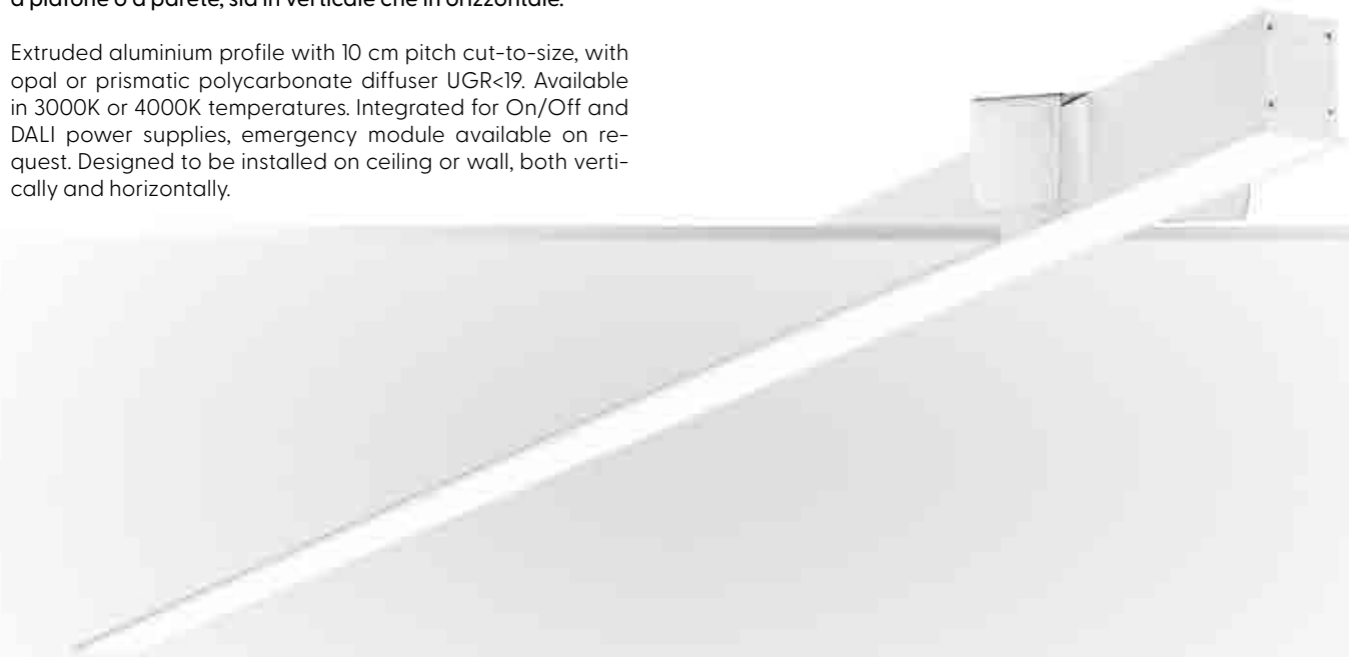

millet 23w

6970 incasso con battuta /
recessed with frame

Profilo in alluminio estruso con taglio a misura passo cm 10, con diffusore in policarbonato opale o prismatico UGR<19. Disponibile nelle temperature 3000K o 4000K. Alimentatore integrato per alimentazioni On/Off e DALI, disponibile a richiesta il modulo in emergenza. Predisposto per essere installato a plafone o a parete, sia in verticale che in orizzontale.

Extruded aluminium profile with 10 cm pitch cut-to-size, with opal or prismatic polycarbonate diffuser UGR<19. Available in 3000K or 4000K temperatures. Integrated for On/Off and DALI power supplies, emergency module available on request. Designed to be installed on ceiling or wall, both vertically and horizontally.

Input voltage	Led type	Amb. temp.	Total absorbed power	Power supply	CRI TYP
220-240V AC	SMD	-25° +45°C	23W/m	Included	85

Code	Finishing	Color temper.	Lm Source	Lm System	Diffuser	Power pack type
6970-52-101	Bianco - White	3000K	3380	2124	Opal	On/Off
6970-52-121	Bianco - White	3000K	3380	2124	Opal	DALI
6970-52-202	Bianco - White	3000K	3380	2196	Prismatic *	On/Off
6970-52-222	Bianco - White	3000K	3380	2196	Prismatic *	DALI
6970-54-101	Bianco - White	4000K	3580	2243	Opal	On/Off
6970-54-121	Bianco - White	4000K	3580	2243	Opal	DALI
6970-54-202	Bianco - White	4000K	3580	2346	Prismatic *	On/Off
6970-54-222	Bianco - White	4000K	3580	2346	Prismatic *	DALI

Net weight
2,20 Kg/m

CE IP40 IK08 UGR <19*

Energy Class 3000K Energy Class 4000K 5 Years Warranty

millet 23w

6971 incasso a raso /
recessed frameless

Profilo in alluminio estruso con taglio a misura passo cm.10, con diffusore in policarbonato opale o prismatico UGR<19. Disponibile nelle temperature Warm 169lm/W o Natural white 180lm/W con mid power led 23W/m. Alimentatore integrato per alimentazioni On/Off e DALI, disponibile a richiesta il modulo in emergenza.

Extruded aluminum profile with cuts every 10 cm., with opal or prismatic polycarbonate diffuser UGR<19. Available in Warm 169lm/W or Natural white 180lm/W temperatures with mid power led 23W/m. Integrated power supply for On/Off and DALI power supplies, emergency module available on demand.