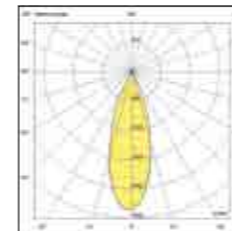

Ø 95 mm

Input voltage	Led type	Amb. temp.	Driver	CRI
220-240V AC 50/60 Hz	COB	-20° +35°C	Included	> 80

Code	Finishing	Power	Color temper.	Lm Source	Lm System
6905-02-414	Acciaio inox - Stainless steel	6,5W	3000K	480	409

Net weight
0,50 Kg

95x150x95
0,60 Kg

CE IP67 IK08

780 Kg

Energy Class **F**

3 Years Warranty