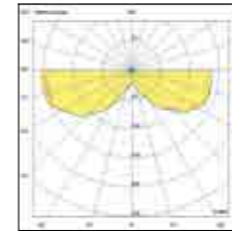

yuma 2

6910

Faretto incasso a terra carrabile con 4 luci a filo terra. Ottimo per creare percorsi luminosi in cui la luce, oltre a favorire l'orientamento crea un suggestivo percorso. Resistente ad un carico statico fino a 2500 kg. Applicazione con controcassa fornita. Struttura in alluminio. Parte frontale superiore in acciaio inox AISI 316, finitura cromata opaca gofrata.

Recessed drive-over ground spotlight with 4 flush lights. Excellent for creating luminous paths. The light, in addition to aiding orientation, creates an evocative path. Resistant to a static load of up to 2500 kg. Application with outer casing supplied. Aluminium structure. Upper front part in AISI 316 stainless steel, embossed matt chrome finishing.

yuma 2 6910

Ø 95 mm