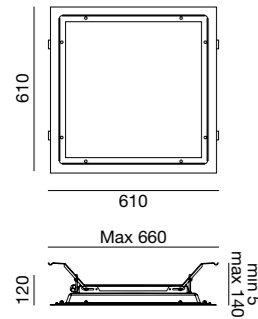

Diffusore prismato
Prismatic diffuser

Net weight
7,00 Kg
650x650x150
8,30 Kg

skilos IP65 600x600

6524 plafoniera / ceiling

Skilos incasso plafoniera è un apparecchio di illuminazione con una struttura modulare 600x600mm. Dotato di un sistema ottico che permette un ottimo comfort visivo, lo schermo microprismato garantisce un fattore UGR<19. Equipaggiato con LED ad altissima efficienza di ultima generazione, luce naturale 4000K, CRI 90. Il grado di protezione IP65 è garantito sia dal lato a vista che dalla parte incassata. Particolarmente indicato per locali operativi, asettici, chimici, alimentari. **Possibilità di avere dimensioni custom.**

Skilos recessed ceiling is a lighting fixture with a 600x600mm modular structure. Provided with an optical system which allows excellent visual comfort, the microprismatic screen guarantees a UGR<19 factor. Equipped with the latest generation of very high efficiency LEDs, 4000K natural light, CRI 90. The IP65 protection degree is guaranteed both on the visible side and on the recessed side. Particularly suitable for operating, aseptic, chemical and food premises. **Possibility to have custom-made dimensions.**