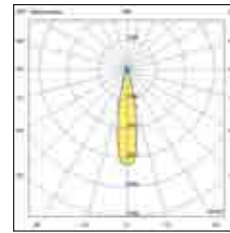

rubens 36W

6975 binario / track

Proiettore orientabile con adattatore per installazione su binario tensione di rete per sorgente LED 36W ad alta resa disponibile nelle tonalità Warm o Natural White. ottima resa cromatica con il COB REAL COLOR CRI 97. Alimentatore elettronico integrato nelle versioni On/Off o DALI. L'apparecchio è realizzato in pressofusione di alluminio e materiale termoplastico, permette una rotazione di 350° attorno all'asse verticale e un'inclinazione di 90° rispetto al piano orizzontale. Disponibile in bianco o nero nelle ottiche 21° 36° 45°.

Adjustable floodlight with adapter for installation on a track, mains voltage for 36W LED source with high efficiency available in Warm or Natural White shades. Excellent color rendering with COB REAL COLOR CRI 97. Built-in electronic ballast in On/Off or DALI versions. The luminaire is made of die-cast aluminum and thermoplastic material, it allows a rotation of 350° around the vertical axis and an inclination of 90° with respect to the horizontal plane. Available in white or black in 21°, 36°, 45° optics.