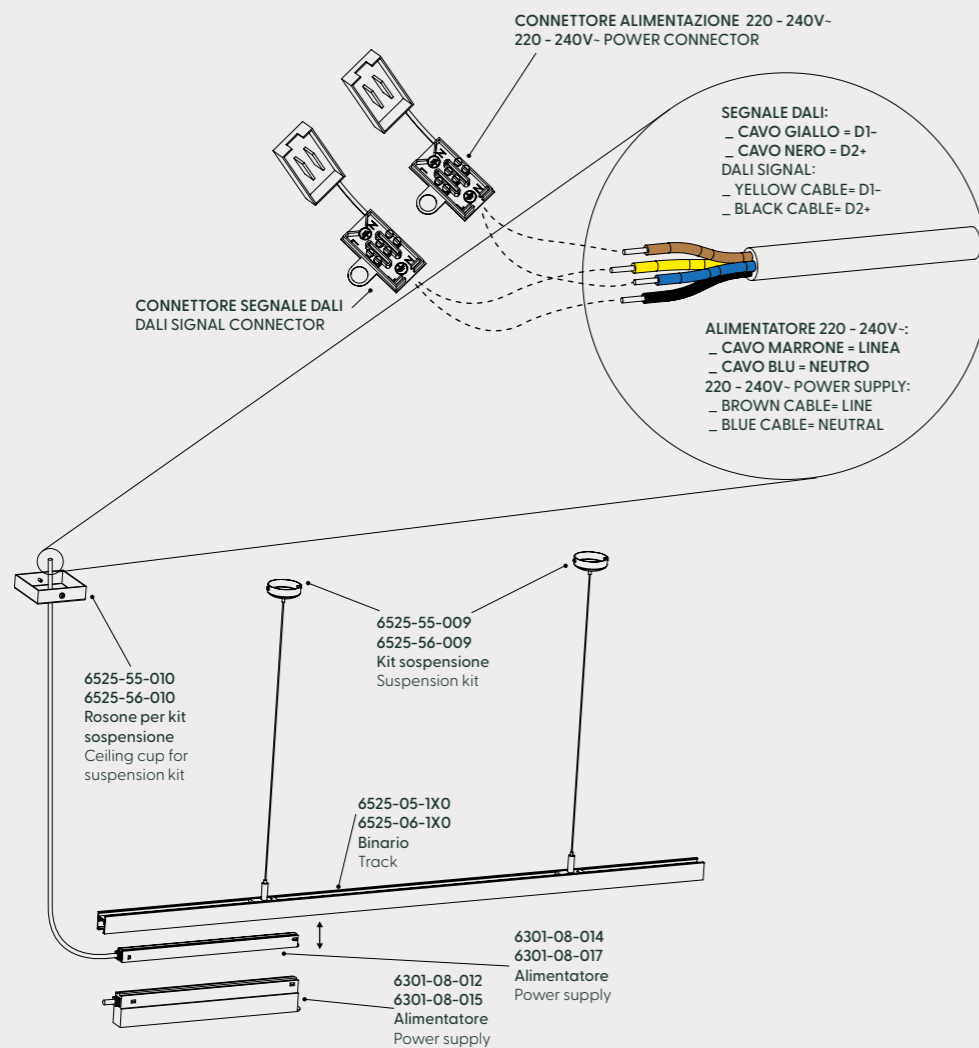

IMPORTANTI NOTE TECNICHE: i due fili DALI presenti sul cavo dell'alimentatore servono esclusivamente a portare il segnale DALI dell'impianto al binario; l'alimentatore è sempre On/Off e deve rimanere perennemente connesso alla linea di alimentazione. È l'elettronica presente in ogni singolo spot/luce lineare ad utilizzare il segnale DALI e a gestire la dimmerazione puntuale di ogni singolo punto luce.

ELECTRICAL CONNECTION IN ON/OFF OR DALI MODE.

Replace the cable on the ceiling cup with the one connected to the power supply.

Connect the yellow and black cables to the DALI connector and the brown and blue cables to the power connector in the ceiling cup.

Connect the two connectors (DALI and power) to the electrical system wiring

WARNING: once the power supply has been pressed into the track, to prevent it from loosening, rotate the safety screw by 30° with a slotted screwdriver.

IMPORTANT TECHNICAL NOTES: the two DALI wires on the power supply cable serve exclusively to bring the DALI system signal to the track. The power supply is always On/Off and must remain permanently connected to the power supply line. It is the electronics in each individual spot/linear light that uses the DALI signal and manages the punctual dimming of each individual light point.