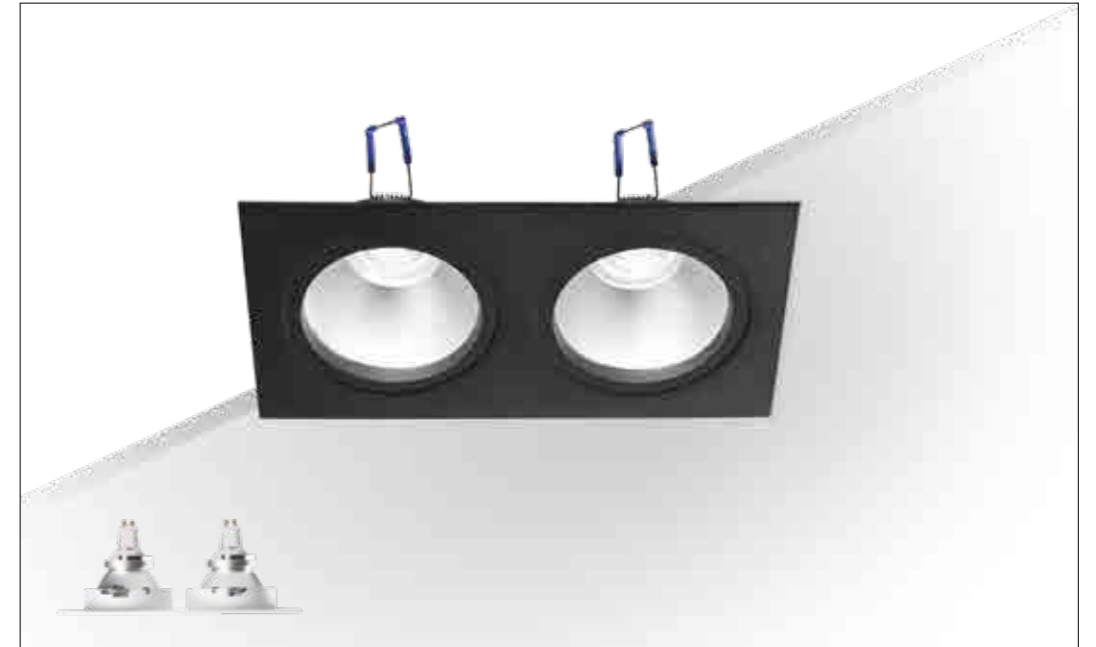

Rectangular recessed frame for GU10 bulb. Available in the two- or three-light version. Designed to be mounted on a ceiling. Aluminum body. White or black finishing. Can be used for plasterboard ceilings. Suitable for residential and commercial environments. The use of the GU10 bulb (not supplied) allows to choose the light sources with different color temperatures. GU10 lampholders included.

recessed

leon 6580

Riflettore interno in alluminio ad alta efficienza.
High efficiency internal aluminum reflector.

Riflettore interno in alluminio ad alta efficienza.
High efficiency internal aluminum reflector.