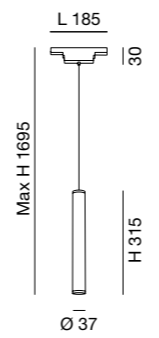

Code	Finishing	Color temperature	Optic	Lm Source	Lm System	Power pack type
6525-22-501	Bianco - White	3000K	Diffuser	720	540	On/Off
6525-22-601	Nero - Black	3000K	Diffuser	720	540	On/Off
6525-22-502	Bianco - White	3000K	Diffuser	720	540	DALI
6525-22-602	Nero - Black	3000K	Diffuser	720	540	DALI
6525-22-503	Bianco - White	3000K	Diffuser	720	540	Dimmer Push
6525-22-603	Nero - Black	3000K	Diffuser	720	540	Dimmer Push

Alimentatori / Power Supply - page 48-49

Net weight 0,30 Kg
115x51x330 0,48 Kg

CE IP20 IK04

Energy Class E
3 Years Warranty