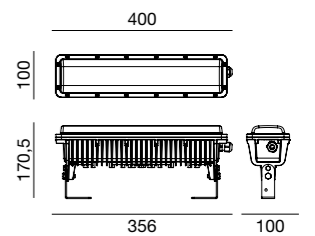

Input voltage	Led type	Amb. temp.	Total absorbed power	Power supply	CRI
100-240V AC 50/60Hz	POWER LED	-25° +50°C	54W	Included	> 80

Code	Finishing	Color temper.	Lm Source	Lm System	Optics	Power pack type
6876-04-024	Grigio - Grey	4000K	6700	4750	Asymmetric	On/Off
6876-04-324	Grigio - Grey	4000K	6700	4380	21°	On/Off
6876-04-424	Grigio - Grey	4000K	6700	4780	Elliptical	On/Off
6876-04-524	Grigio - Grey	4000K	6700	4150	45°	On/Off
6876-04-624	Grigio - Grey	4000K	6700	4080	65°	On/Off

Per passaggio pedonale - Pedestrian crosswalk

6876-04-724		4000K	6700	4860	Elliptical	On/Off

Net weight
2,60 Kg

420x170x420
9,20 Kg

CE IP66 IK08

E
Energy Class

5
Years Warranty