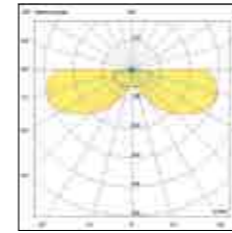

abilene 2

6909

Faretto incasso a terra carrabile con 2 luci a filo terra. Ottimo per creare percorsi luminosi in cui la luce, oltre a favorire l'orientamento crea un suggestivo percorso. Resistente ad un carico statico fino a 2500 kg. Applicazione con controcassa fornita. Struttura in alluminio. Parte frontale superiore in acciaio inox AISI 316, finitura cromata opaca gofrata.

Recessed drive-over ground spotlight with 2 flush lights. Excellent for creating luminous paths. The light, in addition to aiding orientation, creates an evocative path. Resistant to a static load of up to 2500 kg. Application with outer casing supplied. Aluminum structure. Upper front part in AISI 316 stainless steel, embossed matt chrome finishing.

inground spot

Ø 102 mm

Input voltage	Led type	Amb. temp.	Driver	CRI
220-240V AC 50/60 Hz	SMD	-20° +35°C	Included	> 80

Code	Finishing	Power	Color temper.	Lm Source	Lm System
6909-02-024	Cromo opaco - Matt chrome	2,8W	3000K	125	9

Net weight
0,50 Kg

125x170x125
1,00 Kg

CE IP67 IK10

2000 Kg
Energy Class
 3 Years Warranty