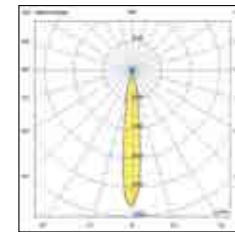

Input voltage	Led type	Amb. temp.	Total absorbed power	Power supply	CRI TYP
220-240V AC	COB	-20° +35°C	16W	Included	97

Code	Finishing	Color temper.	Lm Source	Lm System	Optics	Power pack type
6973-92-254	Bianco - White	3000K	1260	1060	15°	On/Off
6973-92-264	Nero - Black	3000K	1260	1060	15°	On/Off
6973-92-354	Bianco - White	3000K	1260	1031	28°	On/Off
6973-92-364	Nero - Black	3000K	1260	1031	28°	On/Off
6973-92-554	Bianco - White	3000K	1260	881	41°	On/Off
6973-92-564	Nero - Black	3000K	1260	881	41°	On/Off
6973-92-256	Bianco - White	3000K	1260	1060	15°	DALI
6973-92-266	Nero - Black	3000K	1260	1060	15°	DALI
6973-92-356	Bianco - White	3000K	1260	1031	28°	DALI
6973-92-366	Nero - Black	3000K	1260	1031	28°	DALI
6973-92-556	Bianco - White	3000K	1260	881	41°	DALI
6973-92-566	Nero - Black	3000K	1260	881	41°	DALI
6973-94-254	Bianco - White	4000K	1312	1166	15°	On/Off
6973-94-264	Nero - Black	4000K	1312	1166	15°	On/Off
6973-94-354	Bianco - White	4000K	1312	1134	28°	On/Off
6973-94-364	Nero - Black	4000K	1312	1134	28°	On/Off
6973-94-554	Bianco - White	4000K	1312	969	41°	On/Off
6973-94-564	Nero - Black	4000K	1312	969	41°	On/Off
6973-94-256	Bianco - White	4000K	1312	1166	15°	DALI
6973-94-266	Nero - Black	4000K	1312	1166	15°	DALI
6973-94-356	Bianco - White	4000K	1312	1134	28°	DALI
6973-94-366	Nero - Black	4000K	1312	1134	28°	DALI
6973-94-556	Bianco - White	4000K	1312	969	41°	DALI
6973-94-566	Nero - Black	4000K	1312	969	41°	DALI

15°