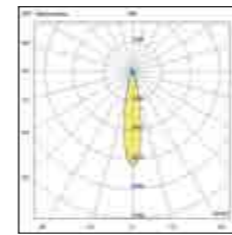

rubens 36W

6975 incasso / recessed

Apparecchio ad incasso in alluminio pressofuso dal design compatto e leggero, orientabile su entrambi gli assi. Alta resa cromatica grazie al led REAL COLOR CRI 97, senza rinunciare ad alte prestazioni illuminotecniche grazie al sistema ottico in alluminio, disponibile in varie aperture. Predisposto per alloggiare Cob Led da 28W e 36W, On/Off. Kit emergenza a richiesta. Rubens è un prodotto versatile adatto ad ogni tipo di installazione, dagli spazi commerciali agli spazi culturali.

Adjustable recessed LED projector made of die-cast aluminium, with a compact light design and a rotation on both axis vertical and horizontal. COB REAL COLOR CRI 97 guarantees an excellent color rendering and a particular brilliancy. The reflectors grant high system efficiency and they are available in different beam angles. Available in 28W and 36W Cob Led, On/Off. Emergency kit on demand. RUBENS is a versatile product suitable for all types of installation, from commercial to cultural areas.