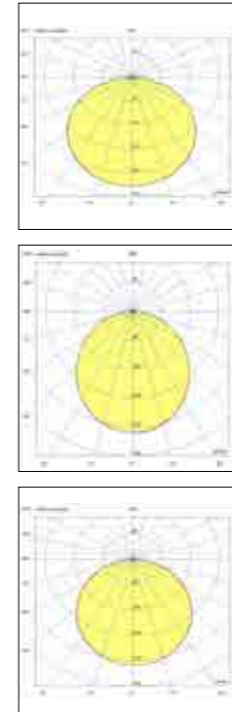

Input voltage	Led type	Amb. temp.	Driver	CRI
220-240V AC 50/60 Hz	SMD	-10° +35°C	Included	> 80

Code	Finishing	Power	Color temper.	Lm Source	Lm System
3314-69-101	Nero - Black	10W	3000K	1050	867
3314-69-102	Bianco - White	10W	3000K	1050	867
3314-61-101	Nero - Black	23W	3000K	2700	2272
3314-61-102	Bianco - White	23W	3000K	2700	2272
3314-65-101	Nero - Black	30W	3000K	3220	2399
3314-65-102	Bianco - White	30W	3000K	3220	2399

Net weight	
0,60 Kg	60x185x185 - 0,70 Kg
1,00 Kg	60x255x255 - 1,10 Kg
1,50 Kg	60x315x315 - 1,60 Kg

CE IP54 IK10

Energy Class 3 Years Warranty