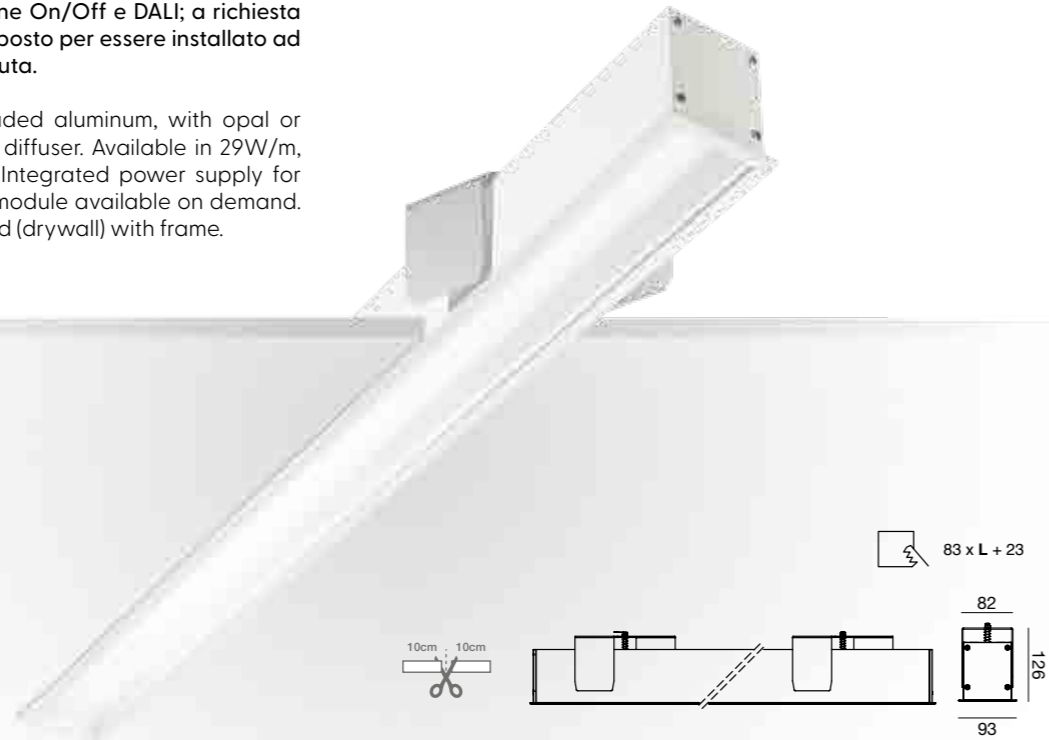

turner 29W

6848 incasso con battuta /
recessed with frame

Profilo lineare componibile in alluminio estruso, con diffusore in policarbonato opale o microprismato. Disponibile nella potenza 29W/m, warm white, o natural white. Alimentatore integrato. Disponibile in versione On/Off e DALI; a richiesta il modulo in emergenza. Predisposto per essere installato ad incasso (cartongesso) con battuta.

Modular linear profile in extruded aluminum, with opal or microprismatic polycarbonate diffuser. Available in 29W/m, warm white or natural white. Integrated power supply for On/Off and DALI; emergency module available on demand. Suitable to be installed recessed (drywall) with frame.

Input voltage	Led type	Amb. temp.	Total absorbed power	Power supply	CRI TYP
220-240V AC	SMD	-20° +45°C	29W/m	Included	85

Code	Finishing	Color temper.	Lm Source	Lm System	Diffuser	Power pack type
6848-52-101	Bianco - White	3000K	3470	1951	Opal	On/Off
6848-22-101	Alluminio - Aluminum	3000K	3470	1951	Opal	On/Off
6848-52-121	Bianco - White	3000K	3470	1951	Opal	DALI
6848-22-121	Alluminio - Aluminum	3000K	3470	1951	Opal	DALI
6848-52-202	Bianco - White	3000K	3470	2146	Prismatic *	On/Off
6848-22-202	Alluminio - Aluminum	3000K	3470	2146	Prismatic *	On/Off
6848-52-222	Bianco - White	3000K	3470	2146	Prismatic *	DALI
6848-22-222	Alluminio - Aluminum	3000K	3470	2146	Prismatic *	DALI
6848-54-101	Bianco - White	4000K	3570	2136	Opal	On/Off
6848-24-101	Alluminio - Aluminum	4000K	3570	2136	Opal	On/Off
6848-54-121	Bianco - White	4000K	3570	2136	Opal	DALI
6848-24-121	Alluminio - Aluminum	4000K	3570	2136	Opal	DALI
6848-54-202	Bianco - White	4000K	3570	2308	Prismatic *	On/Off
6848-24-202	Alluminio - Aluminum	4000K	3570	2308	Prismatic *	On/Off
6848-54-222	Bianco - White	4000K	3570	2308	Prismatic *	DALI
6848-24-222	Alluminio - Aluminum	4000K	3570	2308	Prismatic *	DALI

Net weight
3,90 Kg/m

CE IP40 IK08 UGR <19*

Energy Class E 5 Years Warranty

turner 29W

6849 incasso a raso /
recessed frameless

Profilo lineare componibile in alluminio estruso, con diffusore in policarbonato opale o microprismato UGR<19. Disponibile nella potenza 29W/m, warm white o natural white. Alimentatore integrato. Disponibile in versione On/Off e DALI; a richiesta il modulo in emergenza. Predisposto per essere installato ad incasso a filo (cartongesso o muratura).

Modular linear profile in extruded aluminum, with opal or microprismatic polycarbonate diffuser UGR<19. Available in 29W/m and 54W/m, warm white or natural white. Integrated power supply for On/Off and DALI; emergency module available on demand. Suitable to be installed recessed frameless (drywall or masonry).