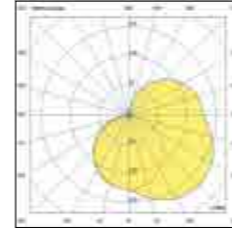

internal corner

Input voltage	Amb. temp.	Power	Driver	CRI
48V DC	-20° +35°C	20W	Included	> 90

Code	Finishing	Angle	Color temperature	Optic	Lm Source	Lm System	Power pack type
6525-43-263	Nero - Black	Internal	2700K	Diffuser	2236	992	On/Off
6525-43-266	Nero - Black	Internal	2700K	Diffuser	2236	992	DALI
6525-42-263	Nero - Black	Internal	3000K	Diffuser	2480	1061	On/Off
6525-42-266	Nero - Black	Internal	3000K	Diffuser	2480	1061	DALI