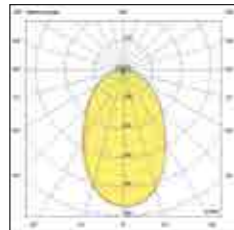

Circular suspension with double ring with opal diffuser. Thanks to the double ring, one 800 mm with direct light and the other 600 mm with indirect light, this suspension guarantees high levels of illuminance. Available only in 3000K version, white or black finishing. It has a source emission of about 7050 lm. Design and size make Leo an elegant decorative and furnishing element, its performance makes it very versatile. Leo adapts to all environments, even large ones. Perfect for reception (reception, cash desks, hall) and suitable for general lighting of shops, bars, restaurants and meeting rooms, also suitable for the home environment.