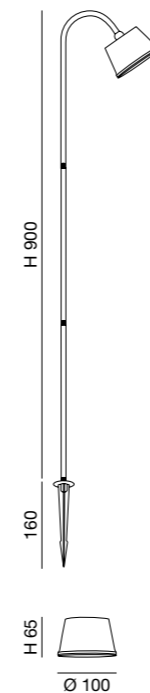

Code	Finishing	Power	Color temper.	Lm Source	Lm System
3742-72-101	Nero - Black	3W	3000K	320	210
3742-72-102	Bianco - White	3W	3000K	320	210
3742-72-361	Corten	3W	3000K	320	210
Kit completo - Complete kit					
3742-50-101	Nero - Black	3W	3000K	320	210
3742-50-102	Bianco - White	3W	3000K	320	210
3742-50-361	Corten	3W	3000K	320	210

Illuminatore - Illuminator

Net weight
0,40 Kg
0,18 Kg

350x200x100 - 0,70 Kg
70x100x100 - 0,21 Kg

CE IP54 IK04

Dimmable Touch Dimmer Rechargeable Energy Class E 2 Years Warranty