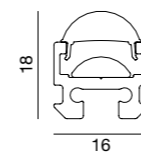

Net weight
0,30 Kg/m