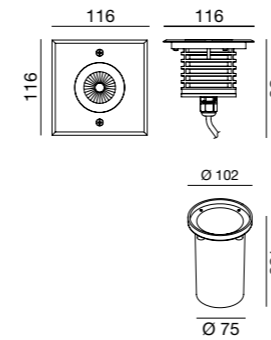

wako 2

6908

Faretto incasso a terra carrabile. Ottimo per creare percorsi luminosi in cui la luce, oltre a favorire l'orientamento crea un suggestivo percorso. Resistente ad un carico statico fino a 2500 kg. Applicazione con controcassa fornita. Struttura in alluminio. Parte frontale superiore in acciaio inox AISI 316. Diffusore in vetro trasparente temperato.

Recessed drive-over ground spotlight. Excellent for creating luminous paths. The light, in addition to aiding orientation, creates an evocative path. Resistant to a static load of up to 2500 kg. Application with outer casing supplied. Aluminum structure. Upper front part in AISI 316 stainless steel. Transparent tempered glass diffuser.

wako 2 6908

Ø 102 mm

Input voltage	Led type	Amb. temp.	Driver	CRI
220-240V AC 50/60 Hz	COB	-20° +35°C	Included	> 80

Code	Finishing	Power	Color temper.	Lm Source	Lm System
6908-02-414	Acciaio inox - Stainless steel	7,8W	3000K	750	653

Net weight
0,80 Kg

125x170x125
1,00 Kg

CE IP67 IK09

2500 Kg

Energy Class F

3 Years Warranty