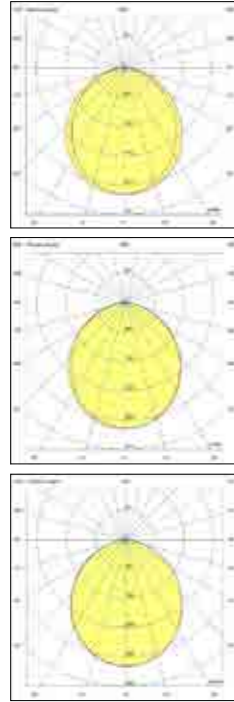

LED ceiling lamp particularly slim, with a height of only 35 mm. Aluminum structure. Thanks to its square shape and integrated opal diffuser, this lamp offers uniform, glare-free illumination. Ideal for balconies and terraces. Available in three sizes.