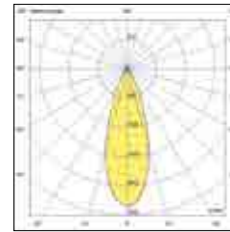

rubens 36W

6975 binario / track

Proiettore orientabile con adattatore per installazione su binario tensione di rete per sorgente LED 36W ad alta resa disponibile nelle tonalità Warm o Natural White. ottima resa cromatica con il COB REAL COLOR CRI 97. Alimentatore elettronico integrato nelle versioni On/Off o DALI. L'apparecchio è realizzato in pressofusione di alluminio e materiale termoplastico, permette una rotazione di 350° attorno all'asse verticale e un'inclinazione di 90° rispetto al piano orizzontale. Disponibile in bianco o nero nelle ottiche 21° 36° 45°.

Adjustable floodlight with adapter for installation on a track, mains voltage for 36W LED source with high efficiency available in Warm or Natural White shades. Excellent color rendering with COB REAL COLOR CRI 97. Built-in electronic ballast in On/Off or DALI versions. The luminaire is made of die-cast aluminum and thermoplastic material, it allows a rotation of 350° around the vertical axis and an inclination of 90° with respect to the horizontal plane. Available in white or black in 21°, 36°, 45° optics.

21°

Input voltage	Led type	Amb. temp.	Total absorbed power	Power supply	CRI TYP
220-240V AC	COB	-20° +35°C	36W	Included	97