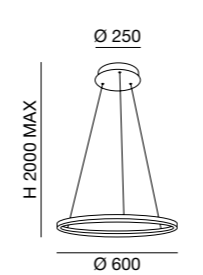

Input voltage	Led type	Amb. temp.	Total absorbed power	Power supply	CRI
220-240V AC	SMD	0° +35°C	36W	Included	> 80

Code	Finishing	Color temper.	Lm Source	Lm System	Diffuser	Power pack type
6993-12-954	Bianco - White	3000K	3780	2646	Opal	On/Off
6993-12-956	Bianco - White	3000K	3780	2646	Opal	DALI
6993-12-964	Nero - Black	3000K	3780	2646	Opal	On/Off
6993-12-966	Nero - Black	3000K	3780	2646	Opal	DALI

Net weight
1,90 Kg
90x640x640
2,80 Kg