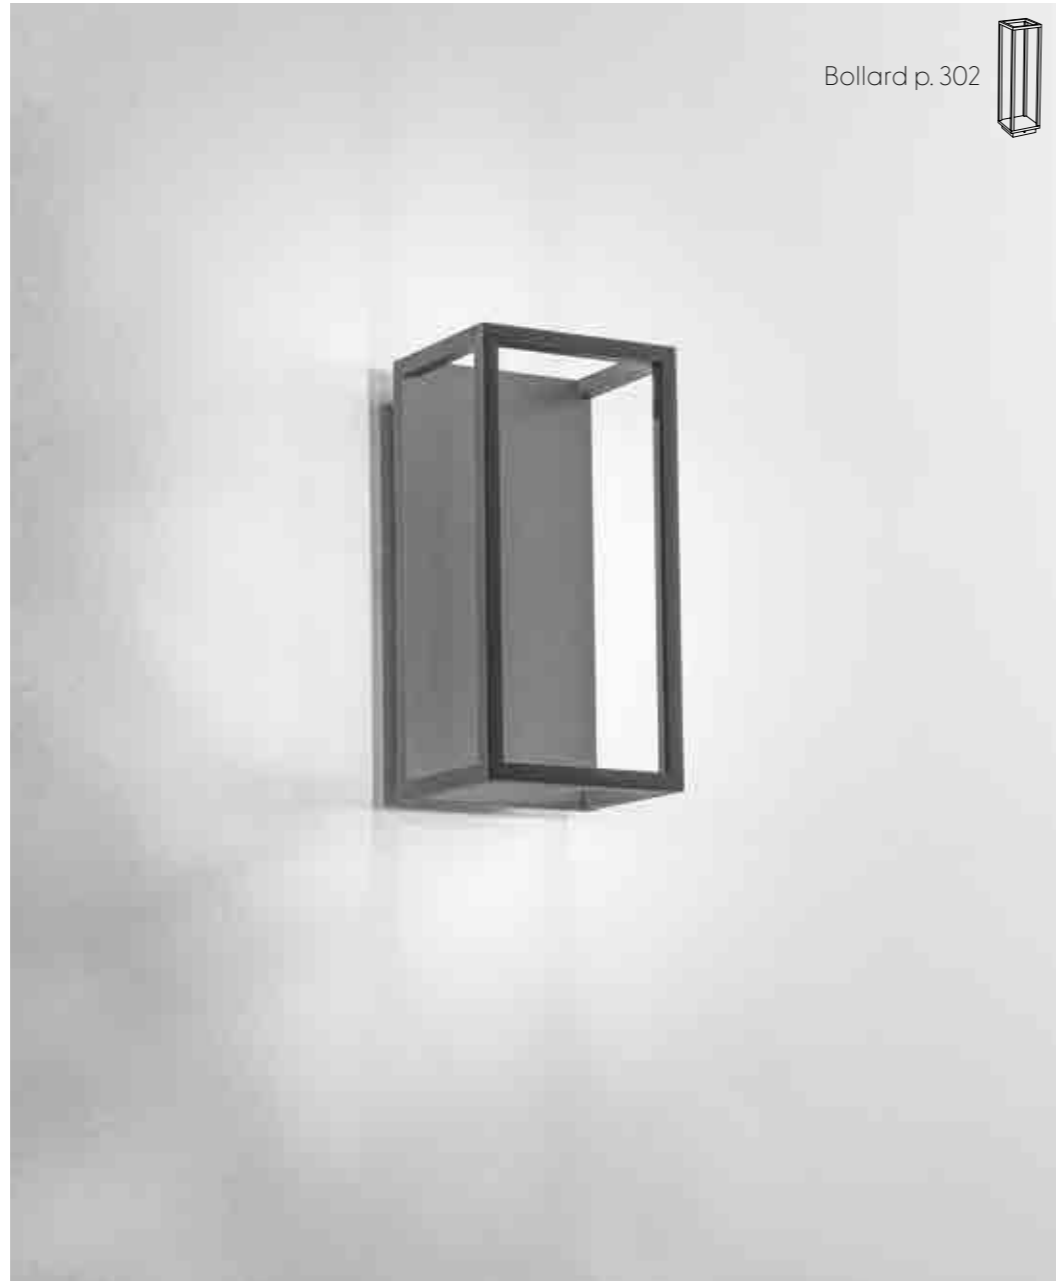

Made of aluminum, with its minimalist design and square shape, this LED wall lamp is perfect for creating a cozy and inviting atmosphere in terraces and balconies, both day and night.

Bollard p. 302

Input voltage	Led type	Amb. temp.	Driver	CRI TYP
220-240V AC 50/60 Hz	SMD	-20° +45°C	Included	83