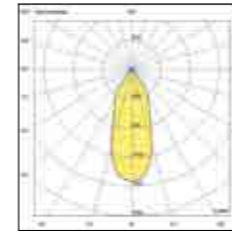

wako 2

6908

Faretto incasso a terra carrabile. Ottimo per creare percorsi luminosi in cui la luce, oltre a favorire l'orientamento crea un suggestivo percorso. Resistente ad un carico statico fino a 2500 kg. Applicazione con controcassa fornita. Struttura in alluminio. Parte frontale superiore in acciaio inox AISI 316. Diffusore in vetro trasparente temperato.

Recessed drive-over ground spotlight. Excellent for creating luminous paths. The light, in addition to aiding orientation, creates an evocative path. Resistant to a static load of up to 2500 kg. Application with outer casing supplied. Aluminum structure. Upper front part in AISI 316 stainless steel. Transparent tempered glass diffuser.

wako 2 6908

Ø 102 mm

Input voltage	Led type	Amb. temp.	Driver	CRI
220-240V AC 50/60 Hz	COB	-20° +35°C	Included	> 80

Code	Finishing	Power	Color temper.	Lm Source	Lm System
6908-02-414	Acciaio inox - Stainless steel	7,8W	3000K	750	653

Net weight
0,80 Kg

125x170x125
1,00 Kg

CE IP67 IK09

2500 Kg

Energy Class F

3 Years Warranty