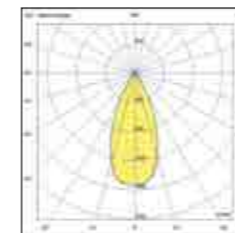

nizza

6876 proiettore / floodlight

Proiettore ad alta efficienza per l'illuminazione funzionale ed architettonica. Indicato in particolare per aree esterne. Dispone di un'ampia gamma di ottiche per soddisfare tutte le esigenze progettuali. **Struttura in pressofusione di alluminio esente rame EN AB 44100. Verniciatura poliesteri QUALICOAT (Class 1) resistente alla corrosione in nebbia salina per 28gg secondo la norma IEC60092-306. Colore grigio RAL 7040, staffa INOX.**

High efficiency floodlight for functional and architectural lighting. Suitable especially for outdoor areas. It has a wide range of optics to meet all design needs. **Device made of die-cast aluminum copper free EN AB 44100. Polyester painting QUALICOAT (Class 1), corrosion resistant to salt spray for 28 days, conforms to Standard IEC60092-306. Available in grey color RAL 7040, INOX brackets.**

flood light

45°

Input voltage	Led type	Amb. temp.	Total absorbed power	Power supply	CRI
100-240V AC 50/60Hz	POWER LED	-25° +50°C	54W	Included	> 80

Code	Finishing	Color temper.	Lm Source	Lm System	Optics	Power pack type
6876-04-024	Grigio - Grey	4000K	6700	4750	Asymmetric	On/Off
6876-04-324	Grigio - Grey	4000K	6700	4380	21°	On/Off
6876-04-424	Grigio - Grey	4000K	6700	4780	Elliptical	On/Off
6876-04-524	Grigio - Grey	4000K	6700	4150	45°	On/Off
6876-04-624	Grigio - Grey	4000K	6700	4080	65°	On/Off

Per passaggio pedonale - Pedestrian crosswalk

6876-04-724		4000K	6700	4860	Elliptical	On/Off

Net weight
2,60 Kg

420x170x420
9,20 Kg

CE IP66 IK08

E
Energy Class

5
Years Warranty