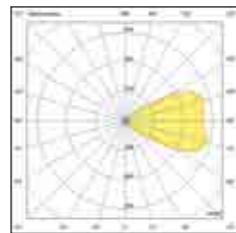

grant 48W

6835 proiettore / projector

Proiettore per interni ad alta efficienza, particolarmente adatto sia per aree funzionali che per l'illuminazione architettonica. Dispone di un'ampia gamma di ottiche ed è disponibile in due temperature di colore 3000K e 4000K, per soddisfare tutte le esigenze progettuali. Struttura in metallo. Apparecchio a 48V DC con possibilità di alimentazione remota.

Indoor projector with high efficiency, particularly suitable for illuminating functional areas and architectural lighting. It has a wide range of optics and is available in two color temperatures, 3000K and 4000K, to meet all design requirements. Metal frame. 48V DC appliance with the option of remote power.

65°

Input voltage	Led type	Amb. temp.	Total absorbed power	Power supply
48V DC	POWER LED	-20° +50°C	48W	Excluded

Code	Color temper.	Lm Source	Lm System	Optics	CRI TYP
6835-12-024	3000K	5700	3582	Asimmetrica / Asymmetric	80
6835-12-324	3000K	5700	3269	21°	80
6835-12-524	3000K	5700	3111	45°	80
6835-12-624	3000K	5700	3018	65°	80
6835-12-824	3000K	5700	2800	120°	80
6835-14-024	4000K	6100	4137	Asimmetrica / Asymmetric	70
6835-14-324	4000K	6100	3775	21°	70
6835-14-524	4000K	6100	3594	45°	70
6835-14-624	4000K	6100	3486	65°	70
6835-14-824	4000K	6100	3234	120°	70

Alimentatori / Power supply - page 292

Net weight
2,00 Kg
310x175x135
2,30 Kg

grant 96W

6835 proiettore / projector

Proiettore per interni ad alta efficienza, particolarmente adatto sia per aree funzionali che per l'illuminazione architettonica. Dispone di un'ampia gamma di ottiche ed è disponibile in due temperature di colore 3000K e 4000K, per soddisfare tutte le esigenze progettuali. Struttura in metallo. Apparecchio a 48V DC con possibilità di alimentazione remota.