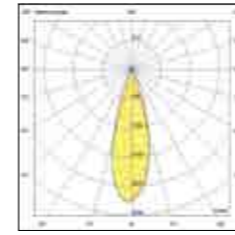

naire 2

6904

Faretto incasso a terra carrabile. Ottimo per creare percorsi luminosi in cui la luce, oltre a favorire l'orientamento crea un suggestivo percorso. Resistente ad un carico statico fino a 1700 kg. Applicazione con controcassa, fornita. Struttura in alluminio. Parte frontale superiore in acciaio inox AISI 316. Diffusore in vetro trasparente temperato.

Recessed drive-over ground spotlight. Excellent for creating luminous paths. The light, in addition to aiding orientation, creates an evocative path. Resistant to a static load of up to 1700 kg. Application with outer casing supplied. Aluminum structure. Upper front part in AISI 316 stainless steel. Transparent tempered glass diffuser.

Ø 85 mm

Input voltage	Led type	Amb. temp.	Driver	CRI TYP
220-240V AC 50/60 Hz	SMD	-20° +35°C	Included	82

Code	Finishing	Power	Color temper.	Lm Source	Lm System
6904-02-314	Acciaio inox - Stainless steel	3W	3000K	175	152

Net weight
0,40 Kg
95x150x95
0,50 Kg

CE IP67 IK08

1700 Kg
 Energy Class
 3 Years Warranty