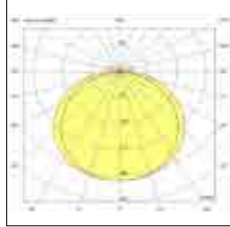

LED ceiling lamp with a compact shape. Structure completely in polycarbonate. Thanks to its square shape and opal diffuser, this lamp offers uniform and glare-free illumination. Ideal for balconies and terraces. Supplied with microwave motion sensor for automatic switching on and off. Available in two sizes.