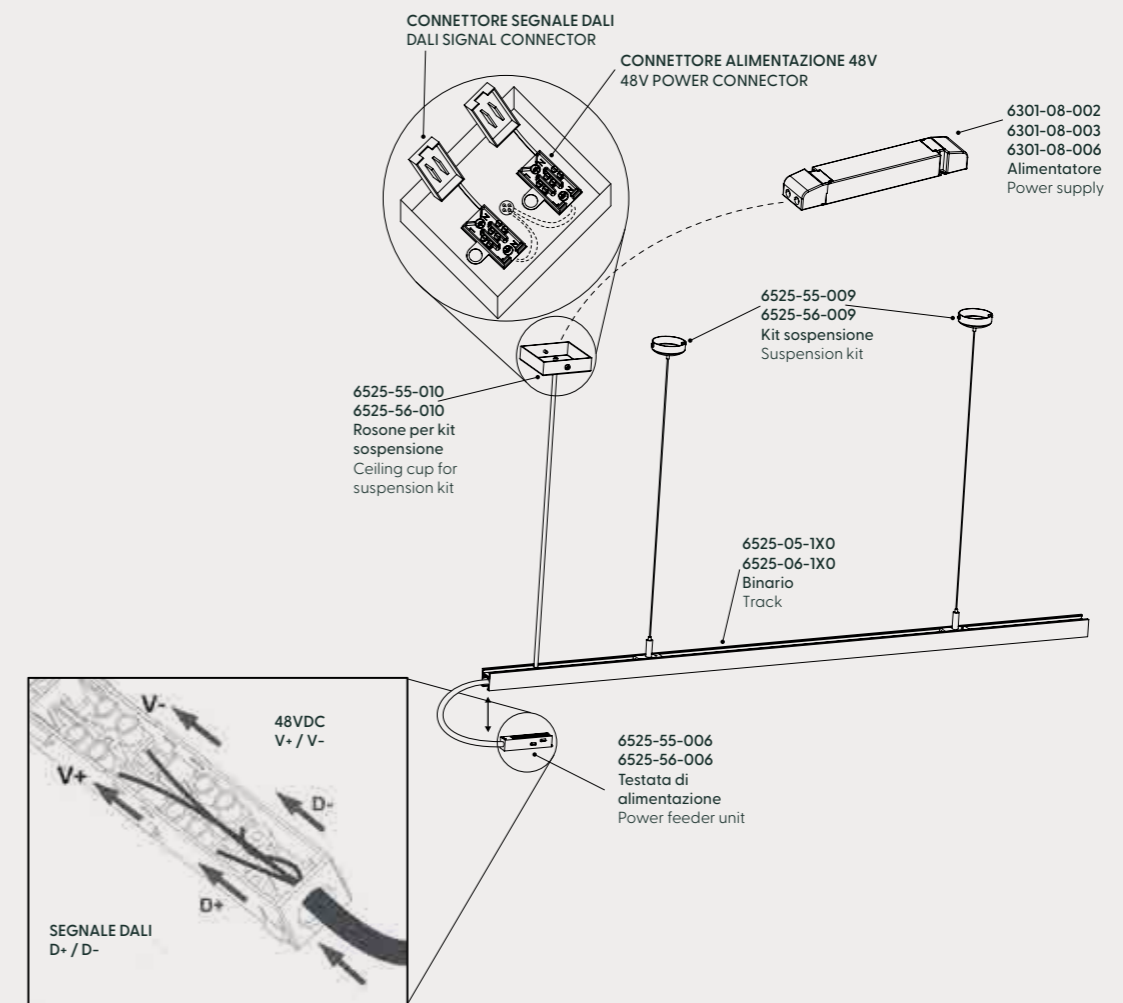

ELECTRICAL CONNECTION IN ON-OFF OR DALI MODE.

Connect the cables coming out of the ceiling cup with to the power supply head, respecting the relative colours:
Brown = +48VDC (V+);
Blue = 0 VDC (V-);
White = DALI (D-);
Red = Dali (D+);
Yellow/Green = Not to be used

Connect the power connector present in the ceiling cup to the 48V output of the remote ON/OFF power supply, and the DALI signal connector to the DALI wiring of the system (if present).

TECHNICAL NOTE: The 48V power supplies with a power of 96W, 150W and 240W are used when you want to power the tracks externally and they must be positioned in a dedicated compartment and manages the punctual dimming of each individual light point.