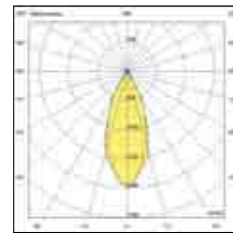

rubens 28W

6974 incasso / recessed

Apparecchio ad incasso in alluminio pressofuso dal design compatto e leggero, orientabile su entrambi gli assi. Alta resa cromatica grazie al led REAL COLOR CRI 97, senza rinunciare ad alte prestazioni illuminotecniche grazie al sistema ottico in alluminio, disponibile in varie aperture. Predisposto per alloggiare Cob Led da 28W e 36W, On/Off. Kit emergenza a richiesta. Rubens è un prodotto versatile adatto ad ogni tipo di installazione, dagli spazi commerciali agli spazi culturali.

Adjustable recessed LED projector made of die-cast aluminium, with a compact light design and a rotation on both axis vertical and horizontal. COB REAL COLOR CRI 97 guarantees an excellent color rendering and a particular brilliancy. The reflectors grant high system efficiency and they are available in different beam angles. Available in 28W and 36W Cob Led, On/Off. Emergency kit on demand. RUBENS is a versatile product suitable for all types of installation, from commercial to cultural areas.

20°

45°

Input voltage	Led type	Amb. temp.	Total absorbed power	Power supply	CRI TYP
220-240V AC	COB	-20° +35°C	28W	Included	97

Code	Finishing	Color temper.	Lm Source	Lm System	Optics	Power pack type
6974-62-254	Bianco - White	3000K	2600	1970	20°	On/Off
6974-62-264	Nero - Black	3000K	2600	1970	20°	On/Off
6974-62-554	Bianco - White	3000K	2600	1970	45°	On/Off
6974-62-564	Nero - Black	3000K	2600	1970	45°	On/Off
6974-64-254	Bianco - White	4000K	2720	2188	20°	On/Off
6974-64-264	Nero - Black	4000K	2720	2188	20°	On/Off
6974-64-554	Bianco - White	4000K	2720	2188	45°	On/Off
6974-64-564	Nero - Black	4000K	2720	2188	45°	On/Off

Net weight 1,40 Kg/m
210x190x210
1,70 Kg

rubens 36W

6975 incasso / recessed