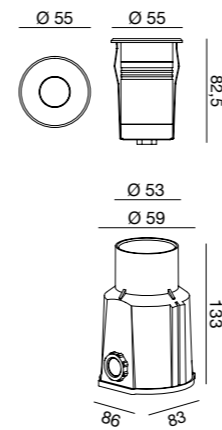

tulip 2

6903

Faretto incasso a terra carrabile. Ottimo per creare percorsi luminosi in cui la luce, oltre a favorire l'orientamento crea un suggestivo percorso. Resistente ad un carico statico fino a 1700 kg. Applicazione con controcassa fornita. Struttura in alluminio. Parte frontale superiore in acciaio inox AISI 316. Diffusore in vetro trasparente temperato.

Recessed drive-over ground spotlight. Excellent for creating luminous paths. The lights, in addition to aiding orientation, creates an evocative path. Resistant to a static load of up to 1700 kg. Application with outer casing supplied. Aluminum structure. Upper front part in AISI 316 stainless steel. Transparent tempered glass diffuser.

tulip 2 6903

Ø 85 mm

Input voltage	Led type	Amb. temp.	Driver	CRI TYP
220-240V AC 50/60 Hz	SMD	-20° +35°C	Included	82

Code	Finishing	Power	Color temper.	Lm Source	Lm System
6903-02-314	Acciaio inox - Stainless steel	3W	3000K	175	152

Net weight
0,40 Kg

95x150x95
0,50 Kg

CE IP67 IK08

1700 Kg

Energy Class

3 Years Warranty

inground spot