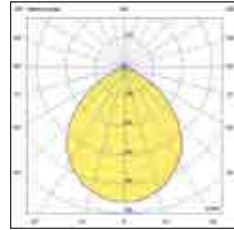

davos 20W 30W

6810 incasso / recessed

Plafoniera incasso LED. Ideale per illuminazione di corridoi, uffici, reception, aree comuni in genere. Struttura in alluminio, colore bianco. Facilità di installazione grazie al foro rotondo.

Ceiling recessed LED. Suitable for indoor lighting, offices, reception and open space areas. Aluminum frame, color white. Easy installation due to round back part.

Input voltage	Led type	Amb. temp.	Power supply	CRI
220-240V AC	COB	-10° +35°C	Included	> 80

Code	Finishing	Color temper.	Lm Source	Lm System	Diffuser	Power pack type	Power
6810-12-954	Bianco - White	3000K	2100	1526	Opal	On/Off	20W
6810-12-956	Bianco - White	3000K	2100	1526	Opal	DALI	20W
6810-14-954	Bianco - White	4000K	2260	1618	Opal	On/Off	20W
6810-14-956	Bianco - White	4000K	2260	1618	Opal	DALI	20W
6810-22-954	Bianco - White	3000K	2870	2076	Opal	On/Off	30W
6810-22-956	Bianco - White	3000K	2870	2076	Opal	DALI	30W
6810-24-954	Bianco - White	4000K	3080	2201	Opal	On/Off	30W
6810-24-956	Bianco - White	4000K	3080	2201	Opal	DALI	30W