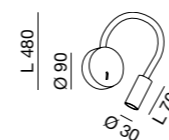

flux

3802

FLUX è una lampada composta da un tubo flessibile con un diametro di cm 1,2 ricoperto da una guaina in gomma per una lunghezza totale di cm. 35. È dotata di un SPOT LED con una temperatura colore 3000k. Grazie al flessibilità del tubo può essere ruotata in ogni direzione.

FLUX is a lamp made up of a flexible tube with a diameter of 1.2 cm covered with a rubber sheath for a total length of 35 cm. It is equipped with a SPOT LED with a 3000k color temperature. Thanks to the flexibility of the tube it can be rotated in any direction.

ceiling / wall lamp

Input voltage	Led type	Amb. temp.	Power	Power supply	CRI
220-240V AC	COB	+5° +35°C	3,1W	Included	> 80

Code	Finishing	Color temper.	Lm Source	Lm System	Power pack type
3802-21-101	Nero - Black	3000K	374	287	On/Off
3802-21-102	Bianco - White	3000K	374	307	On/Off

Net weight
0,39 Kg
250x160x60
0,50 Kg