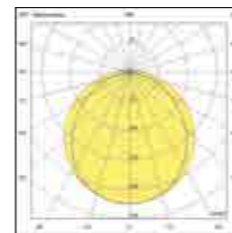

panama

6930/6931/6932 proiettore / floodlight

Plafoniera LED IP66. Ideale per illuminazione di ambienti interni ed esterni, magazzini, aree comuni in genere. Struttura e diffusore in policarbonato, cablaggio passante, ganci di chiusura in acciaio.

LED ceiling lamp IP66. Suitable for illuminating warehouse and open space indoor/outdoor areas. Polycarbonate frame and diffuser, bypass wiring, steel closing hooks.