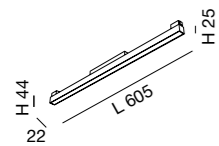

opal light line 20W

48V profiles

Input voltage	Amb. temp.	Power	Driver	CRI
48V DC	-20° +35°C	20W	Included	> 90

Code	Finishing	Length mm	Color temperature	Optic	Lm Source	Lm System	Power pack type
6525-63-663	Nero - Black	605	2700K	Diffuser	2236	992	On/Off
6525-63-666	Nero - Black	605	2700K	Diffuser	2236	992	DALI
6525-62-663	Nero - Black	605	3000K	Diffuser	2480	1061	On/Off
6525-62-666	Nero - Black	605	3000K	Diffuser	2480	1061	DALI

Net weight
0,30 Kg
65x65x645
0,40 Kg

opal light line 40W

Input voltage	Amb. temp.	Power	Driver	CRI
48V DC	-20° +35°C	40W	Included	> 90

Code	Finishing	Length mm	Color temperature	Optic	Lm Source	Lm System	Power pack type
6525-63-163	Nero - Black	1205	2700K	Diffuser	4472	1984	On/Off
6525-63-166	Nero - Black	1205	2700K	Diffuser	4472	1984	DALI
6525-62-163	Nero - Black	1205	3000K	Diffuser	4960	2122	On/Off
6525-62-166	Nero - Black	1205	3000K	Diffuser	4960	2122	DALI

Net weight
0,60 Kg
65x65x1245
0,80 Kg