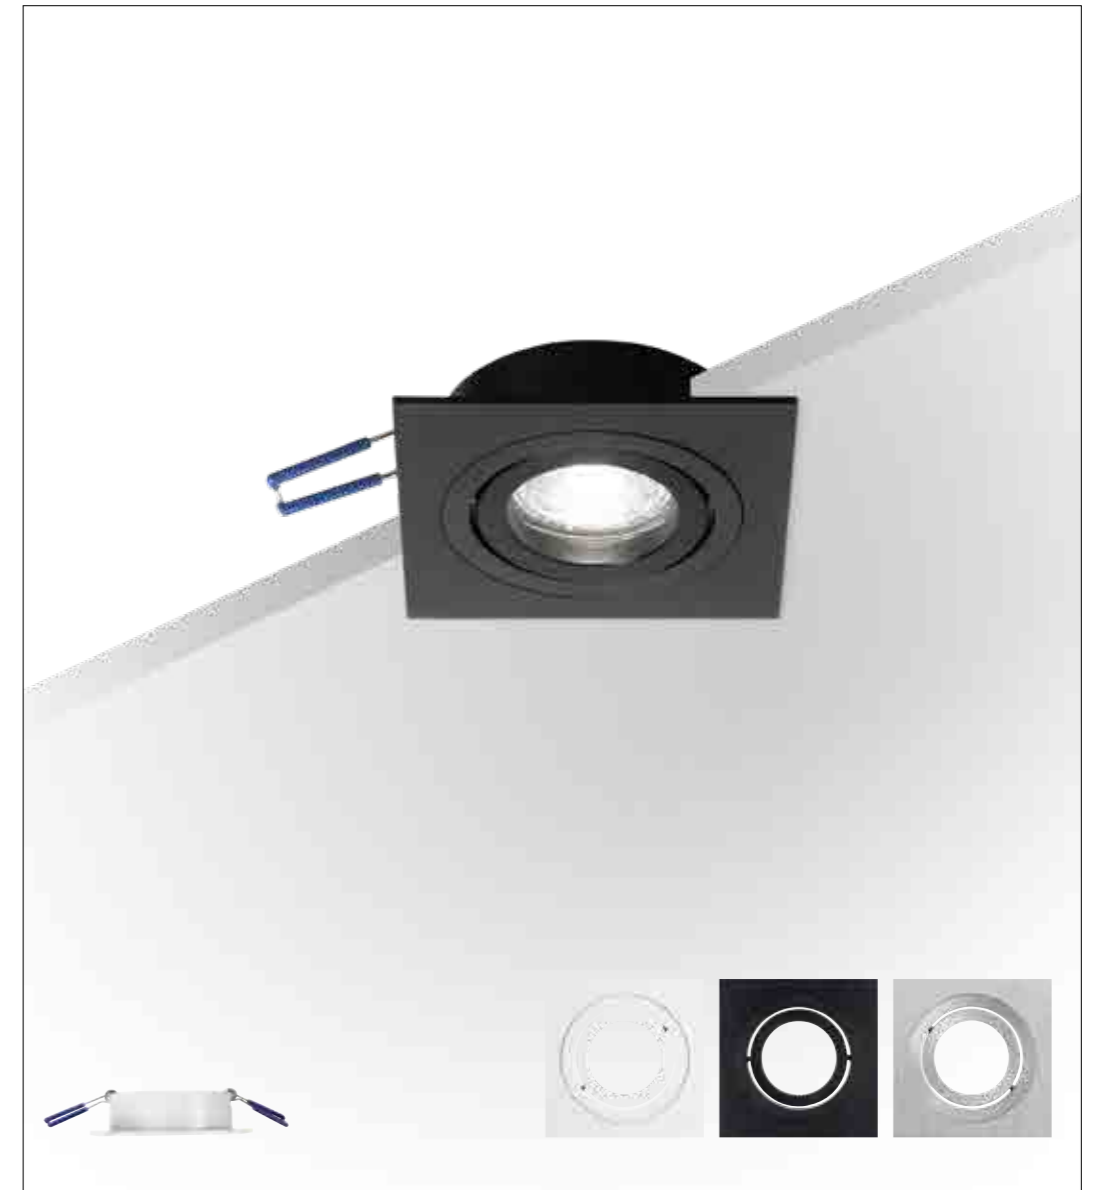

Input voltage	Lamp	Amb. temp.	Power
Max 250V AC	GU10	+5° +35°C	Max 35W

Code	Finishing
6649-00-050	Bianco - White
6649-00-060	Nero - Black
6649-00-040	Alluminio - Aluminium

Net weight
0,13 Kg

100x115x50
0,16 Kg

CE IP20 IK08 **Attenzione: lampadina non fornita**
Warning: bulb not supplied

3
Years
Warranty