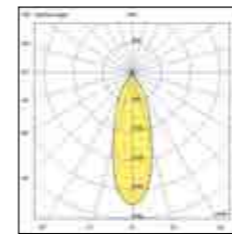

sigma

3445

sigma 3445

Incasso di piccole dimensioni in alluminio bianco particolarmente adatto all'illuminazione decorativa di interni e aree di attesa e transito. Disponibile in un'ampia gamma di cornici per versione fissa o orientabile, tonda o quadrata, a filo o arretrata.

Recessed spot in small dimensions, particularly suitable for decorative lighting interiors and waiting and transit areas. It has a wide frame range for fixing or adjustable, round or square, flush or recessed version.

Ø 70 mm

Net weight
0,23 Kg

100x115x85
0,28 Kg

CORNICE A INCASSO TONDO FISSO RECESSED ROUND FIXED FRAME

Input voltage	Led type	Amb. temp.	Power	Power supply	CRI
220-240V AC 50/60 Hz	COB	+5° +35°C	7W	Included	> 80

Code	Finishing	Color temper.	Lm Source	Lm System	Power pack type
3445-72-342	Bianco - White	3000K	800	508	On/Off

CE IP40 IK06

F 2
Energy Class Years Warranty

Ø 70 mm

Net weight
0,24 Kg

100x115x85
0,29 Kg

CORNICE A INCASSO QUADRATO FISSO RECESSED SQUARE FIXED FRAME

Input voltage	Led type	Amb. temp.	Power	Power supply	CRI
220-240V AC 50/60 Hz	COB	+5° +35°C	7W	Included	> 80

Code	Finishing	Color temper.	Lm Source	Lm System	Power pack type
3445-72-344	Bianco - White	3000K	800	508	On/Off

CE IP40 IK06

F 3
Energy Class Years Warranty

recessed