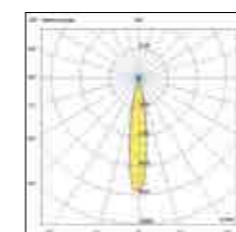

Input voltage	Led type	Amb. temp.	Total absorbed power	Power supply	CRI TYP
220-240V AC	COB	-20° +35°C	28W	Included	97

Code	Finishing	Color temper.	Lm Source	Lm System	Optics	Power pack type
6974-92-254	Bianco - White	3000K	2600	2130	16°	On/Off
6974-92-264	Nero - Black	3000K	2600	2130	16°	On/Off
6974-92-354	Bianco - White	3000K	2600	2132	21°	On/Off
6974-92-364	Nero - Black	3000K	2600	2132	21°	On/Off
6974-92-554	Bianco - White	3000K	2600	1930	43°	On/Off
6974-92-564	Nero - Black	3000K	2600	1930	43°	On/Off
6974-92-256	Bianco - White	3000K	2600	2130	16°	DALI
6974-92-266	Nero - Black	3000K	2600	2130	16°	DALI
6974-92-356	Bianco - White	3000K	2600	2132	21°	DALI
6974-92-366	Nero - Black	3000K	2600	2132	21°	DALI
6974-92-556	Bianco - White	3000K	2600	1930	43°	DALI
6974-92-566	Nero - Black	3000K	2600	1930	43°	DALI
6974-94-254	Bianco - White	4000K	2720	2368	16°	On/Off
6974-94-264	Nero - Black	4000K	2720	2368	16°	On/Off
6974-94-354	Bianco - White	4000K	2720	2370	21°	On/Off
6974-94-364	Nero - Black	4000K	2720	2370	21°	On/Off
6974-94-554	Bianco - White	4000K	2720	2145	43°	On/Off
6974-94-564	Nero - Black	4000K	2720	2145	43°	On/Off
6974-94-256	Bianco - White	4000K	2720	2368	16°	DALI
6974-94-266	Nero - Black	4000K	2720	2368	16°	DALI
6974-94-356	Bianco - White	4000K	2720	2370	21°	DALI
6974-94-366	Nero - Black	4000K	2720	2370	21°	DALI
6974-94-556	Bianco - White	4000K	2720	2145	43°	DALI
6974-94-566	Nero - Black	4000K	2720	2145	43°	DALI

16°