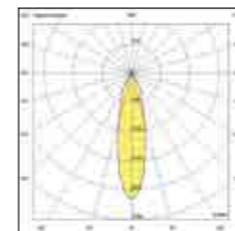

macas

6587

Spot LED compatto da incasso, orientabile. Corpo in alluminio a forma cilindrica. Disponibile con finitura bianca o nera. Utilizzabile per soffitti in cartongesso. Profondità di installazione circa 35 mm. Grazie alla versatilità è indicato in ambienti residenziali, commerciali creando atmosfere accoglienti.

Compact recessed LED spotlight, adjustable. Cylindrical aluminum body. Available in white or black finishing. Can be used for plasterboard ceilings. Installation depth approx. 35 mm. Thanks to its versatility, it is suitable for residential and commercial environments, creating welcoming atmospheres.

recessed