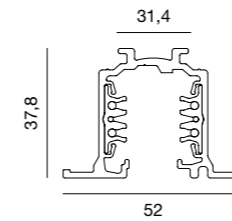

Net weight
0,90 Kg/m

CE IP40