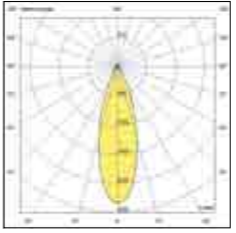

flood light

zeus 132 / 200

6870/6871 proiettore / floodlight

Proiettore ad alta efficienza per l'illuminazione funzionale ed architettonica. Indicato in particolare per aree esterne. Dispone di un'ampia gamma di ottiche per soddisfare tutte le esigenze progettuali. **Struttura in pressofusione di alluminio esente rame EN AB 44100. Verniciatura poliesteri QUALICOAT (Class 1) resistente alla corrosione in nebbia salina per 28gg secondo la norma IEC60092-306. Colore grigio RAL 7040, staffa INOX.**

High efficiency floodlight for functional and architectural lighting. Suitable especially for outdoor areas. It has a wide range of optics to meet all design needs. **Device made of die-cast aluminum copper free EN AB 44100. Polyester painting QUALICOAT (Class 1), corrosion resistant to salt spray for 28 days, conforms to Standard IEC60092-306. Available in grey color RAL 7040, INOX brackets.**

35°

Input voltage	Led type	Amb. temp.	Power supply	CRI
220-240V AC	SMD	-20° +35°C	Included	> 80

Code	Finishing	Color temper.	Lm Source	Lm System	Optics	Power pack type	Power
6870-04-024	Grigio - Grey	4000K	18800	17320	Asymmetric	On/Off	132W
6870-04-524	Grigio - Grey	4000K	18800	17800	35°	On/Off	132W
6870-04-624	Grigio - Grey	4000K	18800	16850	60°	On/Off	132W
6870-04-724	Grigio - Grey	4000K	18800	17620	90°	On/Off	132W
6871-04-024	Grigio - Grey	4000K	28200	24070	Asymmetric	On/Off	200W
6871-04-524	Grigio - Grey	4000K	28200	24790	35°	On/Off	200W
6871-04-624	Grigio - Grey	4000K	28200	23410	60°	On/Off	200W
6871-04-724	Grigio - Grey	4000K	28200	24500	90°	On/Off	200W

Net weight 6,90 Kg
420x170x420 7,30 Kg

CE IP65 IK07

Energy Class 5 Years Warranty