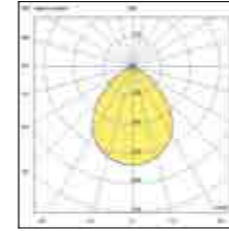

Incasso quadrato di piccole dimensioni ad emissione simmetrica diffusa. Corpo in pressofusione di alluminio in versione con cornice e trimeless, LED ad alta resa cromatica CRI >90. Ideale per l'illuminazione residenziale, aree di attesa e di transito. Disponibile nelle finiture Bianco e Nero. Fornito di serie con alimentatore TRIAC (DALI e kit Emergenza a richiesta).

Small square recessed downlight with symmetrical diffused emission. Die-cast aluminum body in version with frame and trimeless, high color rendering LED CRI > 90. Ideal for residential lighting, waiting and transit areas. Available in Black and White finishes. Supplied as standard with TRIAC power supply (DALI and Emergency kit on demand).

Input voltage	Led type	Amb. temp.	Total absorbed power	Power supply	CRI TYP
220-240V AC	SMD	-20° +45°C	8W	Included	90

Code	Finishing	Color temper.	Lm Source	Lm System	Power pack type
6961-02-251	Bianco - White	3000K	930	687	Triac Dimm.
6961-02-261	Nero - Black	3000K	930	687	Triac Dimm.
6961-03-251	Bianco - White	2700K	890	631	Triac Dimm.
6961-03-261	Nero - Black	2700K	890	631	Triac Dimm.
6961-04-251	Bianco - White	4000K	950	752	Triac Dimm.
6961-04-261	Nero - Black	4000K	950	752	Triac Dimm.

99x99 mm

Net weight
0,35 Kg
165x145x130
0,50 Kg

CE IP40 IK05

Energy Class
E
3
Years Warranty

Input voltage	Led type	Amb. temp.	Total absorbed power	Power supply	CRI TYP
220-240V AC	SMD	-20° +45°C	8W	Included	90