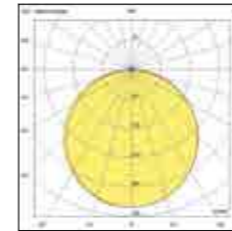

Input voltage	Led type	Amb. temp.	Power supply	CRI
24V DC	SMD	-20° +50°C	Excluded	> 80

Code	Total absorbed power	Color temper.	Lm Source	Lm System	Nr. LED mt	L max *
6997-02-001	20W/m	3000K	2600	1588	160	5 m
6997-04-001	20W/m	4000K	2800	1742	160	5 m
6997-02-002	14,4W/m	3000K	1750	1127	210	3 m
6997-04-002	14,4W/m	4000K	1800	1153	210	3 m
6997-02-003	9,6W/m	3000K	1150	719	140	5 m
6997-04-003	9,6W/m	4000K	1200	782	140	5 m
6997-06-004	14,4W/m	RGB	530	320	60	5 m

Accessori / Accessories - page 200

Net weight
0,30 Kg/m

*Lunghezza massima circuito LED con alimentazione da un solo lato
Maximum length of LED circuit board with power supply from one side only