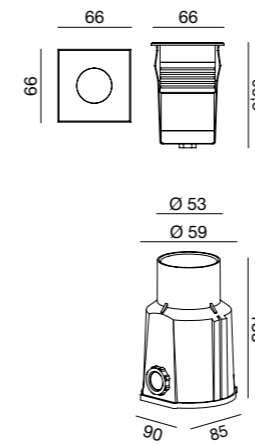

apache 2

6906

Faretto incasso a terra carrabile. Ottimo per creare percorsi luminosi in cui la luce, oltre a favorire l'orientamento crea un suggestivo percorso. Resistente ad un carico statico fino a 780 kg. Applicazione con controcassa fornita. Struttura in alluminio. Parte frontale superiore in acciaio inox AISI 316. Diffusore in vetro trasparente temperato.

Recessed drive-over ground spotlight. Excellent for creating luminous paths. The light, in addition to aiding orientation, creates an evocative path. Resistant to a static load of up to 780 kg. Application with outer casing supplied. Aluminum structure. Upper front part in AISI 316 stainless steel. Transparent tempered glass diffuser.

apache 2 6906

Ø 95 mm

Input voltage	Led type	Amb. temp.	Driver	CRI
220-240V AC 50/60 Hz	COB	-20° +35°C	Included	> 80

Code	Finishing	Power	Color temper.	Lm Source	Lm System
6906-02-414	Acciaio inox - Stainless steel	6,5W	3000K	480	409

Net weight
0,60 Kg

95x150x95
0,70 Kg

CE IP67 IK08

780 Kg

Energy Class

3 Years Warranty