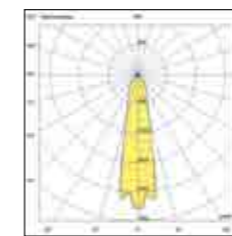

egeo 105 / 160

6915/6916 proiettore / floodlight

Proiettore ad alta efficienza per l'illuminazione funzionale ed architettonica. Indicato in particolare per aree esterne. Dispone di un'ampia gamma di ottiche per soddisfare tutte le esigenze progettuali. **Struttura in pressofusione di alluminio esente rame EN AB 44100. Verniciatura poliesteri QUALICOAT (Class 1) resistente alla corrosione in nebbia salina per 28gg secondo la norma IEC60092-306. Colore grigio RAL 7040, staffa INOX.**

High efficiency floodlight for functional and architectural lighting. Suitable especially for outdoor areas. It has a wide range of optics to meet all design needs. **Device made of die-cast aluminum copper free EN AB 44100. Polyester painting QUALICOAT (Class 1), corrosion resistant to salt spray for 28 days, conforms to Standard IEC60092-306. Available in grey color RAL 7040, INOX brackets.**

flood light

26°

Input voltage	Led type	Amb. temp.	Power supply	CRI
220-240V AC	POWER LED	-20° +50°C	Included	> 80

Code	Finishing	Color temper.	Lm Source	Lm System	Optics	Power pack type	Power
6915-04-024	Grigio - Grey	4000K	12650	10315	Asymmetric	On/Off	105W
6915-04-324	Grigio - Grey	4000K	12650	11400	26°	On/Off	105W
6915-04-724	Grigio - Grey	4000K	12650	12075	90°	On/Off	105W
6915-04-624	Grigio - Grey	4000K	12650	11400	54°	On/Off	105W
6916-04-024	Grigio - Grey	4000K	18200	13860	Asymmetric	On/Off	160W
6916-04-324	Grigio - Grey	4000K	18200	16150	26°	On/Off	160W
6916-04-724	Grigio - Grey	4000K	18200	16220	90°	On/Off	160W
6916-04-624	Grigio - Grey	4000K	18200	16170	54°	On/Off	160W

Net weight 6,90 Kg
420x170x420 7,30 Kg

CE IP65 IK07

Energy Class E 5 Years Warranty