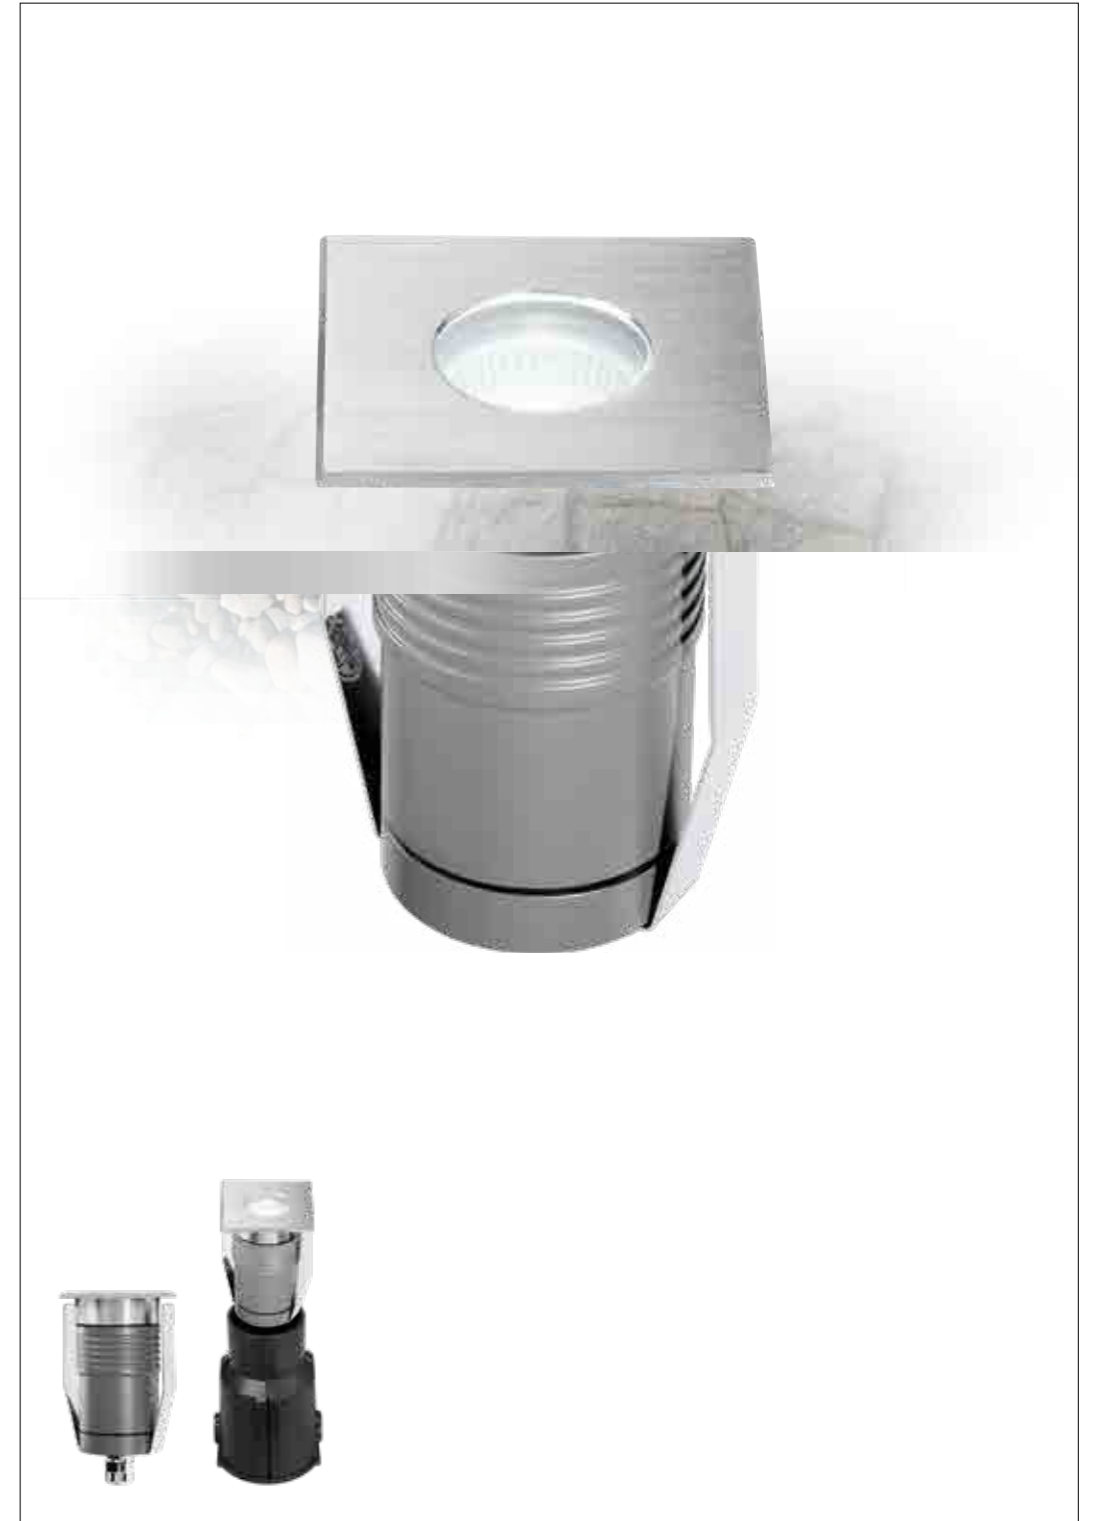

apache 2

6906

Faretto incasso a terra carrabile. Ottimo per creare percorsi luminosi in cui la luce, oltre a favorire l'orientamento crea un suggestivo percorso. Resistente ad un carico statico fino a 780 kg. Applicazione con controcassa fornita. Struttura in alluminio. Parte frontale superiore in acciaio inox AISI 316. Diffusore in vetro trasparente temperato.

Recessed drive-over ground spotlight. Excellent for creating luminous paths. The light, in addition to aiding orientation, creates an evocative path. Resistant to a static load of up to 780 kg. Application with outer casing supplied. Aluminum structure. Upper front part in AISI 316 stainless steel. Transparent tempered glass diffuser.

apache 2 6906

Ø 95 mm

Input voltage	Led type	Amb. temp.	Driver	CRI
220-240V AC 50/60 Hz	COB	-20° +35°C	Included	> 80

Code	Finishing	Power	Color temper.	Lm Source	Lm System
6906-02-414	Acciaio inox - Stainless steel	6,5W	3000K	480	409

Net weight
0,60 Kg

95x150x95
0,70 Kg

CE IP67 IK08

780 Kg

Energy Class

3 Years Warranty