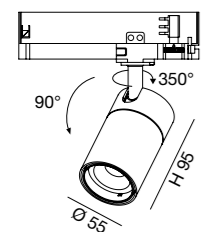

Net weight 0,38 Kg/m
200x70x165
0,52 Kg