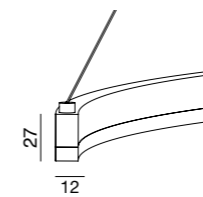

Input voltage	Led type	Amb. temp.	Total absorbed power	Power supply	CRI
220-240V AC	SMD	0° +35°C	36W	Included	> 80

Code	Finishing	Color temper.	Lm Source	Lm System	Diffuser	Power pack type
6993-12-954	Bianco - White	3000K	3780	2646	Opal	On/Off
6993-12-956	Bianco - White	3000K	3780	2646	Opal	DALI
6993-12-964	Nero - Black	3000K	3780	2646	Opal	On/Off
6993-12-966	Nero - Black	3000K	3780	2646	Opal	DALI

Net weight
1,90 Kg
90x640x640
2,80 Kg