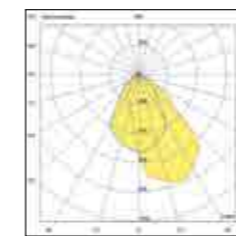

Asymmetric