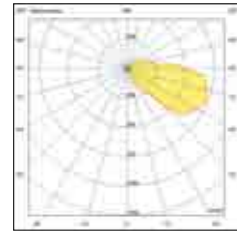

grant 48W

6835 proiettore / projector

Proiettore per interni ad alta efficienza, particolarmente adatto sia per aree funzionali che per l'illuminazione architettonica. Dispone di un'ampia gamma di ottiche ed è disponibile in due temperature di colore 3000K e 4000K, per soddisfare tutte le esigenze progettuali. Struttura in metallo. Apparecchio a 48V DC con possibilità di alimentazione remota.

Indoor projector with high efficiency, particularly suitable for illuminating functional areas and architectural lighting. It has a wide range of optics and is available in two color temperatures, 3000K and 4000K, to meet all design requirements. Metal frame. 48V DC appliance with the option of remote power.

Asymmetric