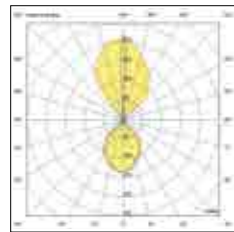

luly

6561

Applique LED da esterno in alluminio con una sorgente luminosa nel lato superiore e una nel lato inferiore. Disponibile con fasci di luce differenti. L'articolo 6561-22-094 ha un fascio stretto nella parte superiore ed un fascio largo nella parte inferiore. L'articolo 6561-22-794 ha un fascio largo sia nella parte superiore che in quella inferiore.

Outdoor LED wall light in aluminium with a light source on the top side and one on the bottom side. Available with different light beams. Article 6561-22-094 has a narrow bundle at the top and a wide beam at the bottom. Item 6561-22-794 has a wide beam at both the top and bottom.

5° - 80°

Input voltage	Led type	Amb. temp.	Driver	CRI
220-240V AC 50/60 Hz	SMD	-20° +45°C	Included	> 80

Code	Finishing	Power	Color temper.	Lm Source	Lm System
6561-22-094	Grigio scuro - Dark grey	6W	3000K	500	170
6561-22-794	Grigio scuro - Dark grey	6W	3000K	500	284

wall lamp

Net weight
0,58 Kg
80x75x165
0,63 Kg

CE IP65 IK06

heli

6559

Applique LED da esterno in alluminio con una sorgente luminosa nel lato superiore e una nel lato inferiore. Questo apparecchio proietta sulla parete due fasci di luce che rendono l'ambiente serale gradevole ed armonioso.

Outdoor LED wall light in aluminium with one light source on the top side and one on the bottom side. This device projects two beams of light onto the wall which make the evening environment pleasant and harmonious.

Input voltage	Led type	Amb. temp.	Driver	CRI
100-240V AC 50/60 Hz	COB	-20° +45°C	Included	> 80

Code	Finishing	Power	Color temper.	Lm Source	Lm System
6559-22-294	Grigio scuro - Dark grey	6W	3000K	780	597

6559-26-294	Grigio scuro - Dark grey	12W	3000K	1416	1140

Net weight
0,46 Kg
0,78 Kg
80x75x165 - 0,50 Kg
110x110x210 - 0,84 Kg

CE IP65 IK06