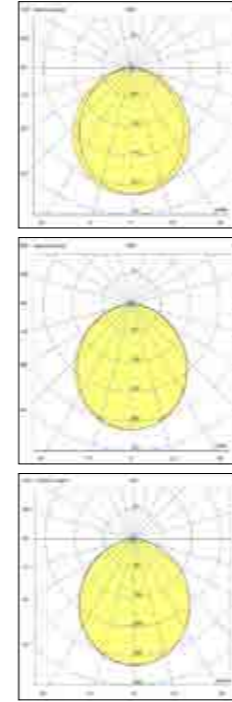

Input voltage	Led type	Amb. temp.	Driver	CRI
220-240V AC 50/60 Hz	SMD	-10° +45°C	Included	> 80

Code	Finishing	Power	Color temper.	Lm Source	Lm System
6576-61-254	Bianco - White	8W	2700K/3000K/4000K	896	640
6576-65-254	Bianco - White	14W	2700K/3000K/4000K	1785	1190
6576-64-254	Bianco - White	18W	2700K/3000K/4000K	2295	1530

Net weight	
0,57 Kg	155x45x155 - 0,63 Kg
0,79 Kg	190x45x190 - 0,90 Kg
1,39 Kg	250x45x250 - 1,53 Kg