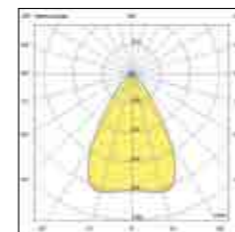

nizza

6876 proiettore / floodlight

Proiettore ad alta efficienza per l'illuminazione funzionale ed architettonica. Indicato in particolare per aree esterne. Dispone di un'ampia gamma di ottiche per soddisfare tutte le esigenze progettuali. **Struttura in pressofusione di alluminio esente rame EN AB 44100. Verniciatura poliesteri QUALICOAT (Class 1) resistente alla corrosione in nebbia salina per 28gg secondo la norma IEC60092-306. Colore grigio RAL 7040, staffa INOX.**

High efficiency floodlight for functional and architectural lighting. Suitable especially for outdoor areas. It has a wide range of optics to meet all design needs. **Device made of die-cast aluminum copper free EN AB 44100. Polyester painting QUALICOAT (Class 1), corrosion resistant to salt spray for 28 days, conforms to Standard IEC60092-306. Available in grey color RAL 7040, INOX brackets.**

flood light

65°

Input voltage	Led type	Amb. temp.	Total absorbed power	Power supply	CRI
100-240V AC 50/60Hz	POWER LED	-25° +50°C	54W	Included	> 80

Code	Finishing	Color temper.	Lm Source	Lm System	Optics	Power pack type
6876-04-024	Grigio - Grey	4000K	6700	4750	Asymmetric	On/Off
6876-04-324	Grigio - Grey	4000K	6700	4380	21°	On/Off
6876-04-424	Grigio - Grey	4000K	6700	4780	Elliptical	On/Off
6876-04-524	Grigio - Grey	4000K	6700	4150	45°	On/Off
6876-04-624	Grigio - Grey	4000K	6700	4080	65°	On/Off

Per passaggio pedonale - Pedestrian crosswalk

6876-04-724		4000K	6700	4860	Elliptical	On/Off

Net weight
2,60 Kg

420x170x420
9,20 Kg

CE IP66 IK08

E
Energy Class

5
Years Warranty