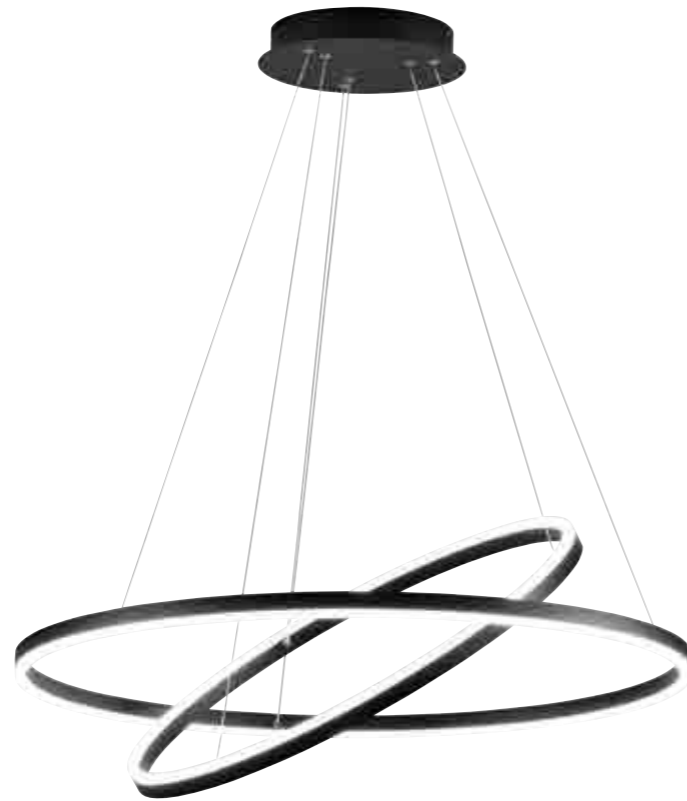

Circular suspension with double ring with opal diffuser. Thanks to the double ring, one 800 mm with direct light and the other 600 mm with indirect light, this suspension guarantees high levels of illuminance. Available only in 3000K version, white or black finishing. It has a source emission of about 7050 lm. Design and size make Leo an elegant decorative and furnishing element, its performance makes it very versatile. Leo adapts to all environments, even large ones. Perfect for reception (reception, cash desks, hall) and suitable for general lighting of shops, bars, restaurants and meeting rooms, also suitable for the home environment.