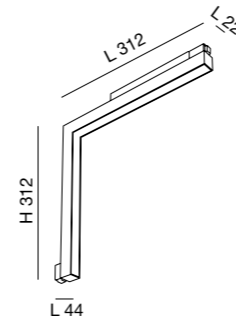

Net weight
0,30 Kg
340x360x60
0,40 Kg

CE IP20 IK04

Energy Class 2700K Energy Class 3000K 3 Years Warranty