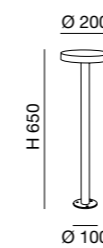

Input voltage	Led type	Amb. temp.	Driver	CRI TYP	Charge	Work time
3,7V DC (Li-ion Battery)	SMD	-0° +45°C	Included	81	5-7 h	2,5 h (100%) 22 h (15%)

Code	Finishing	Power	Color temper.	Lm Source	Lm System
6539-10-299	Grigio scuro - Dark grey	2,7W	3000K	383	246

Net weight
1,23 Kg

220x220x670
2,13 Kg

CE IP54 IK05

Spike included

Crepuscular Sensor (20 lux)

Motion Sensor

Energy Class **A**

2 Years Warranty