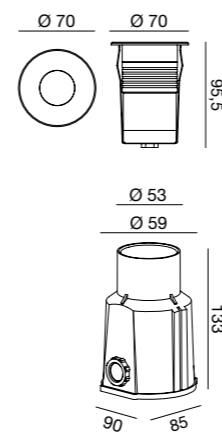

Ø 95 mm

Input voltage	Led type	Amb. temp.	Driver	CRI
220-240V AC 50/60 Hz	COB	-20° +35°C	Included	> 80

Code	Finishing	Power	Color temper.	Lm Source	Lm System
6905-02-414	Acciaio inox - Stainless steel	6,5W	3000K	480	409

Net weight
0,50 Kg

95x150x95
0,60 Kg

CE IP67 IK08

780 Kg

Energy Class **F**

3 Years Warranty