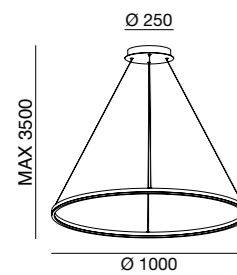

open space / office

Input voltage	Led type	Amb. temp.	Total absorbed power	Power supply	CRI TYP
220-240V AC	SMD	0° +35°C	60W	Included	92

Code	Finishing	Color temper.	Lm Source	Lm System	Diffuser	Power pack type
6993-02-954	Bianco - White	3000K	6300	4435	Opal	On/Off
6993-02-956	Bianco - White	3000K	6300	4435	Opal	DALI
6993-02-964	Nero - Black	3000K	6300	4435	Opal	On/Off
6993-02-966	Nero - Black	3000K	6300	4435	Opal	DALI
6993-04-954	Bianco - White	4000K	6700	4718	Opal	On/Off
6993-04-956	Bianco - White	4000K	6700	4718	Opal	DALI
6993-04-964	Nero - Black	4000K	6700	4718	Opal	On/Off
6993-04-966	Nero - Black	4000K	6700	4718	Opal	DALI

Net weight
3,00 Kg
1080x120x1080
5,00 Kg