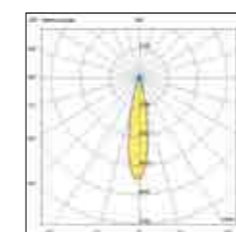

rubens 16W

6973 binario / track

Proiettore orientabile con adattatore per installazione su binario tensione di rete per sorgente LED 16W ad alta resa disponibile nelle tonalità Warm o Natural White. Ottima resa cromatica con il COB REAL COLOR CRI 97. Alimentatore elettronico integrato nelle versioni On/Off o DALI. L'apparecchio è realizzato in pressofusione di alluminio e materiale termoplastico, permette una rotazione di 350° attorno all'asse verticale e un'inclinazione di 90° rispetto al piano orizzontale. Disponibile in bianco o nero nelle ottiche 15° 28° 41°.

Adjustable floodlight with adapter for installation on a track, mains voltage for 16W LED source with high efficiency available in Warm or Natural White shades. Excellent color rendering with COB REAL COLOR CRI 97. Built-in electronic ballast in On/Off or DALI versions. The luminaire is made of die-cast aluminum and thermoplastic material, it allows a rotation of 350° around the vertical axis and an inclination of 90° with respect to the horizontal plane. Available in white or black in 15°, 28°, 41° optics.

Input voltage	Led type	Amb. temp.	Total absorbed power	Power supply	CRI TYP
220-240V AC	COB	-20° +35°C	16W	Included	97