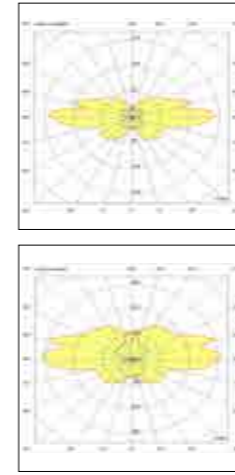

Input voltage	Led type	Amb. temp.	Driver	CRI TYP
220-240V AC 50/60 Hz	SMD	-5° +45°C	Included	91

Code	Finishing	Power	Color temper.	Lm Source	Lm System
6540-21-254	Bianco - White	17W	3000K	1796	1390
6540-21-294	Grigio scuro - Dark grey	17W	3000K	1796	1339
6540-22-254	Bianco - White	22W	3000K	2993	2235
6540-22-294	Grigio scuro - Dark grey	22W	3000K	2993	2164

Net weight	Net weight
1,30 Kg	665x110x80 - 1,55 Kg
1,90 Kg	1065x110x80 - 2,25 Kg

CE IP65 IK06

D **2**
Energy Class Years Warranty