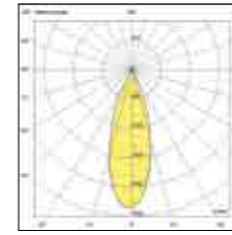

apache 2

6906

Faretto incasso a terra carrabile. Ottimo per creare percorsi luminosi in cui la luce, oltre a favorire l'orientamento crea un suggestivo percorso. Resistente ad un carico statico fino a 780 kg. Applicazione con controcassa fornita. Struttura in alluminio. Parte frontale superiore in acciaio inox AISI 316. Diffusore in vetro trasparente temperato.

Recessed drive-over ground spotlight. Excellent for creating luminous paths. The light, in addition to aiding orientation, creates an evocative path. Resistant to a static load of up to 780 kg. Application with outer casing supplied. Aluminum structure. Upper front part in AISI 316 stainless steel. Transparent tempered glass diffuser.

apache 2 6906

Ø 95 mm

Input voltage	Led type	Amb. temp.	Driver	CRI
220-240V AC 50/60 Hz	COB	-20° +35°C	Included	> 80

Code	Finishing	Power	Color temper.	Lm Source	Lm System
6906-02-414	Acciaio inox - Stainless steel	6,5W	3000K	480	409

Net weight
0,60 Kg

95x150x95
0,70 Kg

CE IP67 IK08

780 Kg

Energy Class

3 Years Warranty