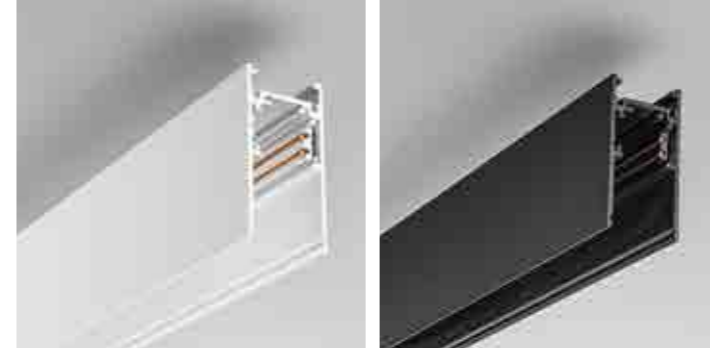

track H54 - accessories

ACCESSORIES	Code	Finishing	Dimensions mm	Description
	6525-05-200	Bianco - White	65 x 65 x 54	Giunto a L meccanico L joint
	6525-06-200	Nero - Black		
	6525-05-201	Bianco - White	80 x 65 x 54	Giunto a T meccanico T joint
	6525-06-201	Nero - Black		
	6525-50-001	Nero - Black	L 80 x 23 x H 6	Giunto meccanico Mechanical feed
	6525-55-002	Bianco - White	26 x 52	Kit tappi di chiusura End cap kit
	6525-56-002	Nero - Black		
	6525-55-004	Bianco - White	24 x 1500	Cover Cover
	6525-56-004	Nero - Black		
	6525-55-006	Bianco - White	L 81 x H 18	Testata di alimentazione Power feeder unit
	6525-56-006	Nero - Black		
	6525-55-007	Bianco - White	L 83 x H 18	Giunto elettrico lineare Linear joint feed
	6525-56-007	Nero - Black		
	6525-55-008	Bianco - White	130 x 130 x H 18	Giunto elettrico flessibile Flexible joint feed
	6525-56-008	Nero - Black		
	6525-55-009	Bianco - White	Ø 50 x 20 Cavo acciaio L 2 m Steel wire L 2 m	Kit sospensione Suspension kit
	6525-56-009	Nero - Black		
	6525-55-010	Bianco - White	80 x 80 x 22 Cavo L 3 m Cable L 3 m	Rosone per kit sospensione Ceiling cup for suspension kit
	6525-56-010	Nero - Black		
	6525-55-013	Bianco - White	230 x 130 x 18	Giunto elettrico a T T electrical joint
	6525-56-013	Nero - Black		

Alimentatori / Power Supply - page 48-49