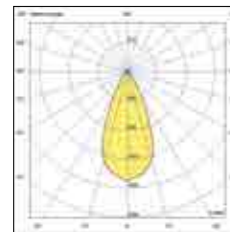

rubens 36W

6975 binario / track

Proiettore orientabile con adattatore per installazione su binario tensione di rete per sorgente LED 36W ad alta resa disponibile nelle tonalità Warm o Natural White. ottima resa cromatica con il COB REAL COLOR CRI 97. Alimentatore elettronico integrato nelle versioni On/Off o DALI. L'apparecchio è realizzato in pressofusione di alluminio e materiale termoplastico, permette una rotazione di 350° attorno all'asse verticale e un'inclinazione di 90° rispetto al piano orizzontale. Disponibile in bianco o nero nelle ottiche 21° 36° 45°.

Adjustable floodlight with adapter for installation on a track, mains voltage for 36W LED source with high efficiency available in Warm or Natural White shades. Excellent color rendering with COB REAL COLOR CRI 97. Built-in electronic ballast in On/Off or DALI versions. The luminaire is made of die-cast aluminum and thermoplastic material, it allows a rotation of 350° around the vertical axis and an inclination of 90° with respect to the horizontal plane. Available in white or black in 21°, 36°, 45° optics.

36°

Input voltage	Led type	Amb. temp.	Total absorbed power	Power supply	CRI TYP
220-240V AC	COB	-20° +35°C	36W	Included	97