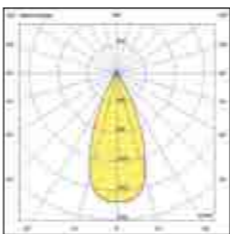

food and retail

rubens 40W

6975 sospensione / suspension

Sospensione LED ad alta resa cromatica ed alte prestazioni illuminotecniche. RUBENS è un prodotto versatile adatto ad ogni tipo di installazione, dagli spazi commerciale agli spazi culturali. L'utilizzo di un COB REAL COLOR CRI TYP 97 garantisce un'eccellente resa cromatica ed una particolare brillantezza. Il riflettore garantisce una elevata efficienza di sistema. Corpo in alluminio pressofuso dal design compatto e leggero.

LED suspension with high color rendering and performance. RUBENS is a versatile product suitable for all types of installation, from commercial to cultural areas. COB REAL COLOR CRI TYP 97 guarantees an excellent color rendering and a particular brilliancy. The reflector guarantees high system efficiency. Die-cast aluminum frame and compact and light design.

20°

45°

Input voltage	Led type	Amb. temp.	Total absorbed power	Power supply	CRI TYP
220-240V AC	COB	-20° +35°C	40W	Included	97

Code	Finishing	Color temper.	Lm Source	Lm System	Optics	Power pack type
6975-42-354	Bianco - White	3000K	4200	3082	20°	On/Off
6975-42-364	Nero - Black	3000K	4200	3082	20°	On/Off
6975-42-554	Bianco - White	3000K	4200	2650	45°	On/Off
6975-42-564	Nero - Black	3000K	4200	2650	45°	On/Off
6975-44-354	Bianco - White	4000K	4400	3260	20°	On/Off
6975-44-364	Nero - Black	4000K	4400	3260	20°	On/Off
6975-44-554	Bianco - White	4000K	4400	2800	45°	On/Off
6975-44-564	Nero - Black	4000K	4400	2800	45°	On/Off

Net weight 1,80 Kg/m
140x270x140 2,00 Kg