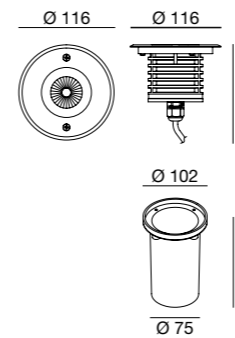

irving 2

6907

Faretto incasso a terra carrabile. Ottimo per creare percorsi luminosi in cui la luce, oltre a favorire l'orientamento crea un suggestivo percorso. Resistente ad un carico statico fino a 2500 kg. Applicazione con controcassa fornita. Struttura in alluminio. Parte frontale superiore in acciaio inox AISI 316. Diffusore in vetro trasparente temperato.

Recessed drive-over ground spotlight. Excellent for creating luminous paths. The light, in addition to favouring orientation, creates an evocative path. Resistant to a static load of up to 2500 kg. Application with outer casing supplied. Aluminum structure. Upper front part in AISI 316 stainless steel. Transparent tempered glass diffuser.

Ø 102 mm

Input voltage	Led type	Amb. temp.	Driver	CRI
220-240V AC 50/60 Hz	COB	-20° +35°C	Included	> 80

Code	Finishing	Power	Color temper.	Lm Source	Lm System
6907-02-414	Acciaio inox - Stainless steel	7,8W	3000K	750	653

Net weight
0,80 Kg

125x170x125
1,00 Kg

CE IP67 IK08

2500 Kg

Energy Class F

3 Years Warranty