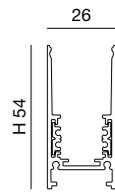

Net weight
1,00 Kg/m

CE IP20 IK06

3
Years
Warranty