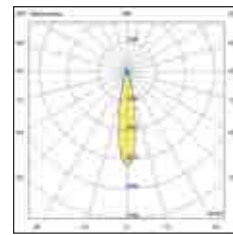

rubens 28W

6974 incasso / recessed

Apparecchio ad incasso in alluminio pressofuso dal design compatto e leggero, orientabile su entrambi gli assi. Alta resa cromatica grazie al led REAL COLOR CRI 97, senza rinunciare ad alte prestazioni illuminotecniche grazie al sistema ottico in alluminio, disponibile in varie aperture. Predisposto per alloggiare Cob Led da 28W e 36W, On/Off. Kit emergenza a richiesta. Rubens è un prodotto versatile adatto ad ogni tipo di installazione, dagli spazi commerciali agli spazi culturali.

Adjustable recessed LED projector made of die-cast aluminium, with a compact light design and a rotation on both axis vertical and horizontal. COB REAL COLOR CRI 97 guarantees an excellent color rendering and a particular brilliancy. The reflectors grant high system efficiency and they are available in different beam angles. Available in 28W and 36W Cob Led, On/Off. Emergency kit on demand. RUBENS is a versatile product suitable for all types of installation, from commercial to cultural areas.