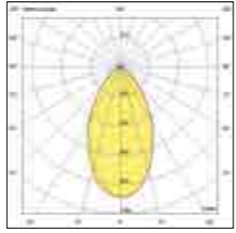

flood light

zeus 132 / 200

6870/6871 proiettore / floodlight

Proiettore ad alta efficienza per l'illuminazione funzionale ed architettonica. Indicato in particolare per aree esterne. Dispone di un'ampia gamma di ottiche per soddisfare tutte le esigenze progettuali. **Struttura in pressofusione di alluminio esente rame EN AB 44100. Verniciatura poliesteri QUALICOAT (Class 1) resistente alla corrosione in nebbia salina per 28gg secondo la norma IEC60092-306. Colore grigio RAL 7040, staffa INOX.**

High efficiency floodlight for functional and architectural lighting. Suitable especially for outdoor areas. It has a wide range of optics to meet all design needs. **Device made of die-cast aluminum copper free EN AB 44100. Polyester painting QUALICOAT (Class 1), corrosion resistant to salt spray for 28 days, conforms to Standard IEC60092-306. Available in grey color RAL 7040, INOX brackets.**

60°

Input voltage	Led type	Amb. temp.	Power supply	CRI
220-240V AC	SMD	-20° +35°C	Included	> 80

Code	Finishing	Color temper.	Lm Source	Lm System	Optics	Power pack type	Power
6870-04-024	Grigio - Grey	4000K	18800	17320	Asymmetric	On/Off	132W
6870-04-524	Grigio - Grey	4000K	18800	17800	35°	On/Off	132W
6870-04-624	Grigio - Grey	4000K	18800	16850	60°	On/Off	132W
6870-04-724	Grigio - Grey	4000K	18800	17620	90°	On/Off	132W
6871-04-024	Grigio - Grey	4000K	28200	24070	Asymmetric	On/Off	200W
6871-04-524	Grigio - Grey	4000K	28200	24790	35°	On/Off	200W
6871-04-624	Grigio - Grey	4000K	28200	23410	60°	On/Off	200W
6871-04-724	Grigio - Grey	4000K	28200	24500	90°	On/Off	200W

Net weight 6,90 Kg
420x170x420 7,30 Kg

CE IP65 IK07

Energy Class 5 Years Warranty