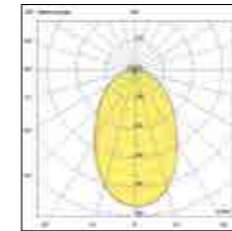

Circular suspension with double ring with opal diffuser. Thanks to the double ring, one 600 mm and the other 400 mm both with direct light, this suspension guarantees a good level of illuminance. Only available in 3000K version, white or black finish. It has a source emission of about 5320lm. Design and size make Leo an elegant decorative and furnishing element, its performance makes it very versatile. Leo adapts to all environments, even large ones. Perfect for reception (reception, cash desks, hall) and suitable for general lighting of shops, bars, restaurants and meeting rooms, also suitable for the home environment.