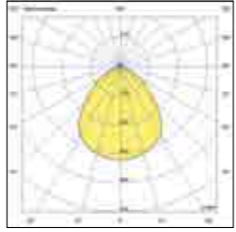

flood light

zeus 132 / 200

6870/6871 proiettore / floodlight

Proiettore ad alta efficienza per l'illuminazione funzionale ed architettonica. Indicato in particolare per aree esterne. Dispone di un'ampia gamma di ottiche per soddisfare tutte le esigenze progettuali. **Struttura in pressofusione di alluminio esente rame EN AB 44100. Verniciatura poliesteri QUALICOAT (Class 1) resistente alla corrosione in nebbia salina per 28gg secondo la norma IEC60092-306. Colore grigio RAL 7040, staffa INOX.**

High efficiency floodlight for functional and architectural lighting. Suitable especially for outdoor areas. It has a wide range of optics to meet all design needs. **Device made of die-cast aluminum copper free EN AB 44100. Polyester painting QUALICOAT (Class 1), corrosion resistant to salt spray for 28 days, conforms to Standard IEC60092-306. Available in grey color RAL 7040, INOX brackets.**

90°

Input voltage	Led type	Amb. temp.	Power supply	CRI
220-240V AC	SMD	-20° +35°C	Included	> 80

Code	Finishing	Color temper.	Lm Source	Lm System	Optics	Power pack type	Power
6870-04-024	Grigio - Grey	4000K	18800	17320	Asymmetric	On/Off	132W
6870-04-524	Grigio - Grey	4000K	18800	17800	35°	On/Off	132W
6870-04-624	Grigio - Grey	4000K	18800	16850	60°	On/Off	132W
6870-04-724	Grigio - Grey	4000K	18800	17620	90°	On/Off	132W
6871-04-024	Grigio - Grey	4000K	28200	24070	Asymmetric	On/Off	200W
6871-04-524	Grigio - Grey	4000K	28200	24790	35°	On/Off	200W
6871-04-624	Grigio - Grey	4000K	28200	23410	60°	On/Off	200W
6871-04-724	Grigio - Grey	4000K	28200	24500	90°	On/Off	200W

Net weight 6,90 Kg
420x170x420 7,30 Kg

CE IP65 IK07

Energy Class 5 Years Warranty