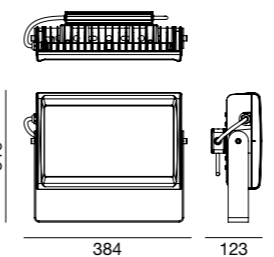

Input voltage	Led type	Amb. temp.	Power supply	CRI
220-240V AC	POWER LED	-20° +50°C	Included	> 80

Code	Finishing	Color temper.	Lm Source	Lm System	Optics	Power pack type	Power
6915-04-024	Grigio - Grey	4000K	12650	10315	Asymmetric	On/Off	105W
6915-04-324	Grigio - Grey	4000K	12650	11400	26°	On/Off	105W
6915-04-724	Grigio - Grey	4000K	12650	12075	90°	On/Off	105W
6915-04-624	Grigio - Grey	4000K	12650	11400	54°	On/Off	105W
6916-04-024	Grigio - Grey	4000K	18200	13860	Asymmetric	On/Off	160W
6916-04-324	Grigio - Grey	4000K	18200	16150	26°	On/Off	160W
6916-04-724	Grigio - Grey	4000K	18200	16220	90°	On/Off	160W
6916-04-624	Grigio - Grey	4000K	18200	16170	54°	On/Off	160W

Net weight 6,90 Kg
420x170x420 7,30 Kg

CE IP65 IK07

Energy Class E 5 Years Warranty