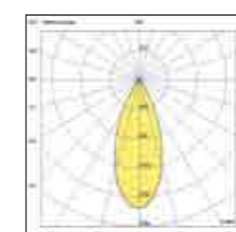

rubens 16W

6973 binario / track

Proiettore orientabile con adattatore per installazione su binario tensione di rete per sorgente LED 16W ad alta resa disponibile nelle tonalità Warm o Natural White. Ottima resa cromatica con il COB REAL COLOR CRI 97. Alimentatore elettronico integrato nelle versioni On/Off o DALI. L'apparecchio è realizzato in pressofusione di alluminio e materiale termoplastico, permette una rotazione di 350° attorno all'asse verticale e un'inclinazione di 90° rispetto al piano orizzontale. Disponibile in bianco o nero nelle ottiche 15° 28° 41°.

Adjustable floodlight with adapter for installation on a track, mains voltage for 16W LED source with high efficiency available in Warm or Natural White shades. Excellent color rendering with COB REAL COLOR CRI 97. Built-in electronic ballast in On/Off or DALI versions. The luminaire is made of die-cast aluminum and thermoplastic material, it allows a rotation of 350° around the vertical axis and an inclination of 90° with respect to the horizontal plane. Available in white or black in 15°, 28°, 41° optics.

Input voltage	Led type	Amb. temp.	Total absorbed power	Power supply	CRI TYP
220-240V AC	COB	-20° +35°C	16W	Included	97