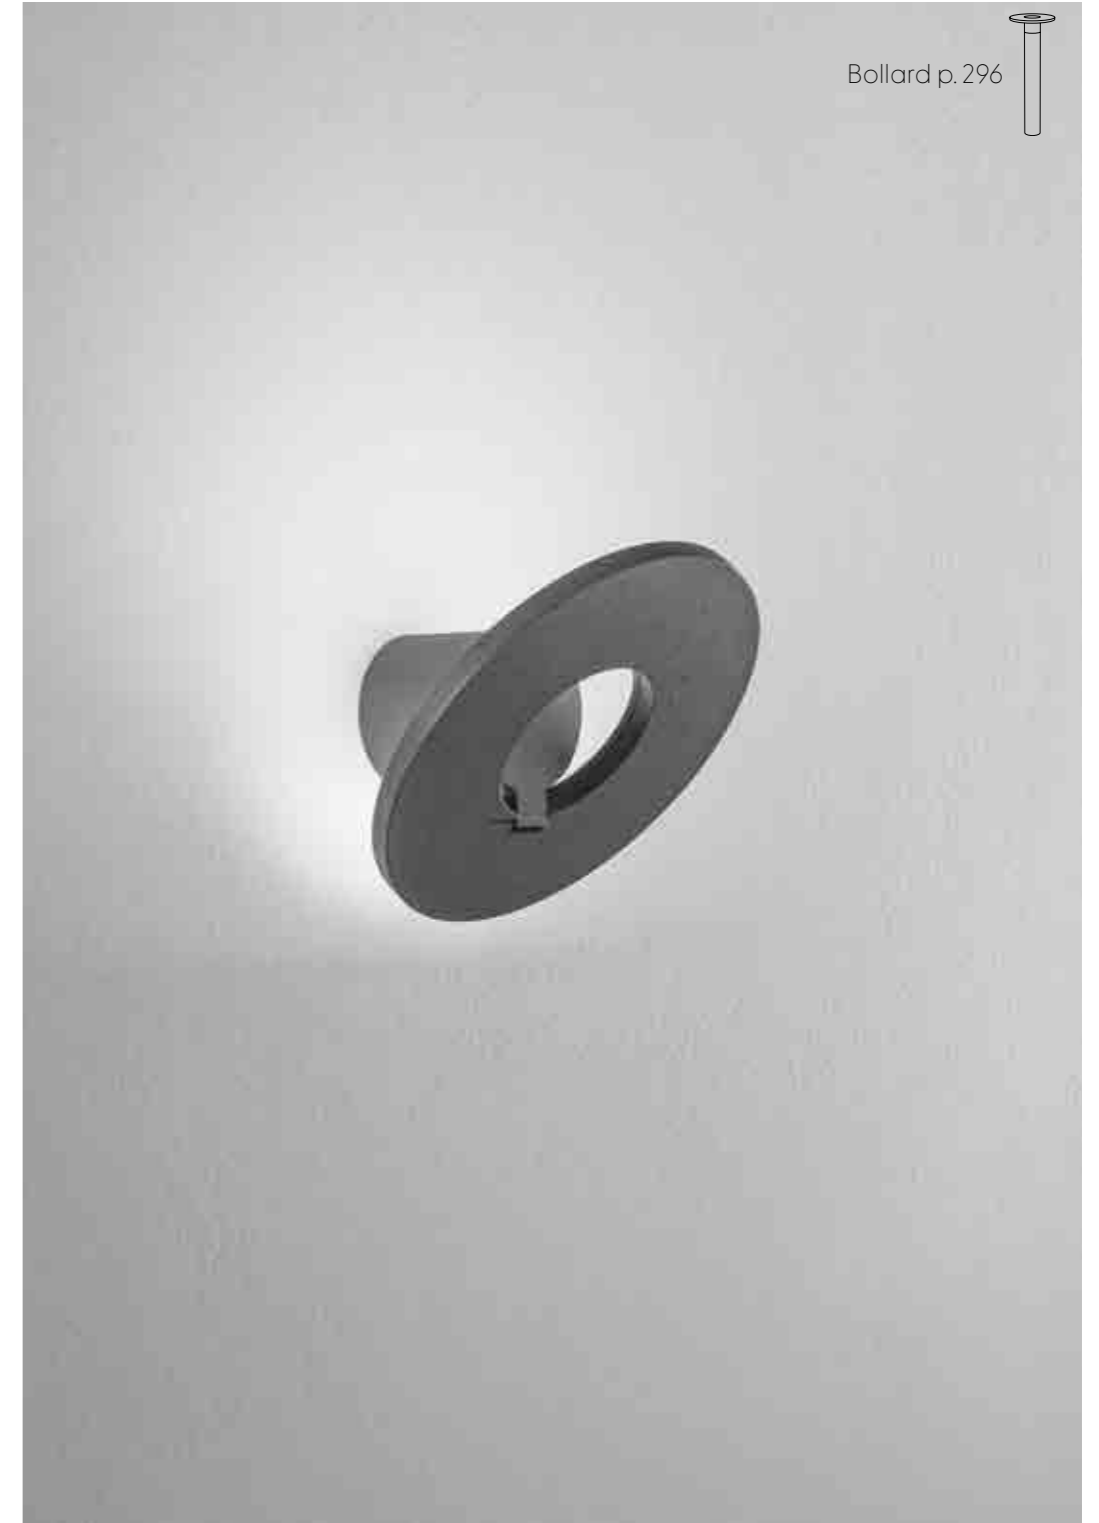

elite 6534

elite 6534

Testa regolabile e girevole.
Adjustable and rotating head.

P 82

Net weight
0,93 Kg
290x142x290
1,43 Kg