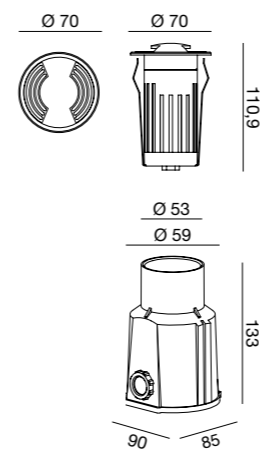

abilene 2

6909

Faretto incasso a terra carrabile con 2 luci a filo terra. Ottimo per creare percorsi luminosi in cui la luce, oltre a favorire l'orientamento crea un suggestivo percorso. Resistente ad un carico statico fino a 2500 kg. Applicazione con controcassa fornita. Struttura in alluminio. Parte frontale superiore in acciaio inox AISI 316, finitura cromata opaca gofrata.

Recessed drive-over ground spotlight with 2 flush lights. Excellent for creating luminous paths. The light, in addition to aiding orientation, creates an evocative path. Resistant to a static load of up to 2500 kg. Application with outer casing supplied. Aluminum structure. Upper front part in AISI 316 stainless steel, embossed matt chrome finishing.

inground spot

Ø 102 mm

Input voltage	Led type	Amb. temp.	Driver	CRI
220-240V AC 50/60 Hz	SMD	-20° +35°C	Included	> 80

Code	Finishing	Power	Color temper.	Lm Source	Lm System
6909-02-024	Cromo opaco - Matt chrome	2,8W	3000K	125	9

Net weight
0,50 Kg

125x170x125
1,00 Kg

CE IP67 IK10

2000 Kg
Energy Class
 3 Years Warranty