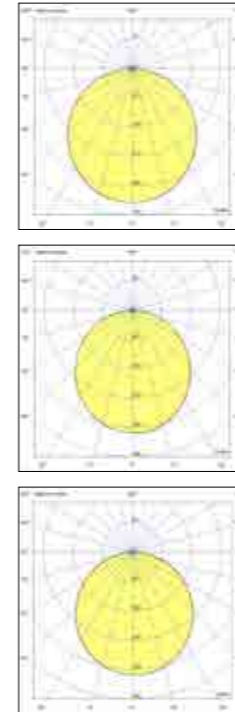

Input voltage	Led type	Amb. temp.	Driver	CRI
220-240V AC 50/60 Hz	SMD	-10° +35°C	Included	> 80

Code	Finishing	Power	Color temper.	Lm Source	Lm System
3315-69-101	Nero - Black	10W	3000K	1050	867
3315-69-102	Bianco - White	10W	3000K	1050	867
3315-61-101	Nero - Black	23W	3000K	2700	2272
3315-61-102	Bianco - White	23W	3000K	2700	2272
3315-65-101	Nero - Black	30W	3000K	3220	2399
3315-65-102	Bianco - White	30W	3000K	3220	2399

Net weight	
0,50 Kg	60x185x185 - 0,60 Kg
0,80 Kg	60x255x255 - 0,90 Kg
1,20 Kg	60x315x315 - 1,40 Kg

CE IP54 IK10

Energy Class

Years Warranty