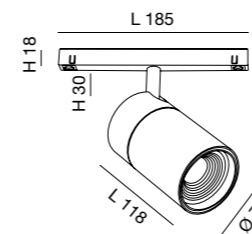

Net weight
0,50 Kg
210x210x90
0,70 Kg