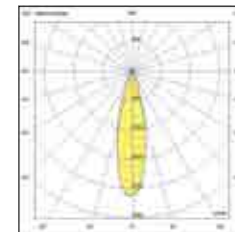

rubens 16W

6973 binario / track

Proiettore orientabile con adattatore per installazione su binario tensione di rete per sorgente LED 16W ad alta resa disponibile nelle tonalità Warm o Natural White. Ottima resa cromatica con il COB REAL COLOR CRI 97. Alimentatore elettronico integrato nelle versioni On/Off o DALI. L'apparecchio è realizzato in pressofusione di alluminio e materiale termoplastico, permette una rotazione di 350° attorno all'asse verticale e un'inclinazione di 90° rispetto al piano orizzontale. Disponibile in bianco o nero nelle ottiche 15° 28° 41°.

Adjustable floodlight with adapter for installation on a track, mains voltage for 16W LED source with high efficiency available in Warm or Natural White shades. Excellent color rendering with COB REAL COLOR CRI 97. Built-in electronic ballast in On/Off or DALI versions. The luminaire is made of die-cast aluminum and thermoplastic material, it allows a rotation of 350° around the vertical axis and an inclination of 90° with respect to the horizontal plane. Available in white or black in 15°, 28°, 41° optics.

Input voltage	Led type	Amb. temp.	Total absorbed power	Power supply	CRI TYP
220-240V AC	COB	-20° +35°C	16W	Included	97