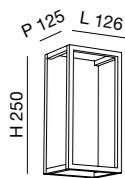

Net weight
0,90 Kg

155x145x275
1,20 Kg

CE IP54 IK05

D 2
Energy Class Years Warranty

edo

6556

Realizzata in alluminio, con il suo design minimalista e la sua forma squadrata, questa lampada LED da parete è perfetta per creare un'atmosfera accogliente e invitante in terrazze e balconi, sia di giorno che di notte.

Made of aluminum, with its minimalist design and square shape, this LED wall lamp is perfect for creating a cozy and inviting atmosphere in terraces and balconies, both day and night.