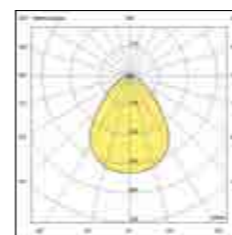

Schermo microprismato UGR<19
UGR<19 microprismatic shield