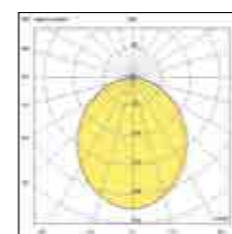

millet 23w

6968 sospensione / suspension

Profilo in alluminio estruso con taglio a misura passo cm.10, con diffusore in policarbonato opale o prismatico UGR<19. Disponibile nelle temperature 3000K o 4000K. Alimentatore integrato per alimentazioni On/Off e DALI, disponibile a richiesta il modulo in emergenza. Predisposto per essere installato a sospensione, con cavo L 2000mm, altre misure a richiesta.

Extruded aluminium profile with 10 cm pitch cut-to-size, with opal or prismatic polycarbonate diffuser UGR<19. Available in 3000K or 4000K temperatures. Integrated for On/Off and DALI power supplies, emergency module available on request. Designed to be installed suspended, with L 2000mm cable, other sizes on request.

Opal