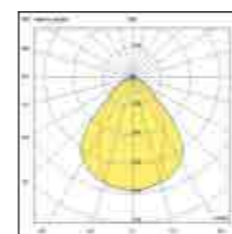

Prismatic

Input voltage	Led type	Amb. temp.	Total absorbed power	Power supply	CRI TYP
220-240V AC	SMD	-25° +45°C	23W/m	Included	85

Code	Finishing	Color temper.	Lm Source	Lm System	Diffuser	Power pack type
6968-62-101	Nero - Black	3000K	3380	2124	Opal	On/Off
6968-52-101	Bianco - White	3000K	3380	2124	Opal	On/Off
6968-22-101	Alluminio - Aluminum	3000K	3380	2124	Opal	On/Off
6968-62-121	Nero - Black	3000K	3380	2124	Opal	DALI
6968-52-121	Bianco - White	3000K	3380	2124	Opal	DALI
6968-22-121	Alluminio - Aluminum	3000K	3380	2124	Opal	DALI
6968-62-202	Nero - Black	3000K	3380	2196	Prismatic *	On/Off
6968-52-202	Bianco - White	3000K	3380	2196	Prismatic *	On/Off
6968-22-202	Alluminio - Aluminum	3000K	3380	2196	Prismatic *	On/Off
6968-62-222	Nero - Black	3000K	3380	2196	Prismatic *	DALI
6968-52-222	Bianco - White	3000K	3380	2196	Prismatic *	DALI
6968-22-222	Alluminio - Aluminum	3000K	3380	2196	Prismatic *	DALI
6968-64-101	Nero - Black	4000K	3580	2243	Opal	On/Off
6968-54-101	Bianco - White	4000K	3580	2243	Opal	On/Off
6968-24-101	Alluminio - Aluminum	4000K	3580	2243	Opal	On/Off
6968-64-121	Nero - Black	4000K	3580	2243	Opal	DALI
6968-54-121	Bianco - White	4000K	3580	2243	Opal	DALI
6968-24-121	Alluminio - Aluminum	4000K	3580	2243	Opal	DALI
6968-64-202	Nero - Black	4000K	3580	2346	Prismatic *	On/Off
6968-54-202	Bianco - White	4000K	3580	2346	Prismatic *	On/Off
6968-24-202	Alluminio - Aluminum	4000K	3580	2346	Prismatic *	On/Off
6968-64-222	Nero - Black	4000K	3580	2346	Prismatic *	DALI
6968-54-222	Bianco - White	4000K	3580	2346	Prismatic *	DALI
6968-24-222	Alluminio - Aluminum	4000K	3580	2346	Prismatic *	DALI

Net weight
2,20 Kg/m

CE IP40 IK08 UGR <19*

Energy Class 3000K Energy Class 4000K 5 Years Warranty