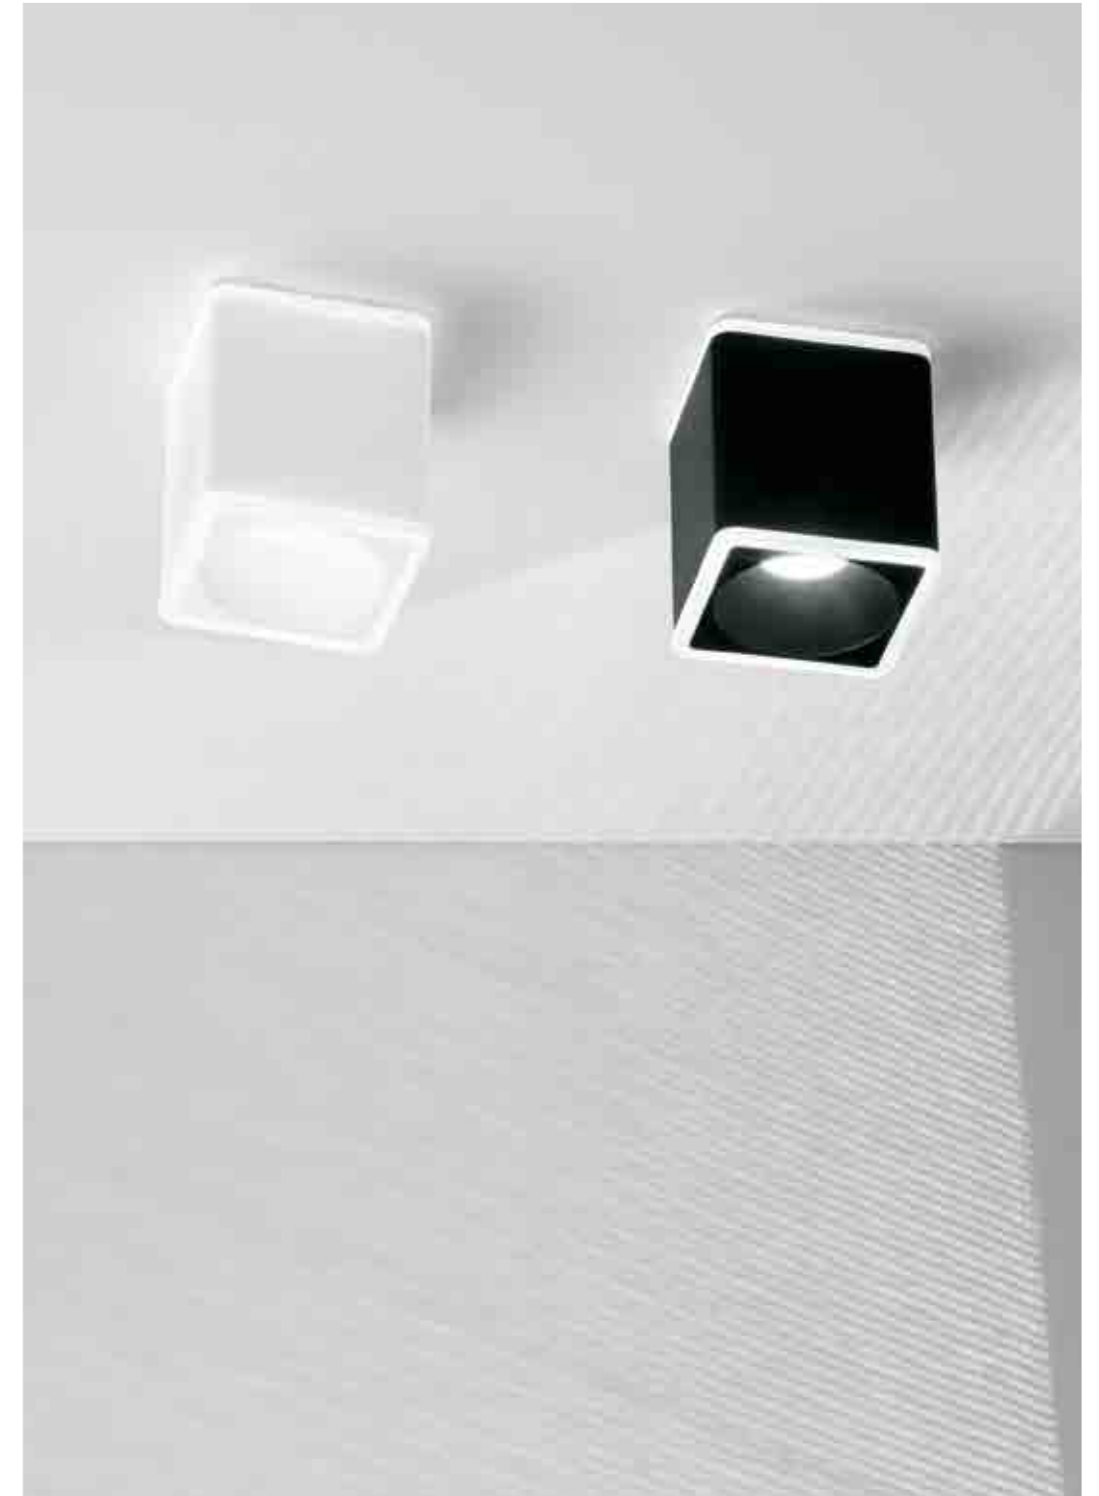

Input voltage	Led type	Amb. temp.	Power	Power supply	CRI
220-240V AC	COB	+5° +35°C	13W	Included	> 80

Code	Finishing	Color temper.	Lm Source	Lm System	Power pack type
6582-02-754	Bianco - White	3000K	848 + 486	825	On/Off
6582-02-764	Nero - Black	3000K	848 + 486	825	On/Off

Net weight
0,50 Kg
100x100x136
0,54 Kg

CE IP40 IK07

Energy Class
 2 Years Warranty