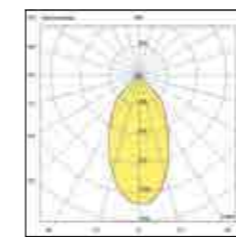

egeo 105 / 160

6915/6916 proiettore / floodlight

Proiettore ad alta efficienza per l'illuminazione funzionale ed architettonica. Indicato in particolare per aree esterne. Dispone di un'ampia gamma di ottiche per soddisfare tutte le esigenze progettuali. **Struttura in pressofusione di alluminio esente rame EN AB 44100. Verniciatura poliesteri QUALICOAT (Class 1) resistente alla corrosione in nebbia salina per 28gg secondo la norma IEC60092-306. Colore grigio RAL 7040, staffa INOX.**

High efficiency floodlight for functional and architectural lighting. Suitable especially for outdoor areas. It has a wide range of optics to meet all design needs. **Device made of die-cast aluminum copper free EN AB 44100. Polyester painting QUALICOAT (Class 1), corrosion resistant to salt spray for 28 days, conforms to Standard IEC60092-306. Available in grey color RAL 7040, INOX brackets.**

flood light

90°

Input voltage	Led type	Amb. temp.	Power supply	CRI
220-240V AC	POWER LED	-20° +50°C	Included	> 80

Code	Finishing	Color temper.	Lm Source	Lm System	Optics	Power pack type	Power
6915-04-024	Grigio - Grey	4000K	12650	10315	Asymmetric	On/Off	105W
6915-04-324	Grigio - Grey	4000K	12650	11400	26°	On/Off	105W
6915-04-724	Grigio - Grey	4000K	12650	12075	90°	On/Off	105W
6915-04-624	Grigio - Grey	4000K	12650	11400	54°	On/Off	105W
6916-04-024	Grigio - Grey	4000K	18200	13860	Asymmetric	On/Off	160W
6916-04-324	Grigio - Grey	4000K	18200	16150	26°	On/Off	160W
6916-04-724	Grigio - Grey	4000K	18200	16220	90°	On/Off	160W
6916-04-624	Grigio - Grey	4000K	18200	16170	54°	On/Off	160W

Net weight 6,90 Kg
420x170x420 7,30 Kg

CE IP65 IK07

Energy Class E 5 Years Warranty