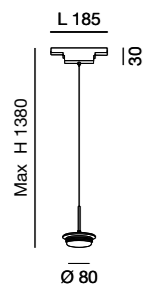

modular suspension 14W

6525

modular suspension 14W 6525

Questo apparecchio a sospensione LED è stato progettato per l'utilizzo in tutti i profili del sistema ERMES. A questo illuminatore si può abbinare una serie di diffusori in metallo di diverse forme e colori oppure paralumi in vetro borosilicato di diverse dimensioni e finiture. In sintesi, questo apparecchio abbinato alla vasta gamma di diffusori rappresenta una soluzione versatile e di alta qualità per l'illuminazione, adatta a diversi ambienti.

Suspension LED light which has been designed for use in all ERMES system profiles. This illuminator can be combined with a series of metal diffusers of different shapes and colors or a series of borosilicate glass diffusers of different sizes and finishing. In summary, this luminaire combined with the wide range of diffusers represents a versatile and high quality lighting solution, suitable for different environments.

L'illuminatore è provvisto di un circuito integrato a LED da 8W protetto da un disco di metacrilato. Sotto questo disco è presente una levetta che permette all'utente di selezionare la temperatura colore della luce desiderata (2700K-3000K-4000K) creando configurazioni di illuminazione altamente personalizzate.

The illuminator is equipped with an 8W LED integrated circuit protected by a methacrylate disc. Underneath this disc is a toggle that allows the user to select the desired light color temperature (2700K-3000K-4000K) creating highly customized lighting configurations.

48V profiles

Per accorciare, inserisci il cavo nell'apposita scatola. To shorten, insert the cable into the cable box.

ADJUSTABLE CABLE HEIGHT
MIN 550mm
MAX 1350mm

Input voltage	Amb. temp.	Driver	CRI	Power
48V DC	-20° +35°C	Included	> 80	14W