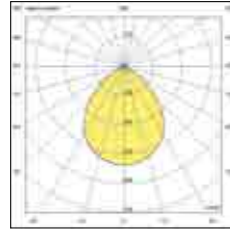

Incasso quadrato di piccole dimensioni ad emissione simmetrica diffusa. Corpo in pressofusione di alluminio in versione con cornice e trimeless, LED ad alta resa cromatica CRI >90. Ideale per l'illuminazione residenziale, aree di attesa e di transito. Disponibile nelle finiture Bianco e Nero. Fornito di serie con alimentatore TRIAC (DALI e kit Emergenza a richiesta).

Small square recessed downlight with symmetrical diffused emission. Die-cast aluminum body in version with frame and trimeless, high color rendering LED CRI > 90. Ideal for residential lighting, waiting and transit areas. Available in Black and White finishes. Supplied as standard with TRIAC power supply (DALI and Emergency kit on demand).