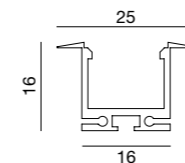

Net weight
0,38 Kg/m