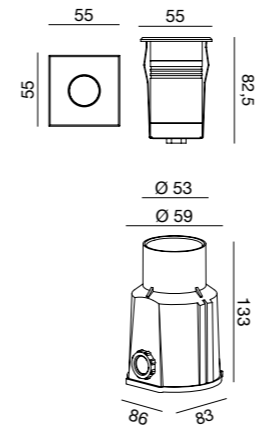

naire 2

6904

Faretto incasso a terra carrabile. Ottimo per creare percorsi luminosi in cui la luce, oltre a favorire l'orientamento crea un suggestivo percorso. Resistente ad un carico statico fino a 1700 kg. Applicazione con controcassa, fornita. Struttura in alluminio. Parte frontale superiore in acciaio inox AISI 316. Diffusore in vetro trasparente temperato.

Recessed drive-over ground spotlight. Excellent for creating luminous paths. The light, in addition to aiding orientation, creates an evocative path. Resistant to a static load of up to 1700 kg. Application with outer casing supplied. Aluminum structure. Upper front part in AISI 316 stainless steel. Transparent tempered glass diffuser.

Ø 85 mm

Input voltage	Led type	Amb. temp.	Driver	CRI TYP
220-240V AC 50/60 Hz	SMD	-20° +35°C	Included	82

Code	Finishing	Power	Color temper.	Lm Source	Lm System
6904-02-314	Acciaio inox - Stainless steel	3W	3000K	175	152

Net weight
0,40 Kg
95x150x95
0,50 Kg

CE IP67 IK08

1700 Kg
 Energy Class
 3 Years Warranty