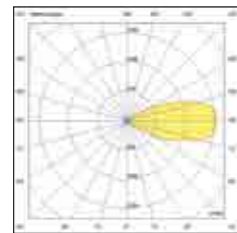

grant 48W

6835 proiettore / projector

Proiettore per interni ad alta efficienza, particolarmente adatto sia per aree funzionali che per l'illuminazione architettonica. Dispone di un'ampia gamma di ottiche ed è disponibile in due temperature di colore 3000K e 4000K, per soddisfare tutte le esigenze progettuali. Struttura in metallo. Apparecchio a 48V DC con possibilità di alimentazione remota.

Indoor projector with high efficiency, particularly suitable for illuminating functional areas and architectural lighting. It has a wide range of optics and is available in two color temperatures, 3000K and 4000K, to meet all design requirements. Metal frame. 48V DC appliance with the option of remote power.

45°

Input voltage	Led type	Amb. temp.	Total absorbed power	Power supply
48V DC	POWER LED	-20° +50°C	48W	Excluded

Code	Color temper.	Lm Source	Lm System	Optics	CRI TYP
6835-12-024	3000K	5700	3582	Asimmetrica / Asymmetric	80
6835-12-324	3000K	5700	3269	21°	80
6835-12-524	3000K	5700	3111	45°	80
6835-12-624	3000K	5700	3018	65°	80
6835-12-824	3000K	5700	2800	120°	80
6835-14-024	4000K	6100	4137	Asimmetrica / Asymmetric	70
6835-14-324	4000K	6100	3775	21°	70
6835-14-524	4000K	6100	3594	45°	70
6835-14-624	4000K	6100	3486	65°	70
6835-14-824	4000K	6100	3234	120°	70

Alimentatori / Power supply - page 292

Net weight
2,00 Kg
310x175x135
2,30 Kg

grant 96W

6835 proiettore / projector

Proiettore per interni ad alta efficienza, particolarmente adatto sia per aree funzionali che per l'illuminazione architettonica. Dispone di un'ampia gamma di ottiche ed è disponibile in due temperature di colore 3000K e 4000K, per soddisfare tutte le esigenze progettuali. Struttura in metallo. Apparecchio a 48V DC con possibilità di alimentazione remota.