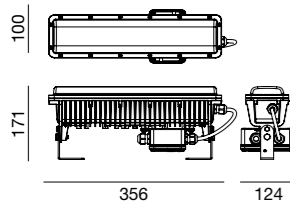

Input voltage	Led type	Amb. temp.	Total absorbed power	Power supply
24V DC	SMD	-25° +50°C	32W	Excluded

Code	Finishing	Color temper.	Lm Source R + G + B	Lm System R + G + B	Optics
6876-06-424	Grigio - Grey	RGB	906	690	Elliptical
6876-06-524	Grigio - Grey	RGB	906	770	40°

Net weight
2,10 Kg
485x190x125
2,80 Kg

CE IP66 IK08

5
Years
Warranty