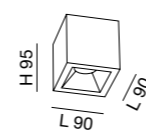

Net weight
0,39 Kg

100x100x105
0,44 Kg

CE IP20 IK08 Attenzione: lampadina non fornita
Warning: bulb not supplied

2
Years
Warranty