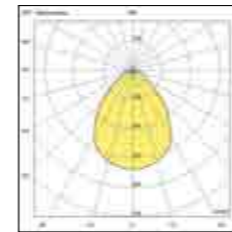

Diffusore prismato in PC
Prismatic PC diffuser