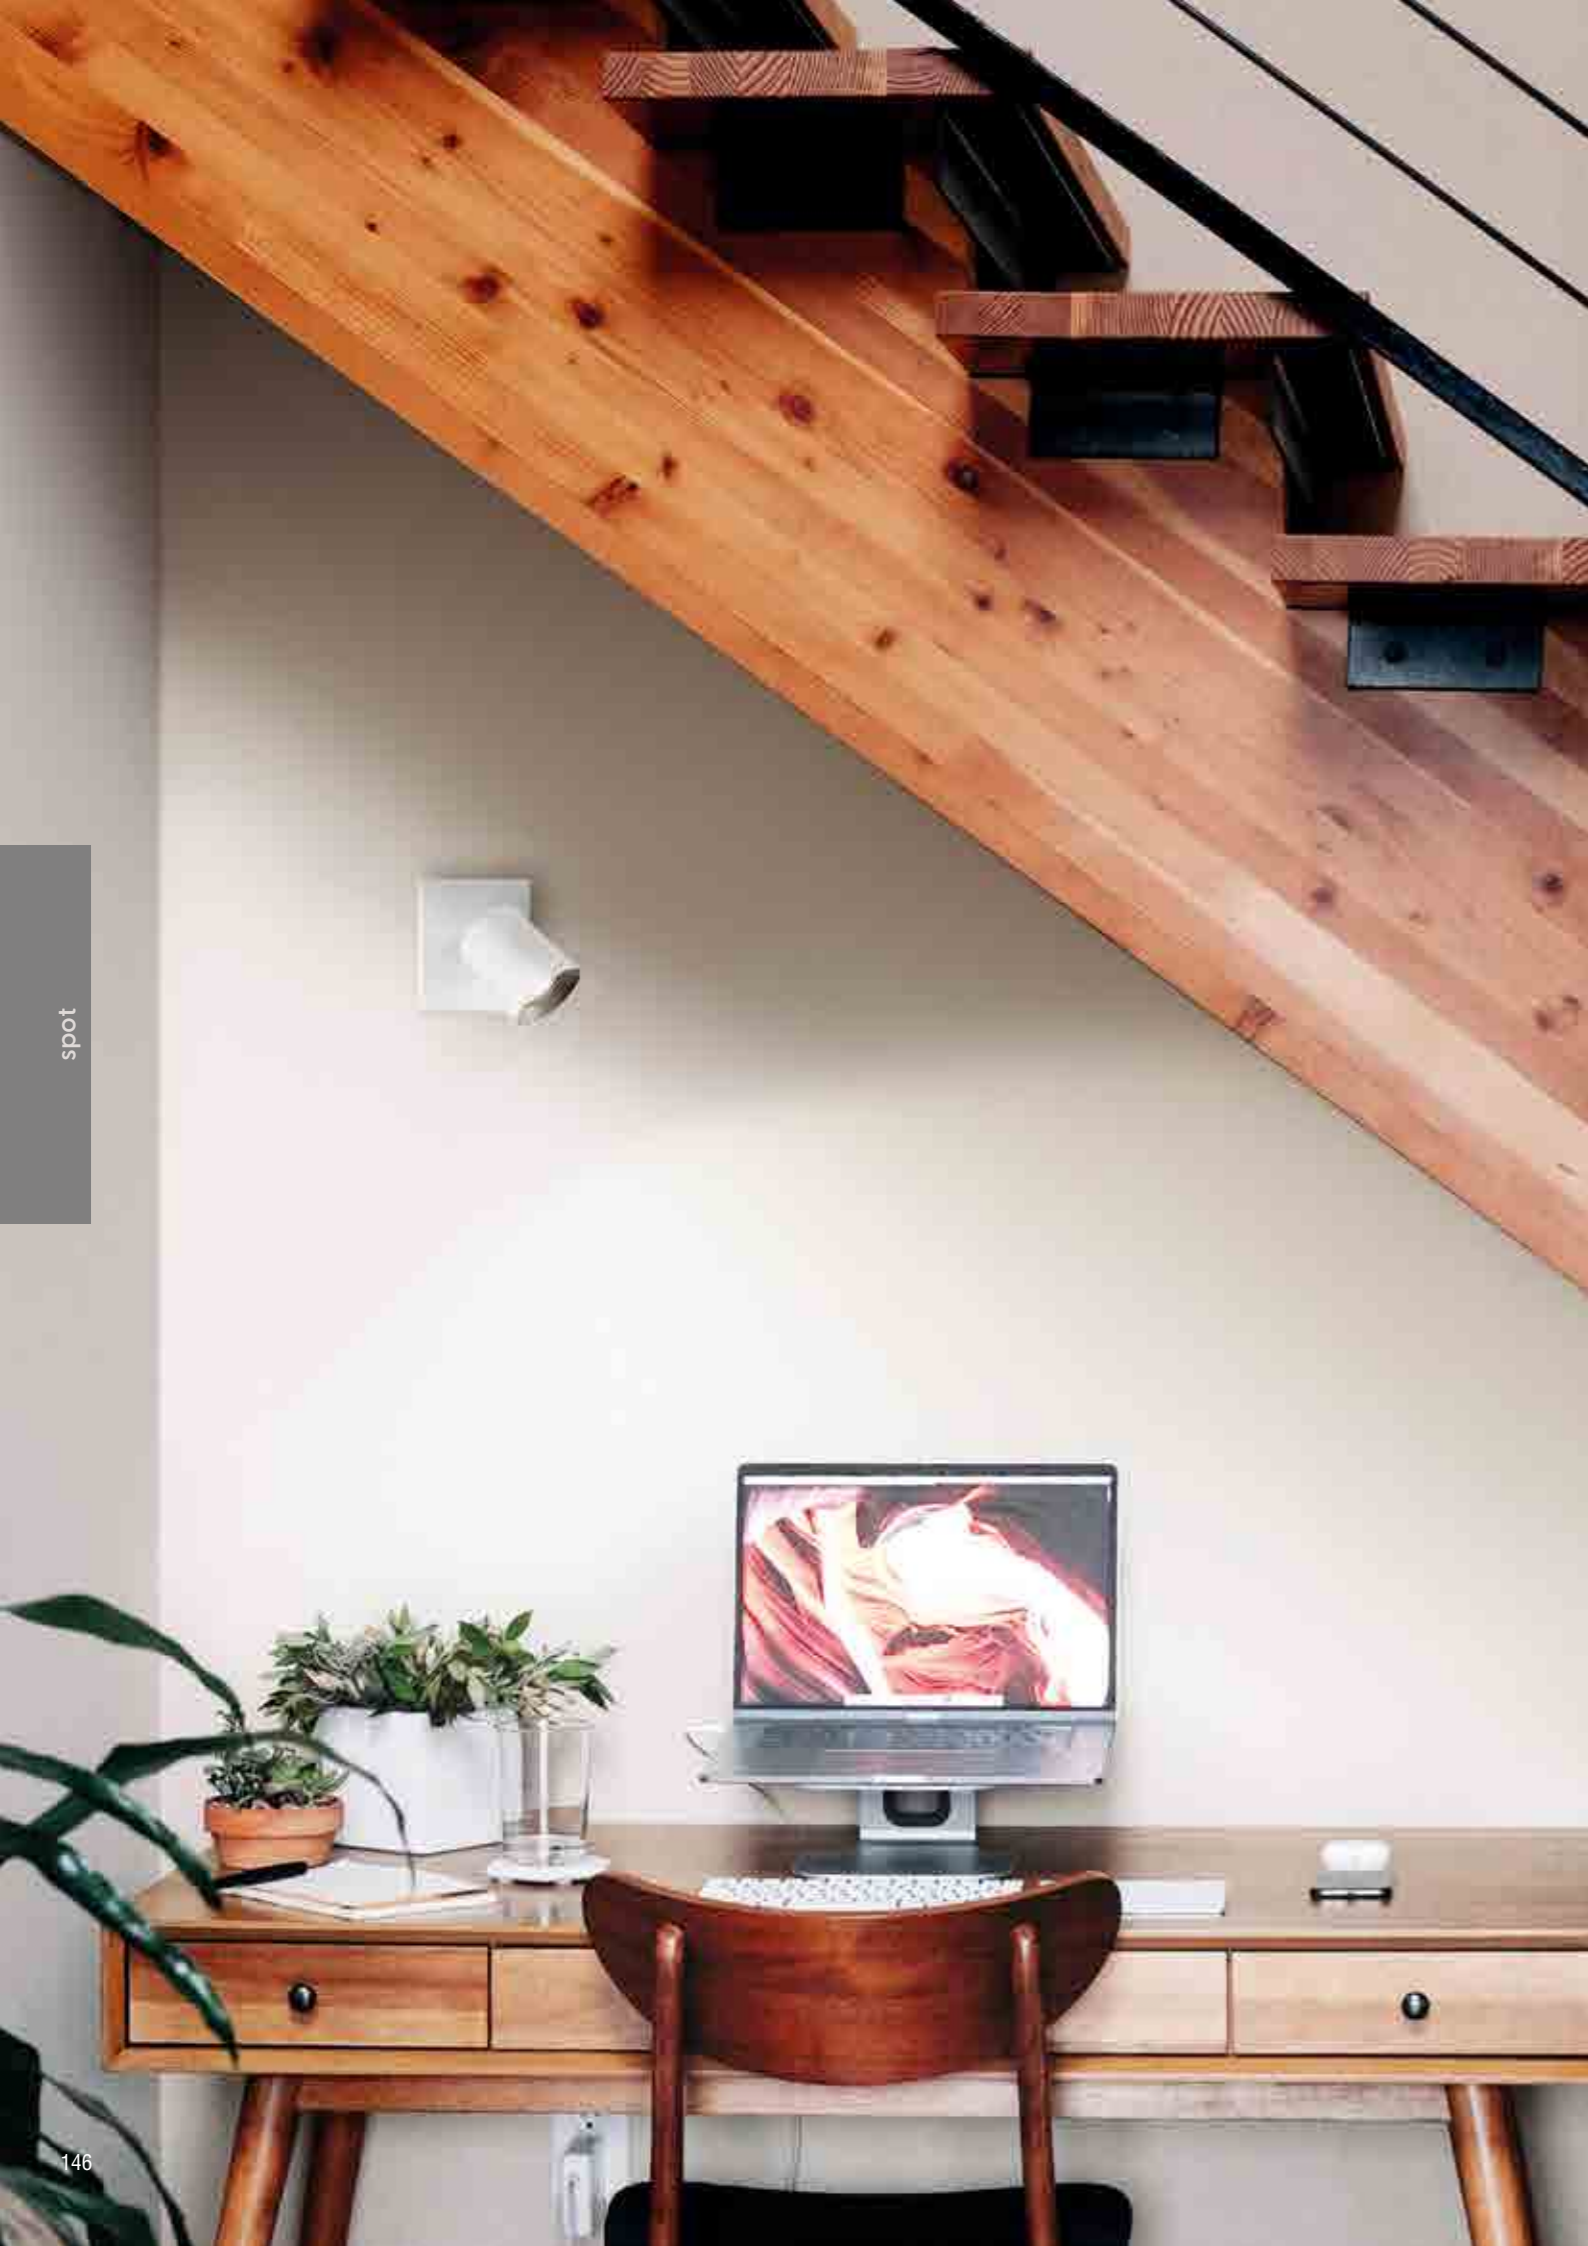

spot

Per il codice 3451-81-101
nella confezione sono
compresi sia l'anello
oro che l'anello nero.
For code 3451-81-101
the package includes
both the gold and the
black ring.

Input voltage	Lamp	Amb. temp.	Power
Max 250V AC	GU10	+5° +35°C	Max 35W

Code	Finishing
3451-81-101	Nero - Black
3451-81-102	Bianco - White
3451-81-212	Alluminio - Aluminum

Net weight
0,25 Kg

Gross weight
130x120x100
0,33 Kg

CE **IP20 IK08** **Attenzione: lampadina non fornita**
Warning: bulb not supplied

3
Years
Warranty