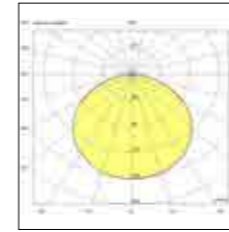

Input voltage	Led type	Amb. temp.	Driver	CRI
100-240V AC 50/60 Hz	SMD	-5° +45°C	Included	> 80

Code	Finishing	Power	Color temper.	Lm Source	Lm System
6547-61-294	Grigio scuro - Dark grey	12W	3000K	1620	950

Net weight
1,20 Kg

235x80x235
1,31 Kg

CE IP65 IK08

Energy Class

3 Years Warranty