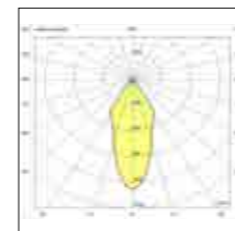

boris

6550

Faretto da esterno LED con picchetto progettato per illuminare giardini e spazi esterni. Struttura in alluminio. Il posizionamento in giardini o vasi su terrazze è molto semplice. Alimentatore integrato 220-240 V AC. Lunghezza cavo mm 350.

Outdoor LED spotlight with spike designed to illuminate gardens and outdoor spaces. Aluminium structure. The placement in gardens or pots on terraces is very simple. Built-in power supply 220-240 V AC. Cable length mm 350.

Input voltage	Led type	Amb. temp.	Driver	CRI
100-240V AC 50/60 Hz	COB	-20° +45°C	Included	> 80

Code	Finishing	Power	Color temper.	Lm Source	Lm System
6550-71-294	Grigio scuro - Dark grey	8W	3000K	700	640