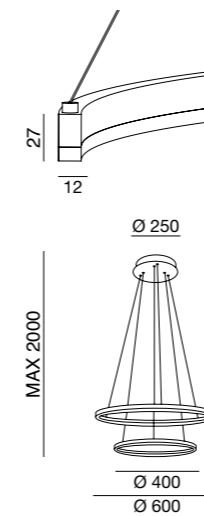

Circular suspension with double ring with opal diffuser. Thanks to the double ring, one 600 mm and the other 400 mm both with direct light, this suspension guarantees a good level of illuminance. Only available in 3000K version, white or black finish. It has a source emission of about 5320lm. Design and size make Leo an elegant decorative and furnishing element, its performance makes it very versatile. Leo adapts to all environments, even large ones. Perfect for reception (reception, cash desks, hall) and suitable for general lighting of shops, bars, restaurants and meeting rooms, also suitable for the home environment.