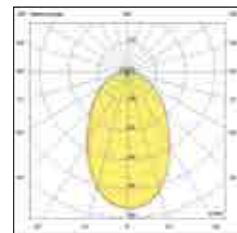

Circular aluminum ring suspension with 1000 mm diameter opal diffuser, available in black and white finishing. In the 3000K version, it guarantees a light emission at the source of 6300 lm and in the 4000K version, 6700lm. Design and size make Leo an elegant decorative and furnishing element, its performance makes it very versatile. Leo adapts to all environments, even large ones. Perfect for reception (reception, cash desks, hall) and suitable for general lighting in shops, bars, restaurants and meeting rooms, also suitable for your home environment.