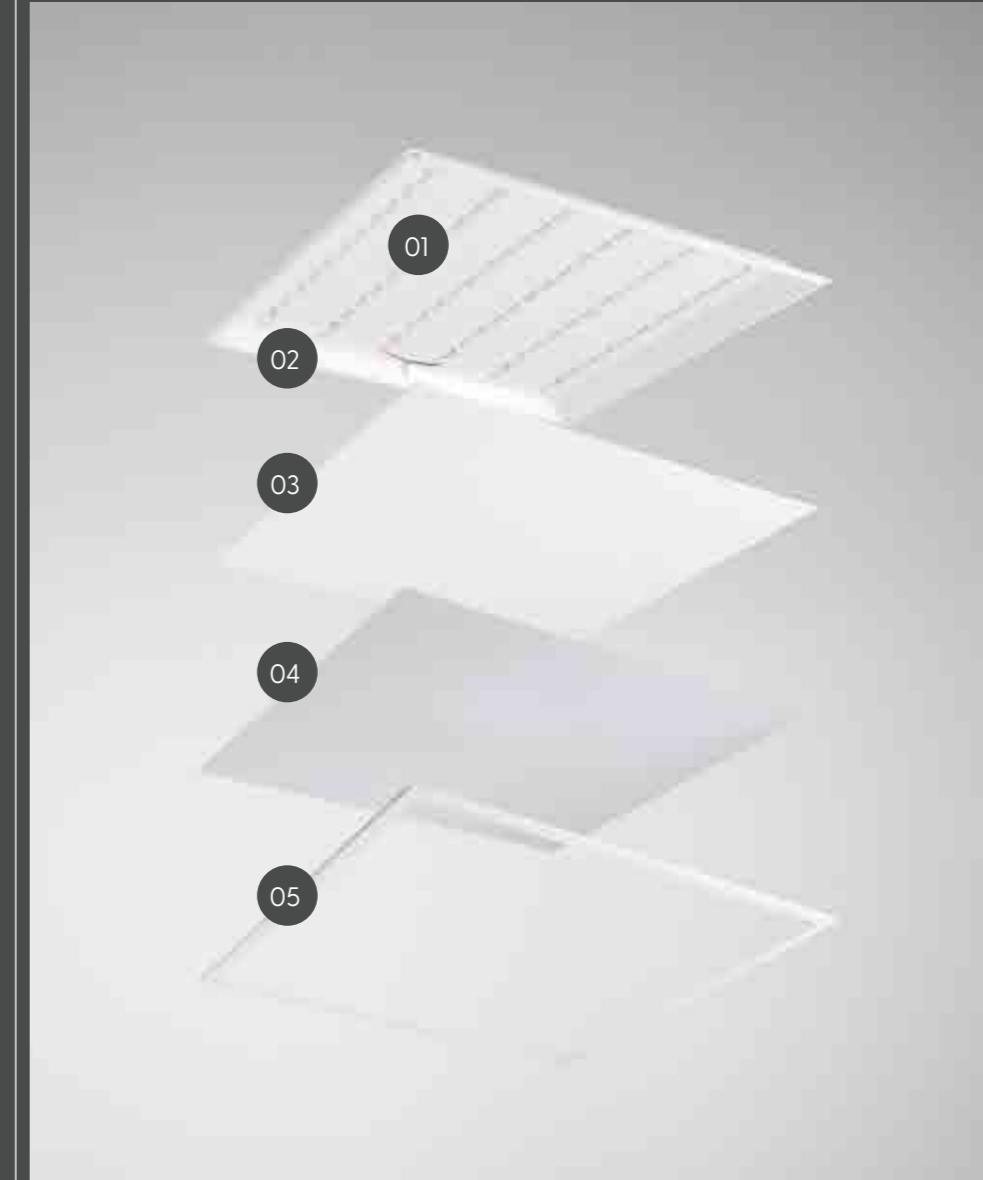

6520 incasso / recessed