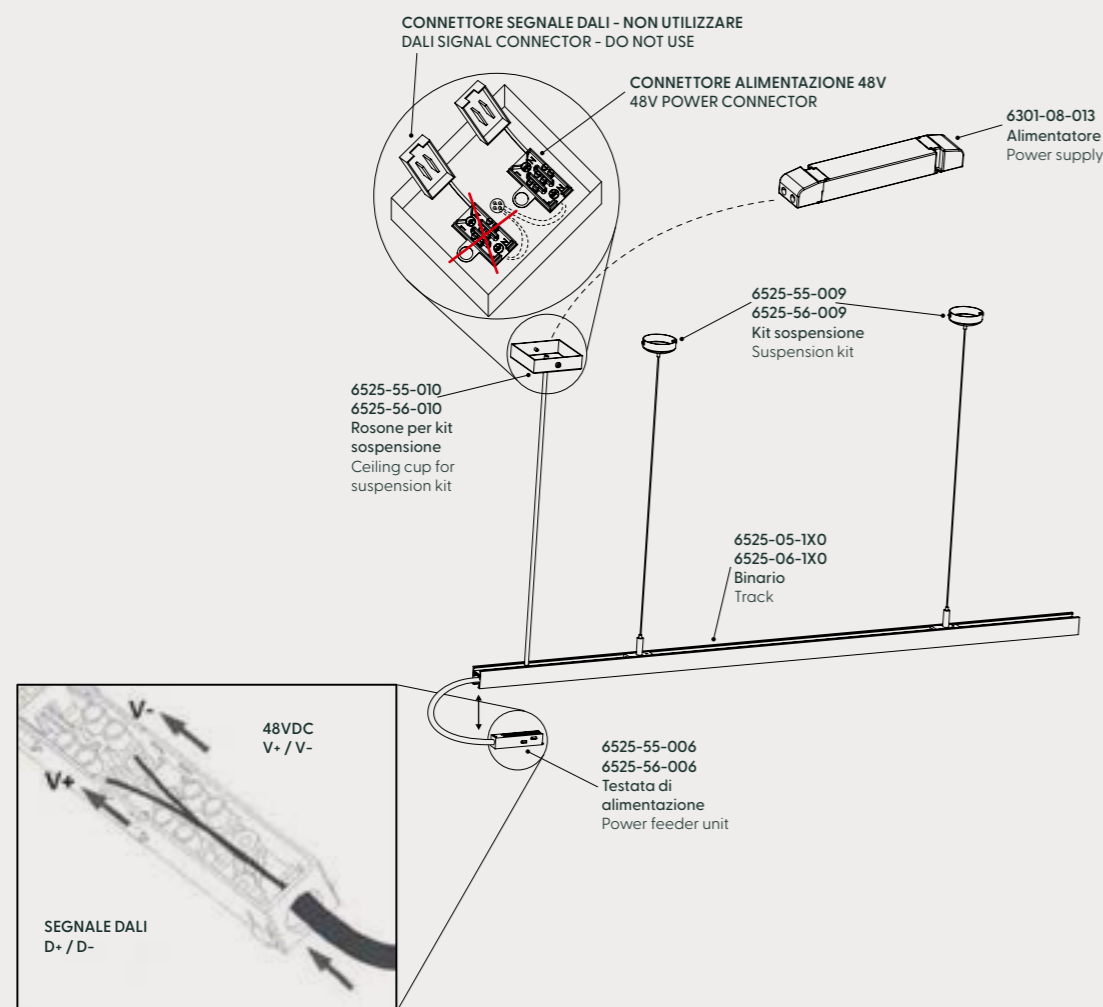

COLLEGAMENTO ELETTRICO IN MODALITÀ DIMMERABILE PUSH

Collegare i cavi in uscita dal rosone con la testata di alimentazione rispettando i relativi colori:

Marrone = +48VDC (V+);
Blu = 0 VDC (V-);
Bianco - Rosso - Giallo/Verde = Non utilizzare

Collegare il connettore di alimentazione presente nel rosone all'uscita a 48V dell'alimentatore PUSH remotato

Collegare elettricamente alla rete elettrica l'alimentatore a 48V in modalità PUSH come da schema elettrico sotto riportato:

NOTA TECNICA: L'alimentatore a 48V di potenza pari a 75W è utilizzabile solo con le luci sospensione cilindriche e modulari di pag. 51-54-62, e dovrà essere posizionato esternamente ai binari in un vano dedicato.

ELECTRICAL CONNECTION IN PUSH DIMMABLE MODE

Connect the cables coming out from the ceiling cup with the power supply head respecting the relative colours:

Brown = +48VDC (V+);
Blue = 0 VDC (V-);
White - Red - Yellow/Green = Not to be used

Connect the power connector present in the ceiling cup to the 48V output of the remote PUSH power supply.

Connect the 48V power supply electrically to the mains in PUSH mode as per the wiring diagram below

TECHNICAL NOTE: The 48V power supply of 75W can only be used with the cylindrical and modular suspension lights on page 51-54-62, and must be positioned outside the tracks in a dedicated compartment