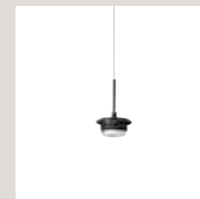

Ermes 48V modular suspension 8W

P. 54