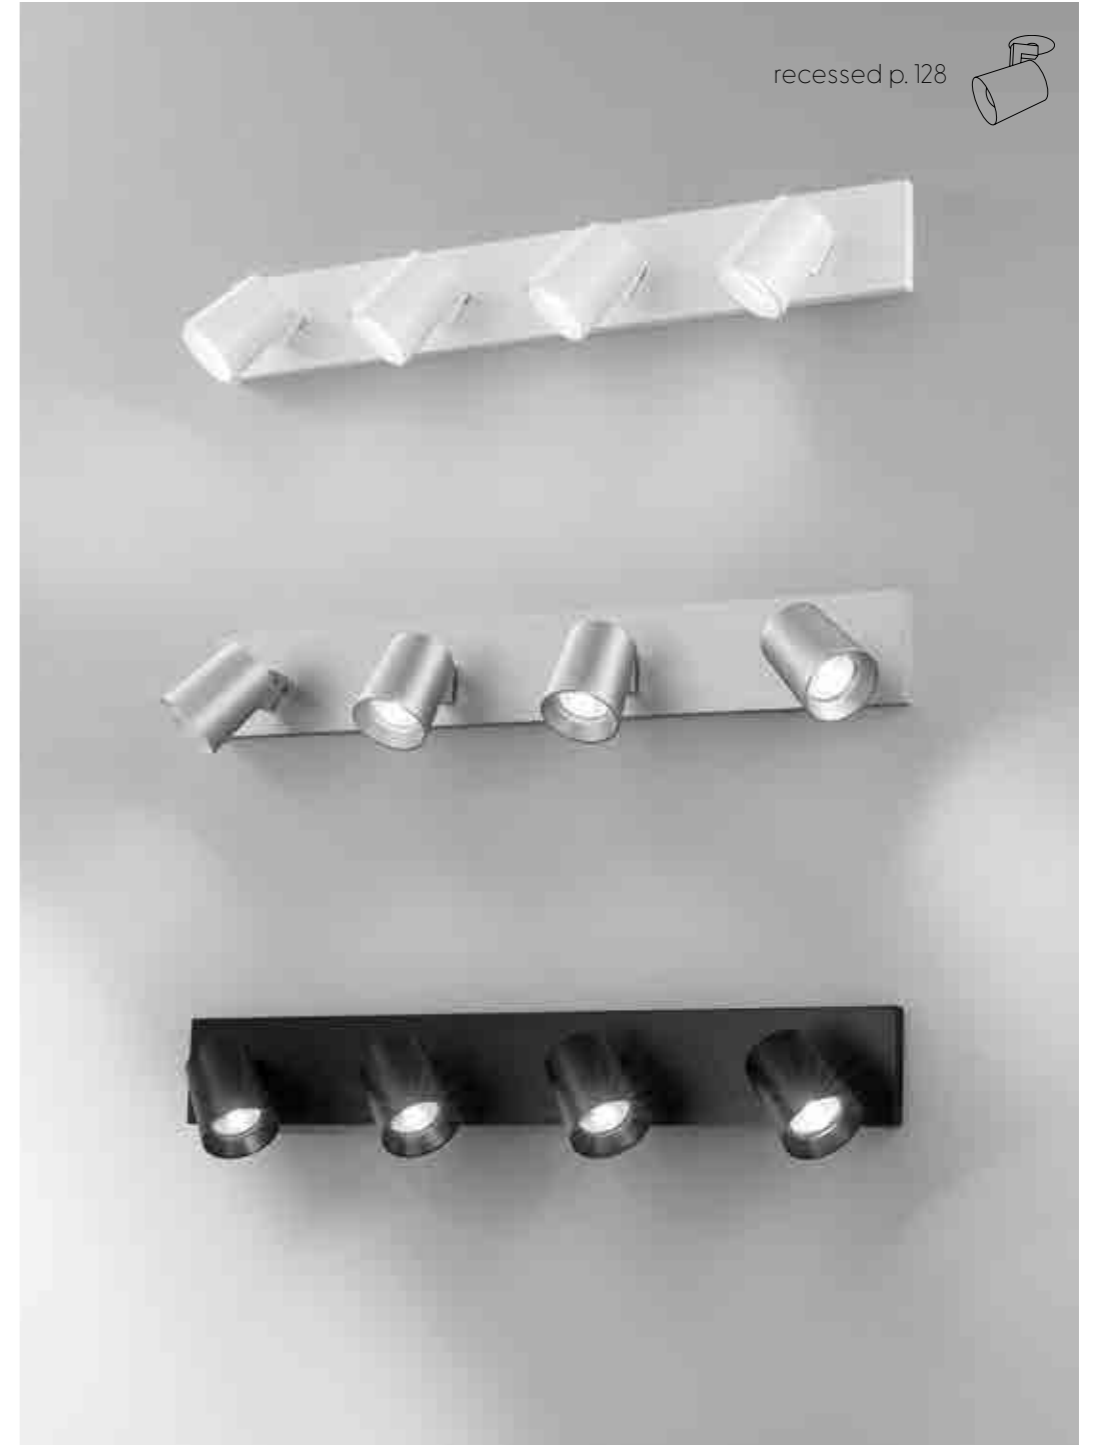

Input voltage	Lamp	Amb. temp.	Power
Max 250V AC	GU10	+5° +35°C	Max 4x35W

Code	Finishing
3451-80-101	Nero - Black
3451-80-102	Bianco - White
3451-80-212	Alluminio - Aluminum

Net weight
1,20 Kg
655x90x120
1,40 Kg

CE IP20 IK08 Attenzione: lampadina non fornita
Warning: bulb not supplied

3
Years
Warranty