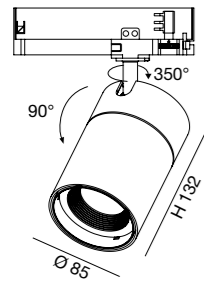

45°

Input voltage	Led type	Amb. temp.	Total absorbed power	Power supply	CRI TYP
220-240V AC	COB	-20° +35°C	36W	Included	97

Code	Finishing	Color temper.	Lm Source	Lm System	Optics	Power pack type
6975-92-254	Bianco - White	3000K	3800	2831	21°	On/Off
6975-92-264	Nero - Black	3000K	3800	2831	21°	On/Off
6975-92-354	Bianco - White	3000K	3800	2758	36°	On/Off
6975-92-364	Nero - Black	3000K	3800	2758	36°	On/Off
6975-92-554	Bianco - White	3000K	3800	2738	45°	On/Off
6975-92-564	Nero - Black	3000K	3800	2738	45°	On/Off
6975-92-256	Bianco - White	3000K	3800	2831	21°	DALI
6975-92-266	Nero - Black	3000K	3800	2831	21°	DALI
6975-92-356	Bianco - White	3000K	3800	2758	36°	DALI
6975-92-366	Nero - Black	3000K	3800	2758	36°	DALI
6975-92-556	Bianco - White	3000K	3800	2738	45°	DALI
6975-92-566	Nero - Black	3000K	3800	2738	45°	DALI
6975-94-254	Bianco - White	4000K	4000	3178	21°	On/Off
6975-94-264	Nero - Black	4000K	4000	3178	21°	On/Off
6973-94-354	Bianco - White	4000K	4000	3097	36°	On/Off
6975-94-364	Nero - Black	4000K	4000	3097	36°	On/Off
6975-94-554	Bianco - White	4000K	4000	3074	45°	On/Off
6975-94-564	Nero - Black	4000K	4000	3074	45°	On/Off
6975-94-256	Bianco - White	4000K	4000	3178	21°	DALI
6975-94-266	Nero - Black	4000K	4000	3178	21°	DALI
6975-94-356	Bianco - White	4000K	4000	3097	36°	DALI
6975-94-366	Nero - Black	4000K	4000	3097	36°	DALI
6975-94-556	Bianco - White	4000K	4000	3074	45°	DALI
6975-94-566	Nero - Black	4000K	4000	3074	45°	DALI

food and retail