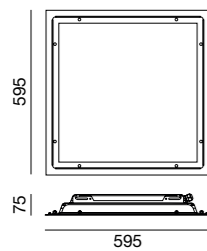

skilos IP65 600x600

6524 incasso appoggio / recessed backing

Skilos incasso da appoggio è un apparecchio di illuminazione con una struttura modulare 600x600 mm. Dotato di un sistema ottico che permette un ottimo comfort visivo, lo schermo microprismato garantisce un fattore UGR<19. Equipaggiato con LED ad altissima efficienza di ultima generazione, luce naturale 4000K, CRI 90. Il grado di protezione IP65 è garantito sia dal lato a vista che dalla parte incassata. Particolarmente indicato per locali operativi, asettici, chimici, alimentari. **Possibilità di avere dimensioni custom.**

Skilos recessed backing is a lighting fixture with a 600x600 mm modular structure. Provided with an optical system which allows excellent visual comfort, the microprismatic screen guarantees a UGR<19 factor. Equipped with the latest generation of very high efficiency LEDs, 4000K natural light, CRI 90. The IP65 degree of protection is guaranteed both on the visible side and on the recessed side. Particularly suitable for operating, aseptic, chemical and food premises. **Possibility to have custom-made dimensions.**

Input voltage	Led type	Amb. temp.	Power supply	CRI	UGR
220-240V AC/DC	SMD	-20° +45°C	Included	> 90	< 19

Code	Finishing	Power	Color temper.	Lm Source	Lm System	Diffuser	Power pack type
6524-04-705	Bianco - White	25W	4000K	4222	3231	Prismatic	DALI - Push - On/Off
6524-04-715	Bianco - White	35W	4000K	5861	4485	Prismatic	DALI - Push - On/Off

Net weight
5,90 Kg
640x640x80
6,60 Kg

skilos IP65 600x600

6524 incasso clip-in / recessed clip-in