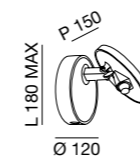

ceiling / wall lamp

Regolazione luce con pulsante.
Push dimmer.

Luce diffusa.
Diffused light.

Luce spot.
Spot light.

Net weight
0,60 Kg
120x160x170
0,70 Kg

Input voltage	Led type	Amb. temp.	Power	Power supply	CRI
220-240V AC	SMD	+5° +35°C	8W + 4W	Included	> 80