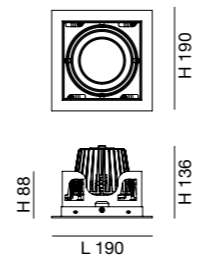

165x165 mm

330x165 mm

Code	Finishing	Light
6660-50-061	Bianco - White	1 luce - 1 light
6660-50-031	Nero - Black	1 luce - 1 light
6660-50-062	Bianco - White	2 luci - 2 lights
6660-50-032	Nero - Black	2 luci - 2 lights