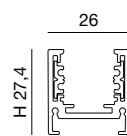

ACCESSORIES

ACCESSORIES	Code	Finishing	Dimensions mm	Description
	6525-05-100	Bianco - White	65 x 65 x 27,4	Giunto a L meccanico L joint
	6525-06-100	Nero - Black		
	6525-05-101	Bianco - White	80 x 65 x 27,4	Giunto a T meccanico T joint
	6525-06-101	Nero - Black		
	6525-50-001	Nero - Black	L 80 x 23 x H 6	Giunto meccanico Mechanical feed
	6525-55-001	Bianco - White	26 x 27,4	Kit tappi di chiusura End cap kit
	6525-56-001	Nero - Black		
	6525-55-005	Bianco - White	25 x 1500	Cover Cover
	6525-56-005	Nero - Black		
	6525-55-006	Bianco - White	L 81 x H 18	Testata di alimentazione Power feeder unit
	6525-56-006	Nero - Black		
	6525-55-007	Bianco - White	L 83 x H 18	Giunto elettrico lineare Linear joint feed
	6525-56-007	Nero - Black		
	6525-55-008	Bianco - White	130 x 130 x H 18	Giunto elettrico flessibile Flexible joint feed
	6525-56-008	Nero - Black		
	6525-55-009	Bianco - White	Ø 50 x 20 Cavo acciaio L 2 m Steel wire L 2 m	Kit sospensione Suspension kit
	6525-56-009	Nero - Black		
	6525-55-010	Bianco - White	80 x 80 x 22 Cavo L 3 m Cable L 3 m	Rosone per kit sospensione Ceiling cup for suspension kit
	6525-56-010	Nero - Black		
	6525-55-013	Bianco - White	230 x 130 x 18	Giunto elettrico a T T electrical joint
	6525-56-013	Nero - Black		

Alimentatori / Power Supply - page 48-49

Net weight
0,70 Kg/m

CE IP20 IK06

3
Years
Warranty