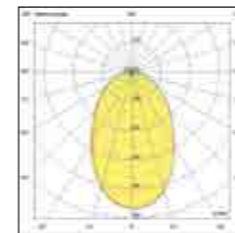

leo 36W

6993 sospensione / suspension

Sospensione circolare ad anello in alluminio con diffusore opale diametro 600 mm, disponibile nella finitura bianca e nera. Disponibile solo nella versione a 3000K, finitura bianca o nera. Ha una emissione alla sorgente di circa 3780lm. Disegno e dimensioni fanno di Leo un elegante elemento decorativo e di arredo, le sue prestazioni lo rendono molto versatile. Leo si adatta a tutti gli ambienti, anche di grandi dimensioni. Perfetto per l'accoglienza (reception, casse, hall) e adatto all'illuminazione generale di negozi, bar, ristoranti e sale riunioni, adatto anche per il tuo ambiente domestico.

Circular aluminium ring suspension with opal diffuser diameter 600 mm, available in black and white finishing. Available only in the 3000K version, white or black finishing. It has source emission of about 3780lm. Design and size make Leo an elegant decorative and furnishing element, its performance makes it very versatile. Leo adapts to all environments, even large ones. Perfect for reception (reception, cash desks, hall) and suitable for general lighting in shops, bars, restaurants and meeting rooms, also suitable for your home environment.