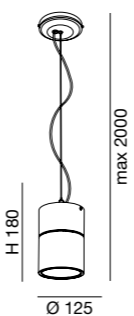

Input voltage	Led type	Amb. temp.	Total absorbed power	Power supply	CRI TYP
220-240V AC	COB	-20° +35°C	40W	Included	97

Code	Finishing	Color temper.	Lm Source	Lm System	Optics	Power pack type
6975-42-354	Bianco - White	3000K	4200	3082	20°	On/Off
6975-42-364	Nero - Black	3000K	4200	3082	20°	On/Off
6975-42-554	Bianco - White	3000K	4200	2650	45°	On/Off
6975-42-564	Nero - Black	3000K	4200	2650	45°	On/Off
6975-44-354	Bianco - White	4000K	4400	3260	20°	On/Off
6975-44-364	Nero - Black	4000K	4400	3260	20°	On/Off
6975-44-554	Bianco - White	4000K	4400	2800	45°	On/Off
6975-44-564	Nero - Black	4000K	4400	2800	45°	On/Off

Net weight 1,80 Kg/m
140x270x140 2,00 Kg