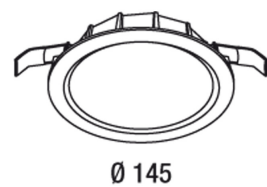

Vieste 15W

Ceiling recessed LED. Suitable for indoor lighting, offices, reception and open space areas. Aluminum frame, color white.

Code	6832-14-956
Type	Recessed lamp
Designer	S.T. Fabas Luce
Eancode	8019282103998
Customs tariff	94054239
Color	White
Material	Metal and polycarbonate frame
IP	IP40
IK	04
Insulation Class	
Hole dimension	 130
Operating ambient temperature	-20+35°C
Years of warranty	5
Item Dimensions	45mm Ø145mm - 0,30kg
Packaging Dimensions	220x150x60mm - 0.5kg
Light Source 1	
Light source	LED Built-in
LED Characteristics	SMD
Number of LEDs	36
Light Source Lumen	1640 lm
Item Lumen	1094 lm
Color Temperature	Natural white 4000 K
Optics	Opal
Typical CRI	>80
Minimum CRI	>80
Luminous Flux Maintenance	>54.000h L70 B50
Energy Efficiency Class	
Electrical specifications 1	
Input Voltage	220 - 240V AC 50/60 Hz
Total Absorbed Power	15W
Driver	Included
Power Factor	>0,9
Control System	0-10V / PUSH

45

Ø 145