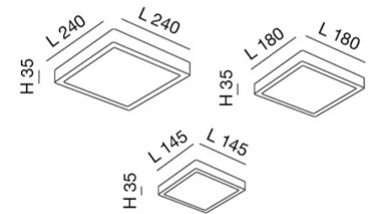

Light Source 1	
Light source	LED Built-in
LED Characteristics	SMD
Light Source Lumen	3060 lm
Item Lumen	2040 lm
Color Temperature	Warm white 3000K
Minimum CRI	>80
Energy Efficiency Class