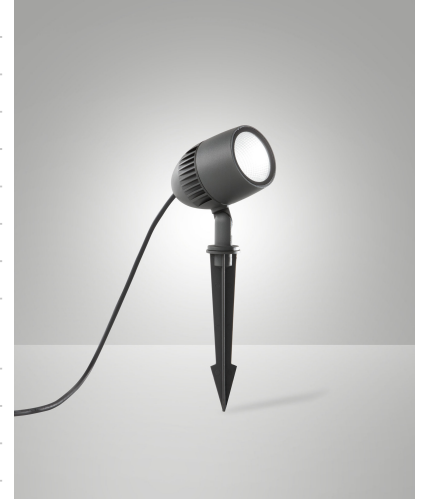

## Boris

Outdoor LED spotlight with spike designed to illuminate gardens and outdoor spaces. Aluminium structure. The placement in gardens or pots on terraces is very simple. Built-in power supply 220-240V AC. Cable length mm 350.

<b>Code</b>	<b>6550-71-294</b>
<b>Type</b>	Pegs and Poles
<b>Eancode</b>	8019282550808
<b>Customs tariff</b>	94052190
<b>Color</b>	Dark grey
<b>Material</b>	Aluminum frame
<b>IP</b>	IP65
<b>IK</b>	08
<b>Insulation Class</b>	
<b>Operating ambient temperature</b>	-20°C +45°C
<b>Years of warranty</b>	2
<b>Item Dimensions</b>	139x354mm Ø90mm - 0.7kg
<b>Packaging Dimensions</b>	155x95x200mm - 0.8kg