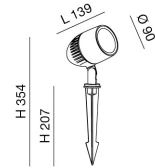

Boris

Outdoor LED spotlight with spike designed to illuminate gardens and outdoor spaces. Aluminium structure. The placement in gardens or pots on terraces is very simple. Built-in power supply 220-240V AC. Cable length mm 350.

Code	6550-71-294
Type	Pegs and Poles
Eancode	8019282550808
Customs tariff	94052190
Color	Dark grey
Material	Aluminum frame
IP	IP65
IK	08
Insulation Class	
Operating ambient temperature	-20°C +45°C
Years of warranty	2
Item Dimensions	139x354mm Ø90mm - 0.7kg
Packaging Dimensions	155x95x200mm - 0.8kg

Light Source 1	
Light source	LED Built-in
LED Characteristics	COB
Light Source Lumen	700 lm
Item Lumen	640 lm
Color Temperature	Warm white 3000K
Minimum CRI	>80
Energy Efficiency Class	

Electrical specifications 1	
Input Voltage	110-127V AC/ 220-240V AC 50/60Hz
Total Absorbed Power	8W
Driver	Included
Control System	On/Off