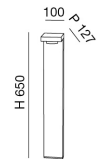

Swen

Made of lightweight and corrosion-resistant aluminum, this bollard is designed to withstand the elements and last over time. The square head is an elegant and practical element for illuminating and decorating outdoor spaces. It fits perfectly into any garden, pathway, or landscaping area.

Code	6536-10-294
Type	Pegs and Poles
Eancode	8019282550839
Customs tariff	94052190
Color	Dark grey
Material	Aluminum frame
IP	IP54
IK	05
Insulation Class	
Operating ambient temperature	-20°C +45°C
Years of warranty	2
Item Dimensions	100x127x650mm - 1.60kg
Packaging Dimensions	155x135x685mm - 2.4kg

Light Source 1	
Light source	Built-in
LED Characteristics	COB
Light Source Lumen	680 lm
Item Lumen	350 lm
Color Temperature	Warm white 3000K
Typical CRI	83
Energy Efficiency Class	

Electrical specifications 1	
Input Voltage	110-127V AC/ 220-240V AC 50/60Hz
Total Absorbed Power	9W
Driver	Included
Control System	On/Off