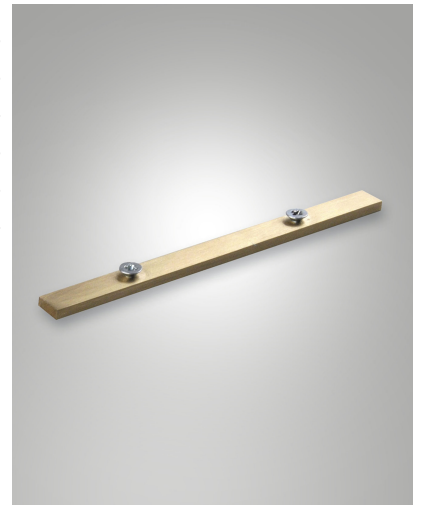

Kate IP40

Code	6404-50-013
Type	Accessories - Technical
Eancode	8019282035923
Customs tariff	94059900
Color	Brass plated
Material	Brass

Ø 21