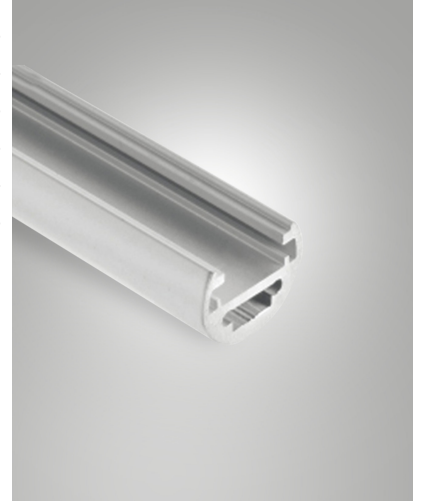

## Profilo d.21

Anodized aluminum profile. Customized product with custom cut each 10 cm.

<b>Code</b>	<b>6401-03-901</b>
<b>Type</b>	Accessories and Components
<b>Eancode</b>	8019282054436
<b>Customs tariff</b>	76169990
<b>Color</b>	Shiny anodized aluminum
<b>Material</b>	Aluminum frame

Ø 21