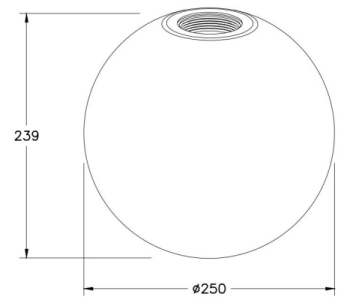

Kit Luci Glass suspension 14W

Code	3805-55-126
Type	Glass diffuser
Designer	S.T. Fabas Luce
Eancode	8019282555667
Customs tariff	94059190
Color	Transparent grey
Material	Borosilicate glass
Item Dimensions	Ø250mm - 0.4kg
Packaging Dimensions	280x280x270mm - 0.9kg